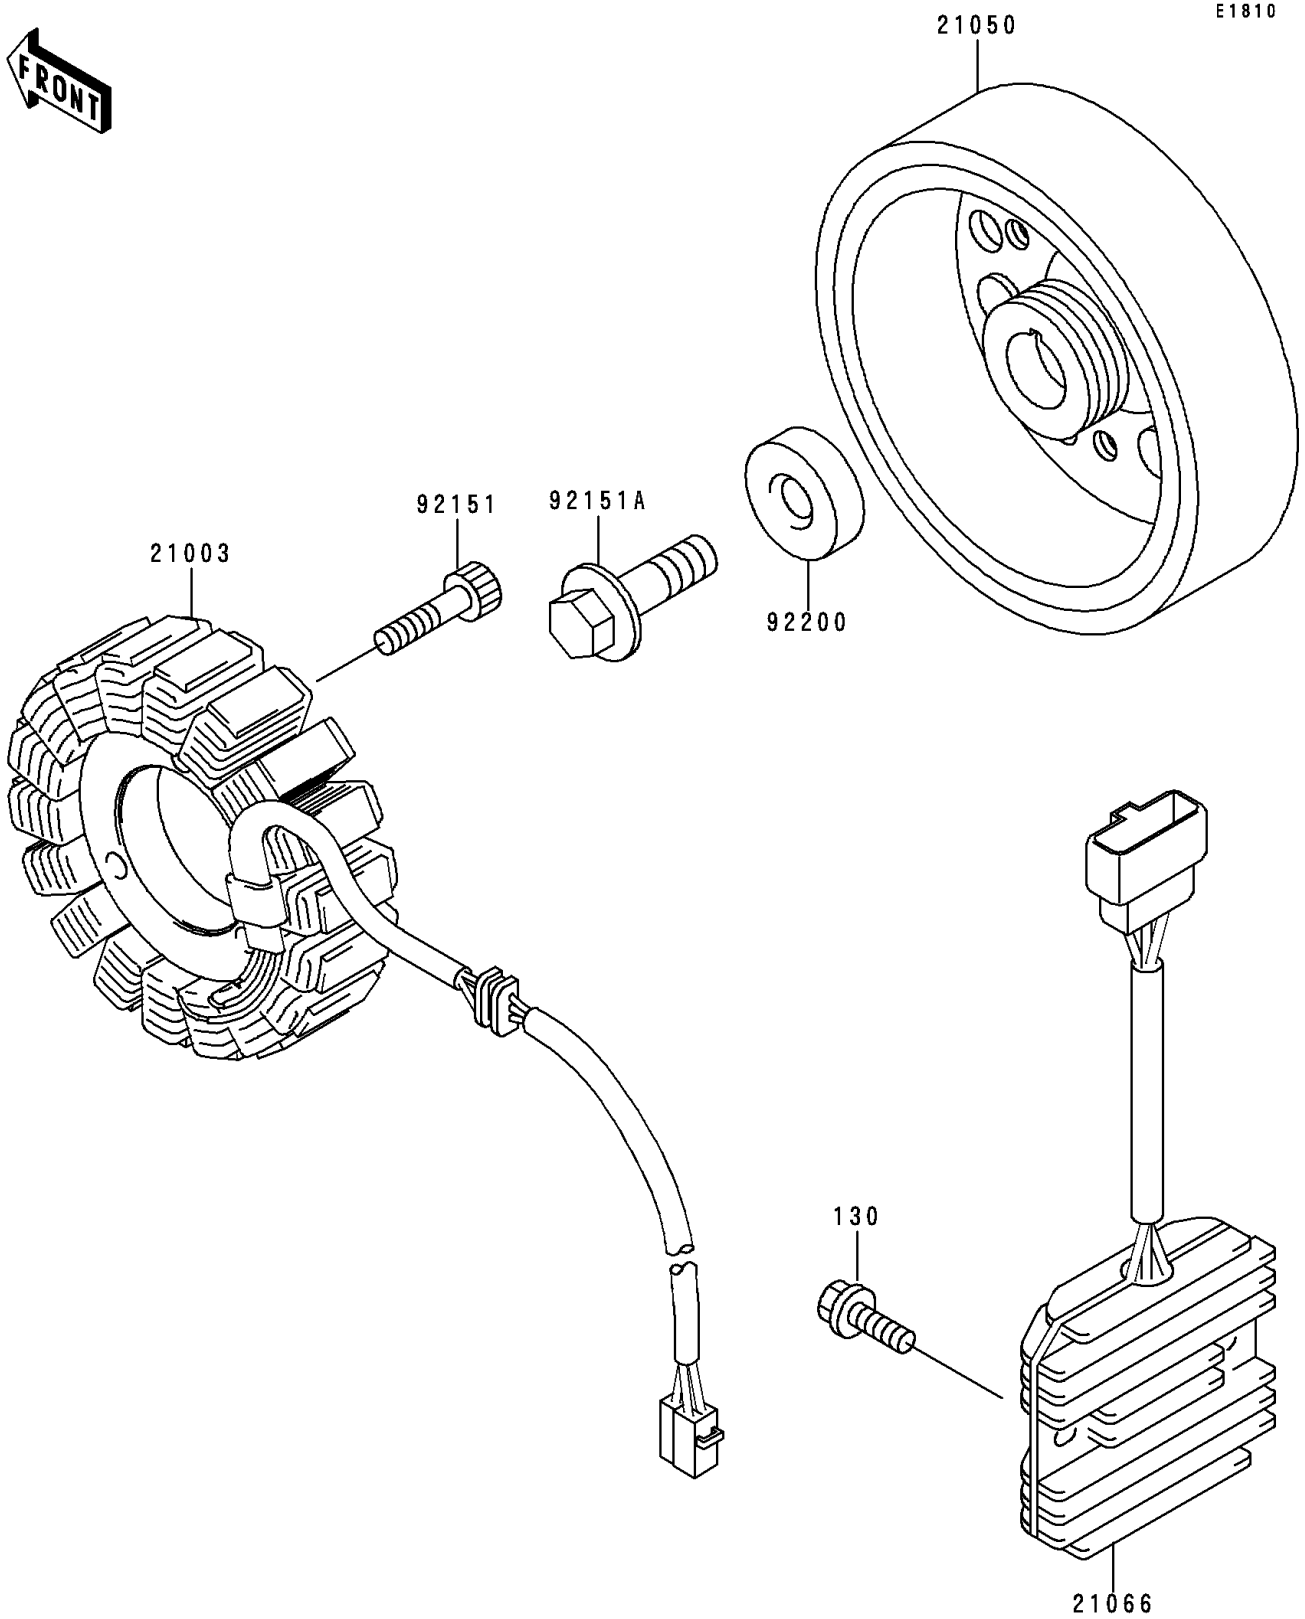

1999 Ninja[®] ZX[™]-6R PARTS DIAGRAM

Generator

1999 Ninja® ZX™-6R PARTS LIST

Generator

ITEM NAME	PART NUMBER	QUANTITY
BOLT-FLANGED (Ref # 130)	130H0620	2
STATOR (Ref # 21003)	21003-1330	1
FLYWHEEL (Ref # 21050)	21050-1177	1
REGULATOR-VOLTAGE (Ref # 21066)	21066-1099	1
BOLT,SOCKET,6X28 (Ref # 92151)	92151-1364	3
BOLT,FLYWHEEL (Ref # 92151A)	92151-1395	1
WASHER (Ref # 92200)	92200-1241	1