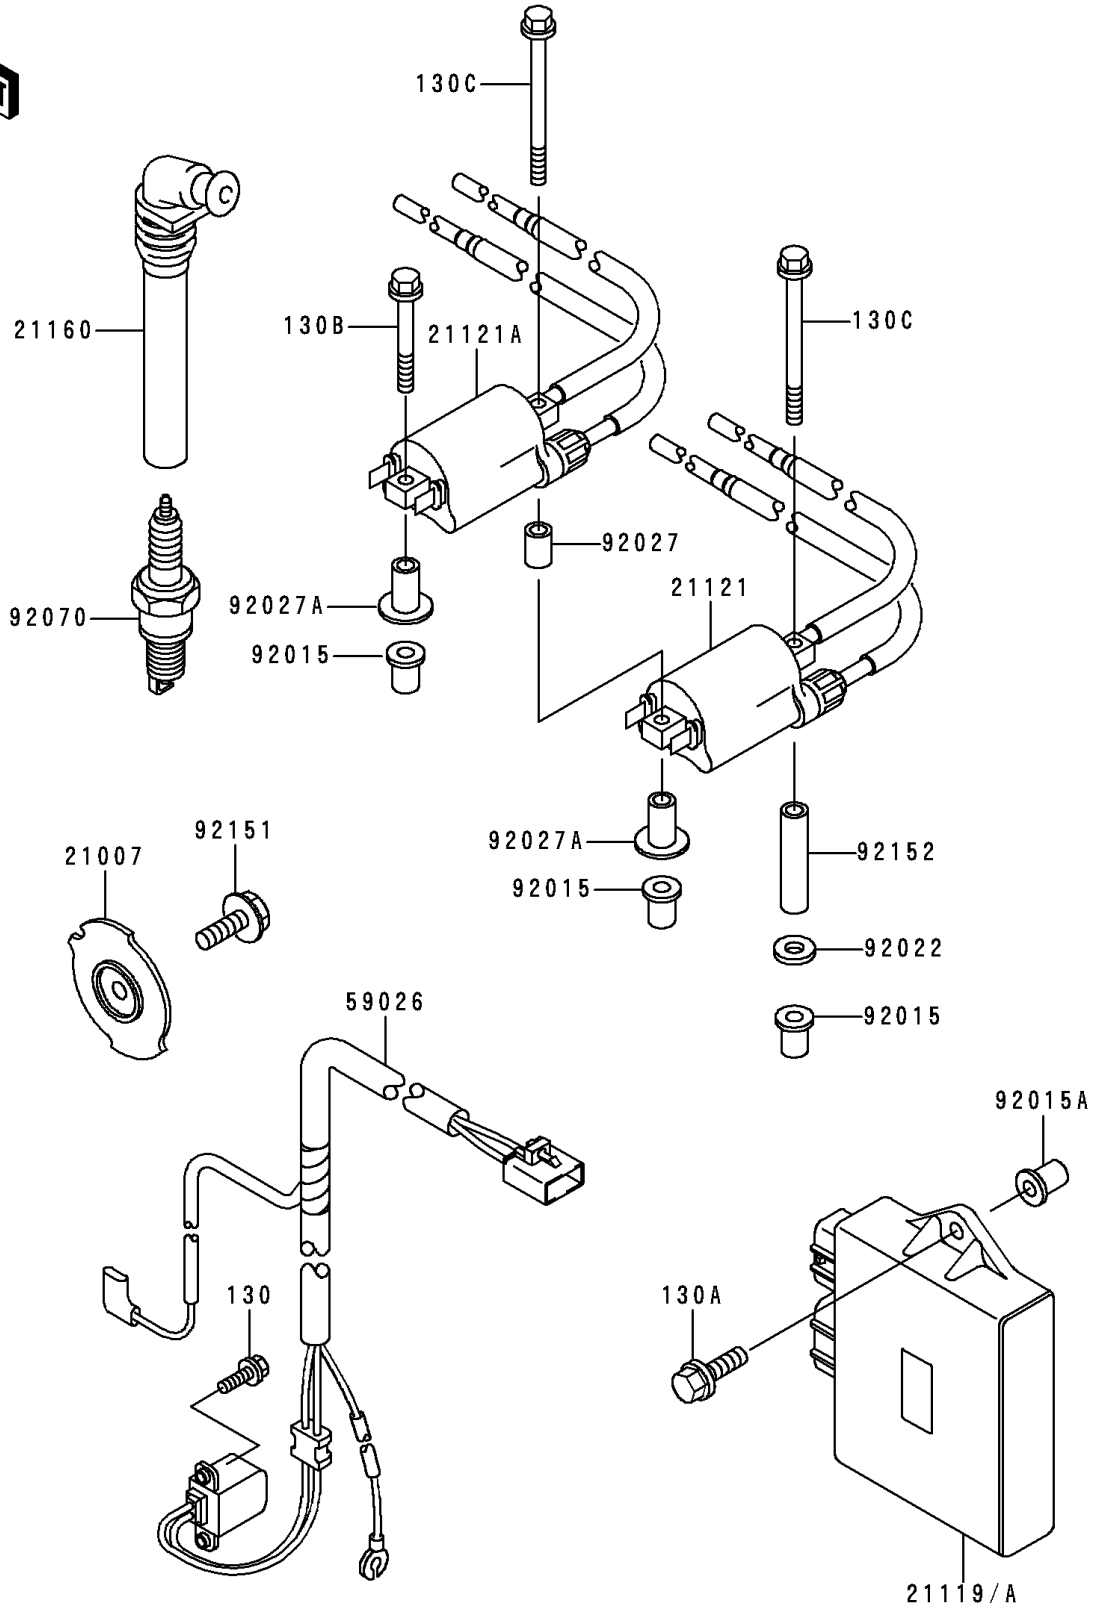

# 1998 Ninja® ZX™-6R PARTS DIAGRAM

Ignition System

E1830

# 1998 Ninja® ZX™-6R PARTS LIST

## Ignition System

ITEM NAME	PART NUMBER	QUANTITY
BOLT-FLANGED (Ref # 130)	130G0512	2
BOLT-FLANGED (Ref # 130A)	130J0620	2
BOLT-FLANGED (Ref # 130B)	130R0650	1
BOLT-FLANGED (Ref # 130C)	130R0675	2
ROTOR (Ref # 21007)	21007-1331	1
COIL-IGNITION,#1&#4 (Ref # 21121)	21121-1277	1
COIL-IGNITION,#2&#3 (Ref # 21121A)	21121-1280	1
CAP-ASSY-PLUG (Ref # 21160)	21160-1088	4
COIL-PULSING (Ref # 59026)	59026-1129	1
NUT (Ref # 92015)	92015-1692	3
NUT (Ref # 92015A)	92015-1700	2
WASHER,6.5X16X2 (Ref # 92022)	92022-1342	1
COLLAR,6.3X10X14 (Ref # 92027)	92027-1453	1
COLLAR,L=21 (Ref # 92027A)	92027-195	2
PLUG-SPARK,CR9E(NGK) (Ref # 92070)	92070-1143	4
BOLT,8X23 (Ref # 92151)	92151-1308	1
COLLAR (Ref # 92152)	92152-1094	1
IGNITER (Ref # 21119)	21119-1513	1
IGNITER (Ref # 21119A)	21119-1514	1