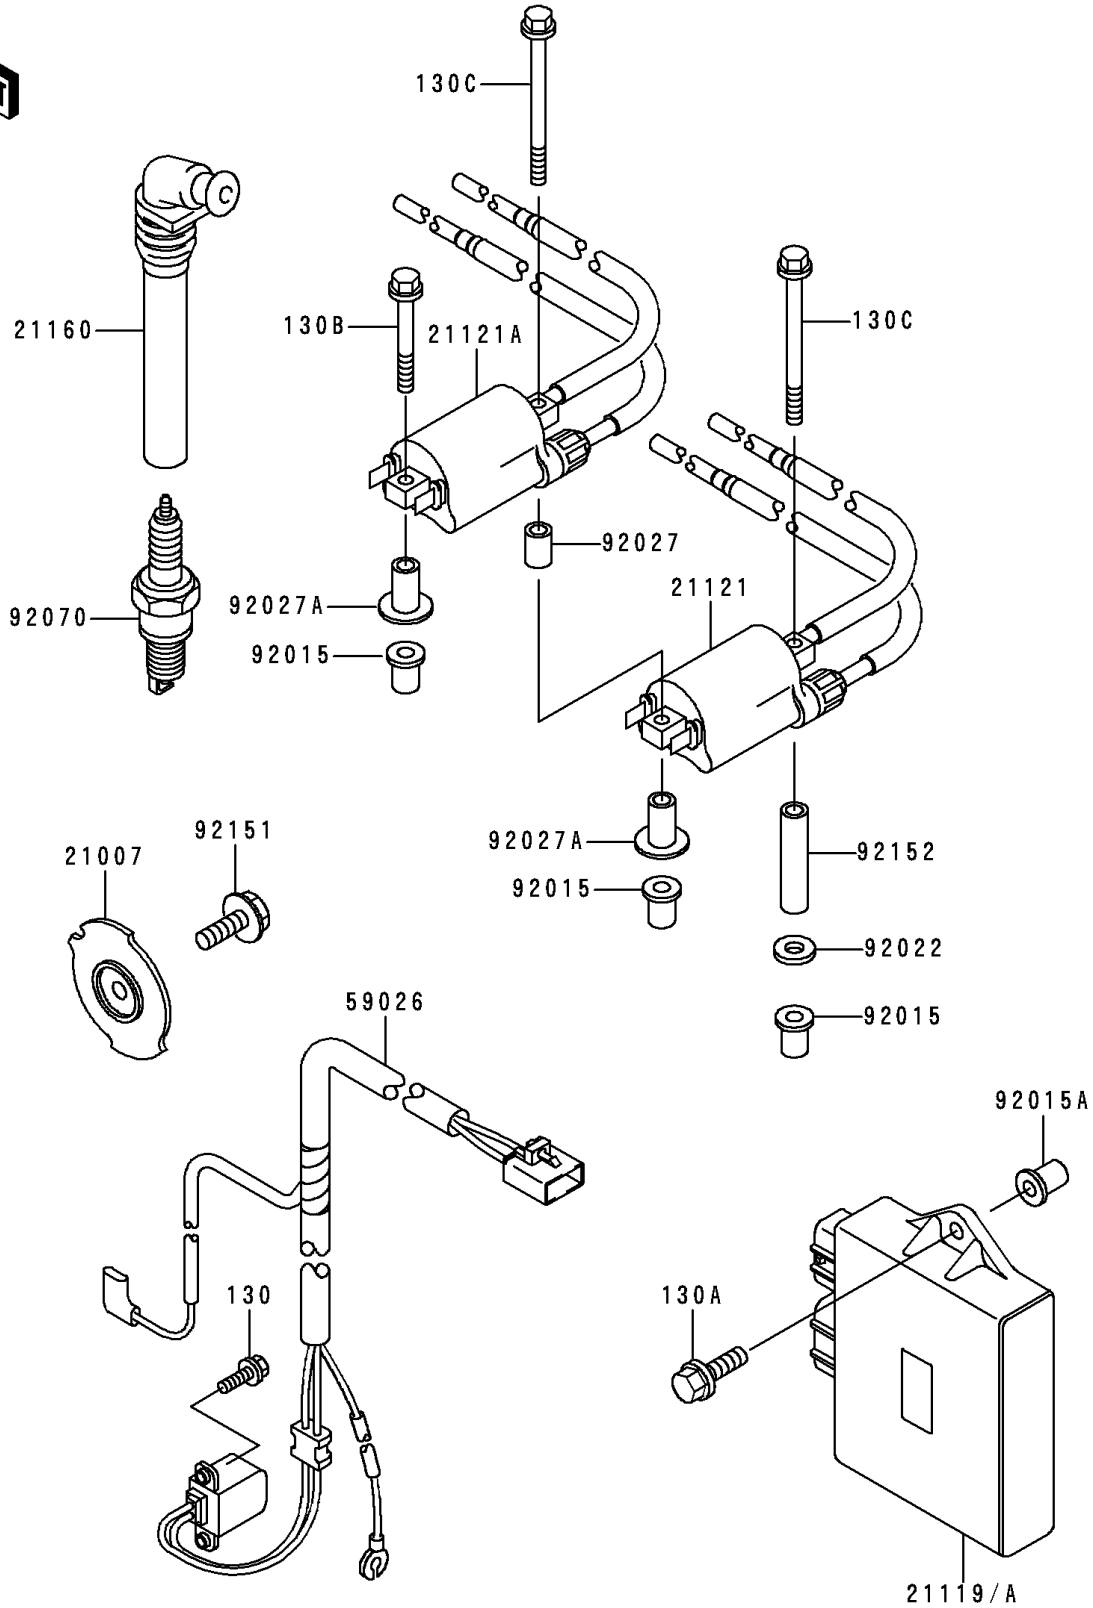

1999 Ninja® ZX™-6R PARTS DIAGRAM

Ignition System

E1830

1999 Ninja® ZX™-6R PARTS LIST

Ignition System

ITEM NAME	PART NUMBER	QUANTITY
BOLT-FLANGED (Ref # 130)	130G0512	2
BOLT-FLANGED (Ref # 130A)	130J0620	2
BOLT-FLANGED (Ref # 130B)	130R0650	1
BOLT-FLANGED (Ref # 130C)	130R0675	2
ROTOR (Ref # 21007)	21007-1331	1
COIL-IGNITION,#1 (Ref # 21121)	21121-1277	1
COIL-IGNITION,#2 (Ref # 21121A)	21121-1280	1
CAP-ASSY-PLUG (Ref # 21160)	21160-1088	4
COIL-PULSING (Ref # 59026)	59026-1129	1
NUT (Ref # 92015)	92015-1692	3
NUT (Ref # 92015A)	92015-1700	2
WASHER,6.5X16X2 (Ref # 92022)	92022-1342	1
COLLAR,6.3X10X14 (Ref # 92027)	92027-1453	1
COLLAR,L=21 (Ref # 92027A)	92027-195	2
PLUG-SPARK,CR9E(NGK) (Ref # 92070)	92070-1143	4
BOLT,8X23 (Ref # 92151)	92151-1308	1
COLLAR (Ref # 92152)	92152-1094	1
IGNITER (Ref # 21119)	21119-1513	1
IGNITER (Ref # 21119A)	21119-1514	1