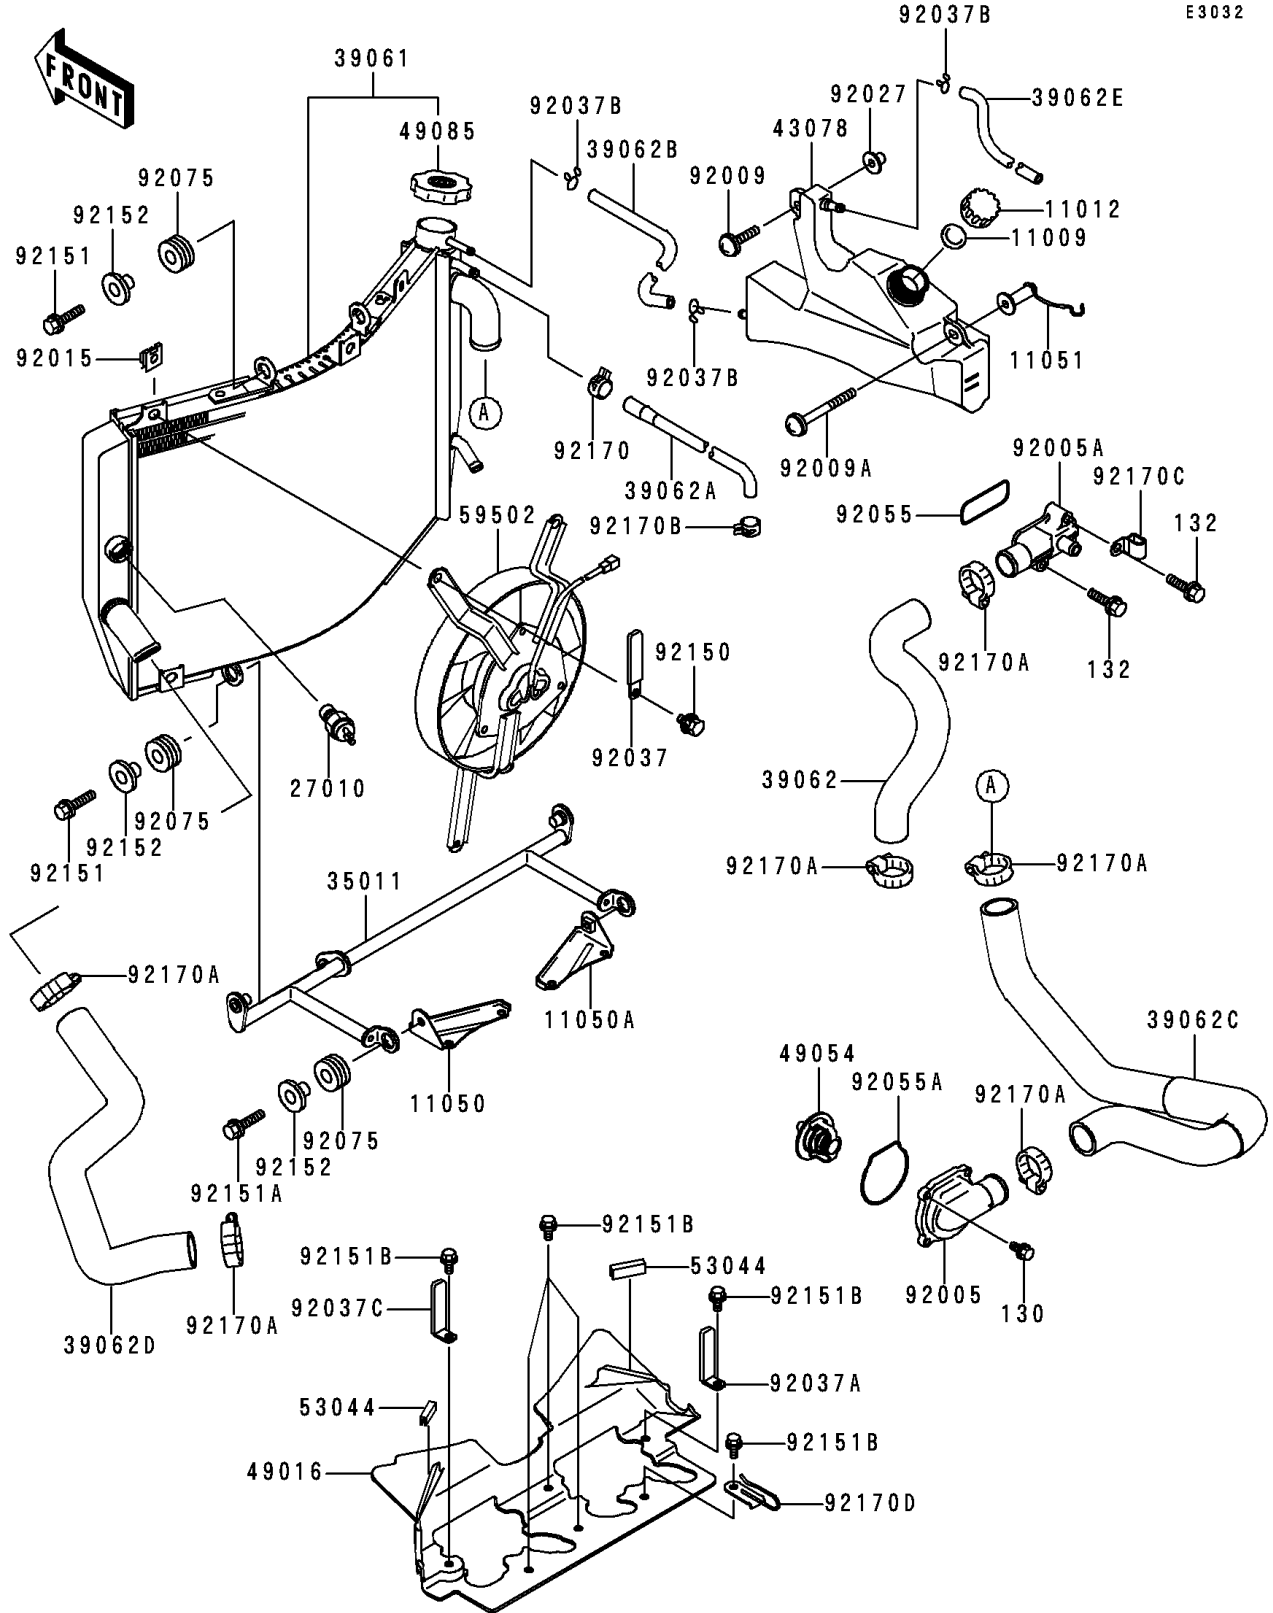

1999 Ninja® ZX™-6R PARTS DIAGRAM

Radiator

E3032

1999 Ninja® ZX™-6R PARTS LIST

Radiator

ITEM NAME	PART NUMBER	QUANTITY
GASKET,RESERVOIR TANK CAP (Ref # 11009)	11009-1145	1
CAP (Ref # 11012)	11012-1084	1
BRACKET (Ref # 11050)	11050-1643	1
BRACKET (Ref # 11050A)	11050-1644	1
BRACKET (Ref # 11051)	11051-1219	1
SWITCH,THERMOSTAT (Ref # 27010)	27010-1304	1
STAY (Ref # 35011)	35011-1903	1
RADIATOR-ASSY (Ref # 39061)	39061-1265	1
HOSE-COOLING,PUMP-CYLINDER (Ref # 39062)	39062-1633	1
HOSE-COOLING (Ref # 39062A)	39062-1742	1
HOSE-COOLING,RADIATOR-RESERVER (Ref # 39062B)	39062-1743	1
HOSE-COOLING,RADIATOR-HEAD (Ref # 39062C)	39062-1750	1
HOSE-COOLING,RADIATOR-PUMP (Ref # 39062D)	39062-1751	1
HOSE-COOLING (Ref # 39062E)	39062-1780	1
RESERVOIR (Ref # 43078)	43078-1162	1
COVER-SEAL (Ref # 49016)	49016-1200	1
THERMOSTAT (Ref # 49054)	49054-1067	1
CAP-ASSY-PRESSURE (Ref # 49085)	49085-1067	1
TRIM (Ref # 53044)	53044-1174	2
FAN-ASSY (Ref # 59502)	59502-1128	1
FITTING,THERMOSTAT (Ref # 92005)	92005-1275	1
FITTING,CYLINDER (Ref # 92005A)	92005-1343	1
SCREW,6X25 (Ref # 92009)	92009-1465	1
SCREW,6X56 (Ref # 92009A)	92009-1829	1
NUT (Ref # 92015)	92015-1487	3
COLLAR,FLANGED,L=12.1,BLACK (Ref # 92027)	92027-1651	1
CLAMP,WIRING HARNESS,L=60 (Ref # 92037)	92037-1069	1
CLAMP,HARNESS (Ref # 92037A)	92037-1316	1
CLAMP,TUBE (Ref # 92037B)	92037-147	3