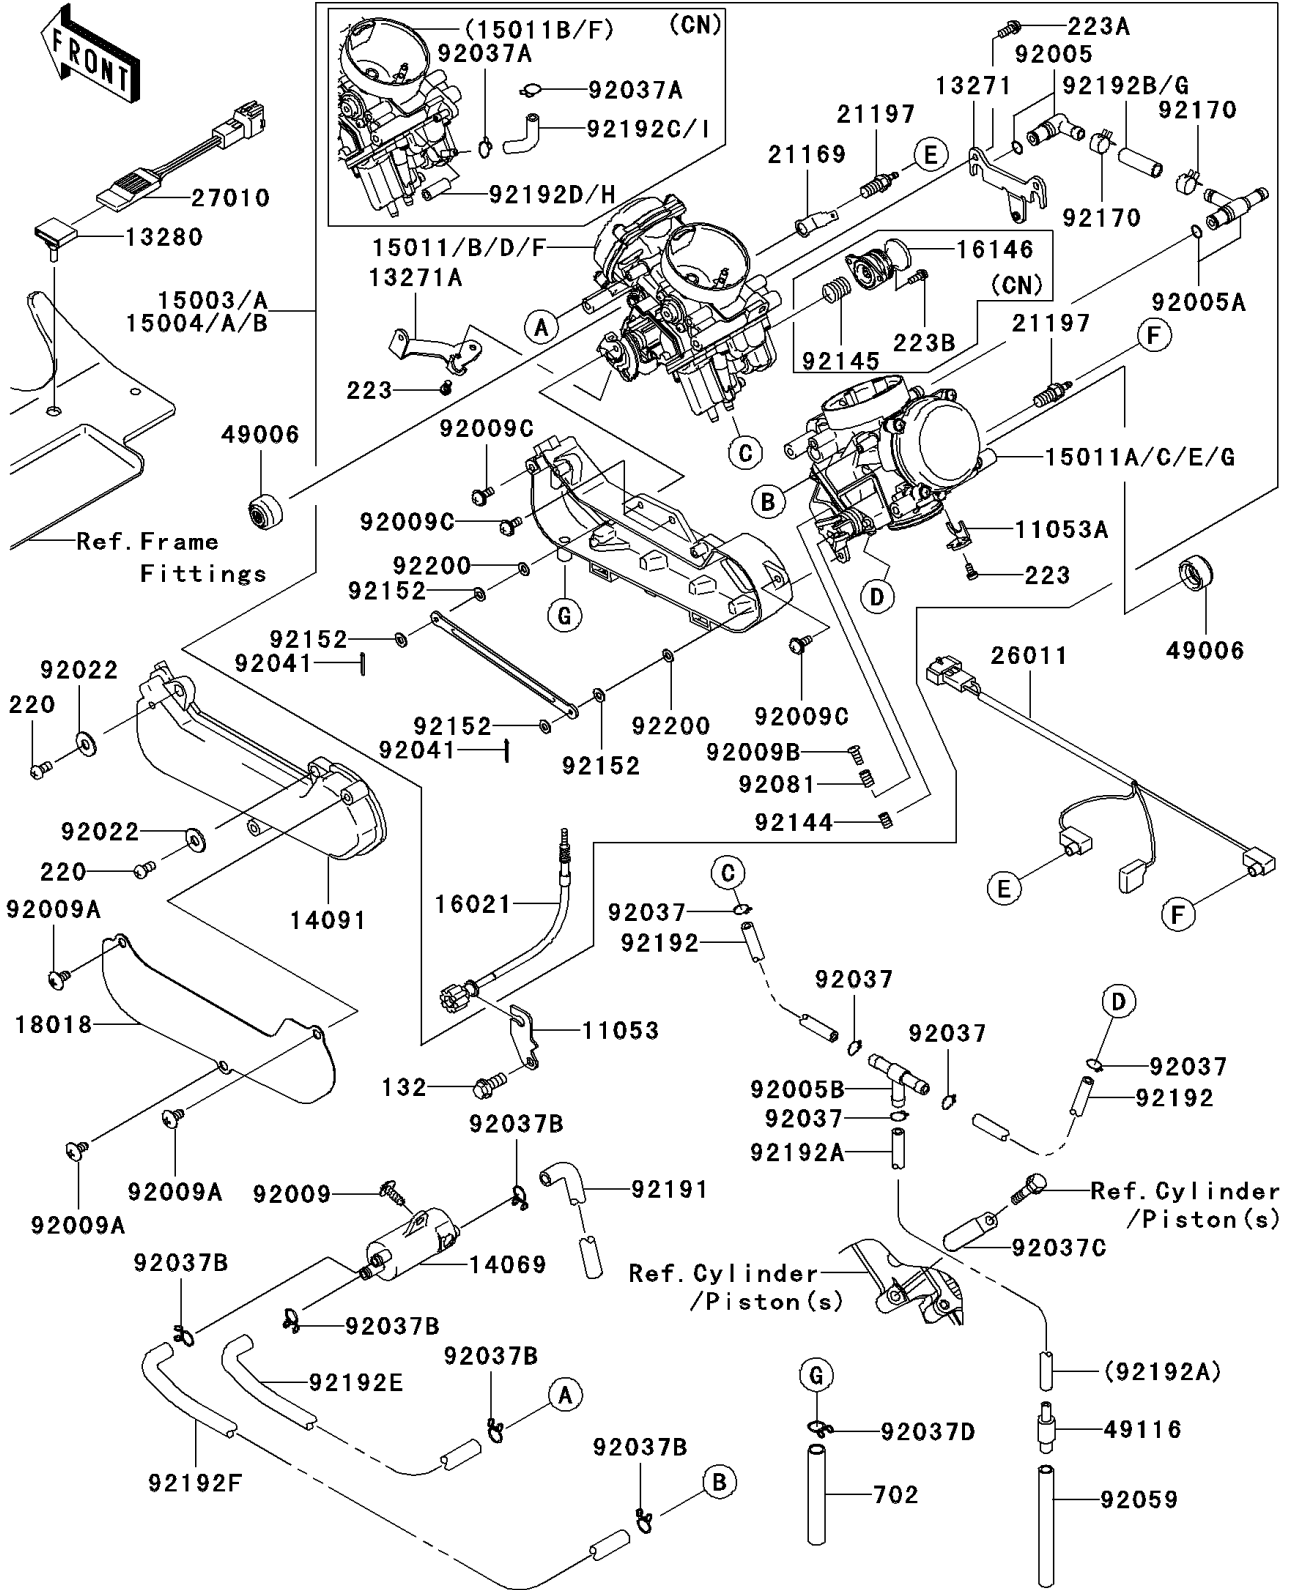

2009 Brute Force® 650 4x4i PARTS DIAGRAM

Carburetor

E1611

2009 Brute Force® 650 4x4i PARTS LIST

Carburetor

| ITEM NAME | PART NUMBER | QUANTITY |
|-------------------------------------|-------------|----------|
| BRACKET (Ref # 11053) | 11053-1299 | 1 |
| BRACKET (Ref # 11053A) | 11053-1606 | 1 |
| PLATE (Ref # 13271) | 13271-0750 | 1 |
| PLATE (Ref # 13271A) | 13271-0751 | 1 |
| HOLDER,CARBURETOR (Ref # 13280) | 13280-1253 | 1 |
| BREATHER (Ref # 14069) | 14069-0002 | 1 |
| COVER (Ref # 14091) | 14091-0360 | 1 |
| SCREW-THROTTLE STOP (Ref # 16021) | 16021-0011 | 1 |
| PLATE-HEAT GUARD (Ref # 18018) | 18018-0004 | 1 |
| TERMINAL (Ref # 21169) | 21169-0001 | 1 |
| HEATER (Ref # 21197) | 21197-1006 | 2 |
| WIRE-LEAD,ATV (Ref # 26011) | 26011-0235 | 1 |
| SWITCH (Ref # 27010) | 27010-0013 | 1 |
| BOOT,STARTER CABLE (Ref # 49006) | 49006-1353 | 2 |
| BOLT-FLANGED-SMALL,6X14 (Ref # 132) | 132BD0614 | 1 |
| SCREW-PAN-CROS,4X8 (Ref # 220) | 220AA0408 | 2 |
| VALVE-ASSY (Ref # 49116) | 49116-1126 | 1 |
| FITTING (Ref # 92005) | 92005-0029 | 1 |
| FITTING (Ref # 92005A) | 92005-0030 | 1 |
| FITTING,TUBE,T-TYPE (Ref # 92005B) | 92005-1017 | 1 |
| SCREW,TAPPING (Ref # 92009) | 92009-1113 | 1 |
| SCREW,6X12 (Ref # 92009A) | 92009-1480 | 3 |
| SCREW,SYNCHRONIZE (Ref # 92009B) | 92009-1858 | 1 |
| SCREW (Ref # 92009C) | 92009-1878 | 4 |
| WASHER,5.2X13X1 (Ref # 92022) | 92022-1380 | 2 |
| CLAMP,TUBE (Ref # 92037) | 92037-010 | 5 |
| CLAMP,TUBE (Ref # 92037B) | 92037-147 | 5 |
| CLAMP,L=45 (Ref # 92037C) | 92037-1539 | 1 |
| CLAMP,TUBE (Ref # 92037D) | 92037-1972 | 1 |