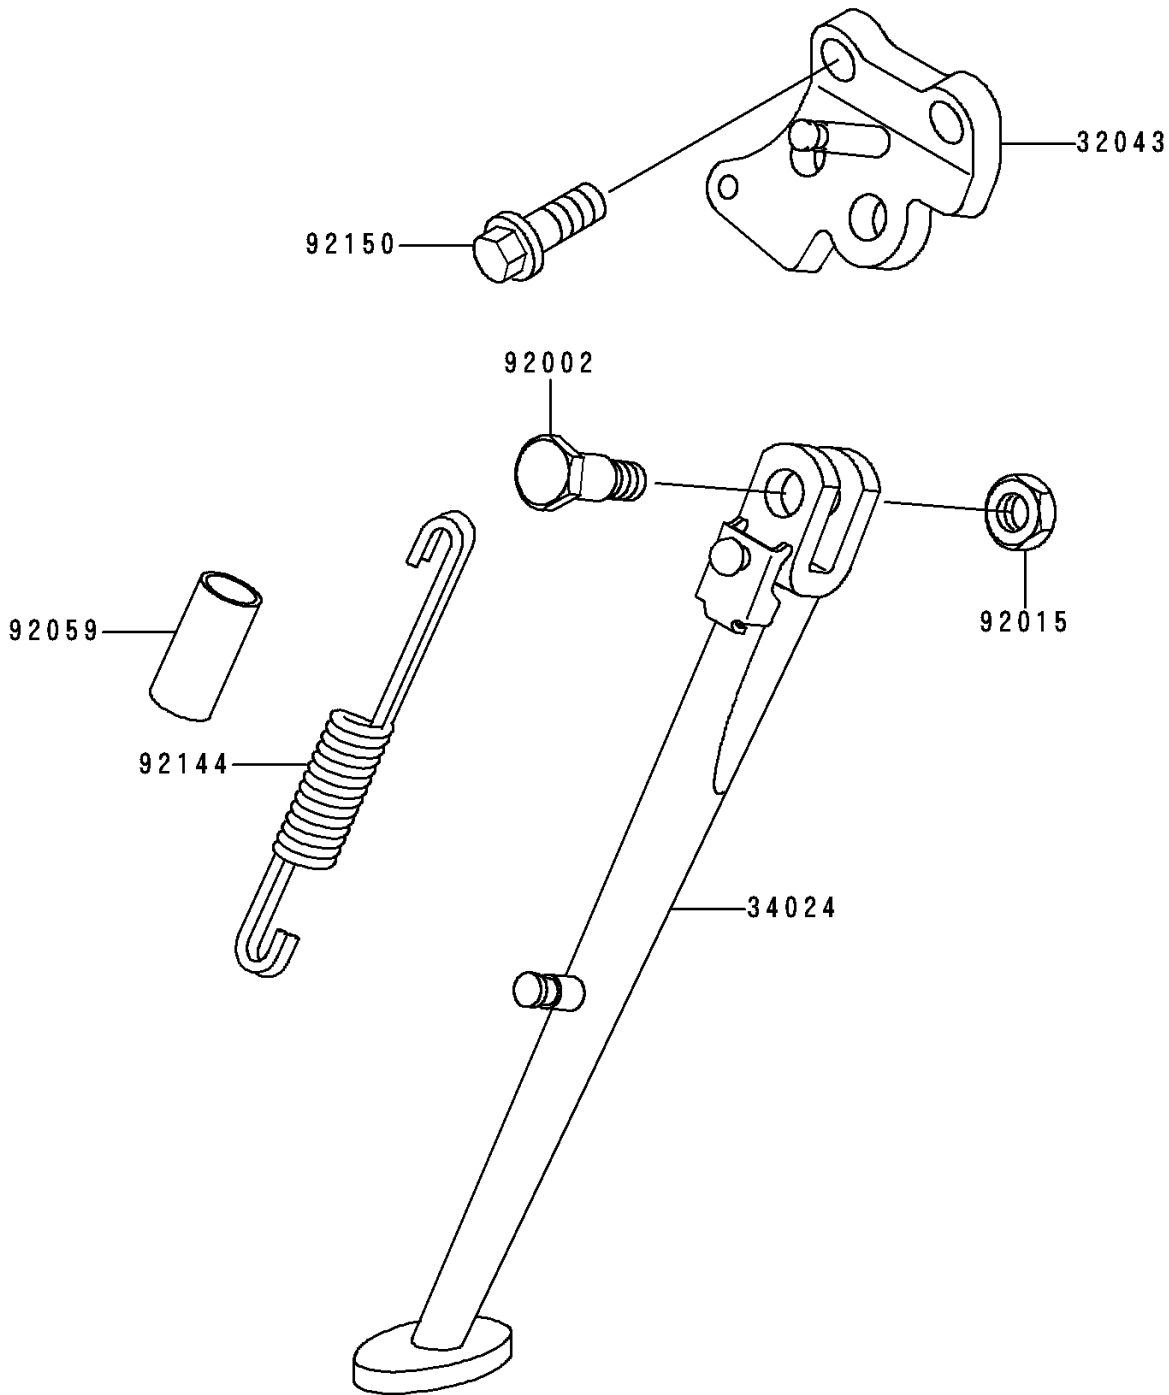

1999 Ninja® ZX™-6R PARTS DIAGRAM

Stand(s)

F 2190

1999 Ninja® ZX™-6R PARTS LIST

Stand(s)

ITEM NAME	PART NUMBER	QUANTITY
BRACKET-STAND,SIDE,BLACK (Ref # 32043)	32043-1435-10	1
STAND-SIDE (Ref # 34024)	34024-1345	1
BOLT,SIDE STAND (Ref # 92002)	92002-1813	1
NUT,LOCK,10MM,BLACK (Ref # 92015)	92015-1188	1
TUBE,14X17X50 (Ref # 92059)	92059-1961	1
SPRING,SIDE STAND (Ref # 92144)	92144-1818	1
BOLT,FLANGED,10X25 (Ref # 92150)	92150-1065	2