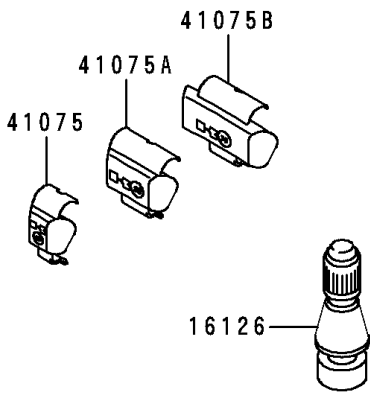

1998 Ninja® ZX™-6R PARTS DIAGRAM

Tires

F2210

1998 Ninja® ZX™-6R PARTS LIST

Tires

ITEM NAME	PART NUMBER	QUANTITY
VALVE,TIRE (Ref # 16126)	16126-1140	2
TIRE,FR,120/60ZR17(55W),D204FJ (Ref # 41009)	41009-1203	1
TIRE,RR,170/60ZR17(72W),D204J (Ref # 41009A)	41009-1204	1
TIRE,FR,120/60ZR17(55W),BT56FG (Ref # 41009B)	41009-1233	1
TIRE,RR,170/60ZR17(72W),BT56R (Ref # 41009C)	41009-1234	1
BALANCER-WHEEL,10G,SILVER (Ref # 41075)	41075-1014	AR
BALANCER-WHEEL,20G,SILVER (Ref # 41075A)	41075-1015	AR
BALANCER-WHEEL,30G,SILVER (Ref # 41075B)	41075-1016	AR