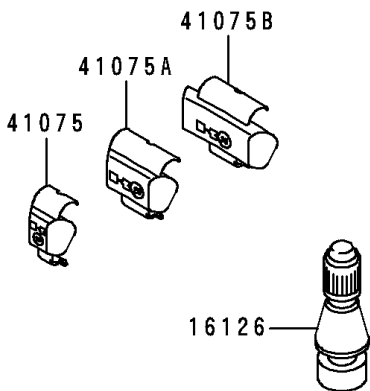

1998 Ninja® ZX™-6R PARTS DIAGRAM

Tires

F2210

1998 Ninja® ZX™-6R PARTS LIST

Tires

ITEM NAME	PART NUMBER	QUANTITY
VALVE,TIRE (Ref # 16126)	16126-1140	2
TIRE,FR,120/60ZR17(55W),D204FJ (Ref # 41009)	41009-1203	1
TIRE,RR,170/60ZR17(72W),D204J (Ref # 41009A)	41009-1204	1
TIRE,FR,120/60ZR17(55W),BT56FG (Ref # 41009B)	41009-1233	1
TIRE,RR,170/60ZR17(72W),BT56R (Ref # 41009C)	41009-1234	1
BALANCER-WHEEL,10G,SILVER (Ref # 41075)	41075-1014	AR
BALANCER-WHEEL,20G,SILVER (Ref # 41075A)	41075-1015	AR
BALANCER-WHEEL,30G,SILVER (Ref # 41075B)	41075-1016	AR