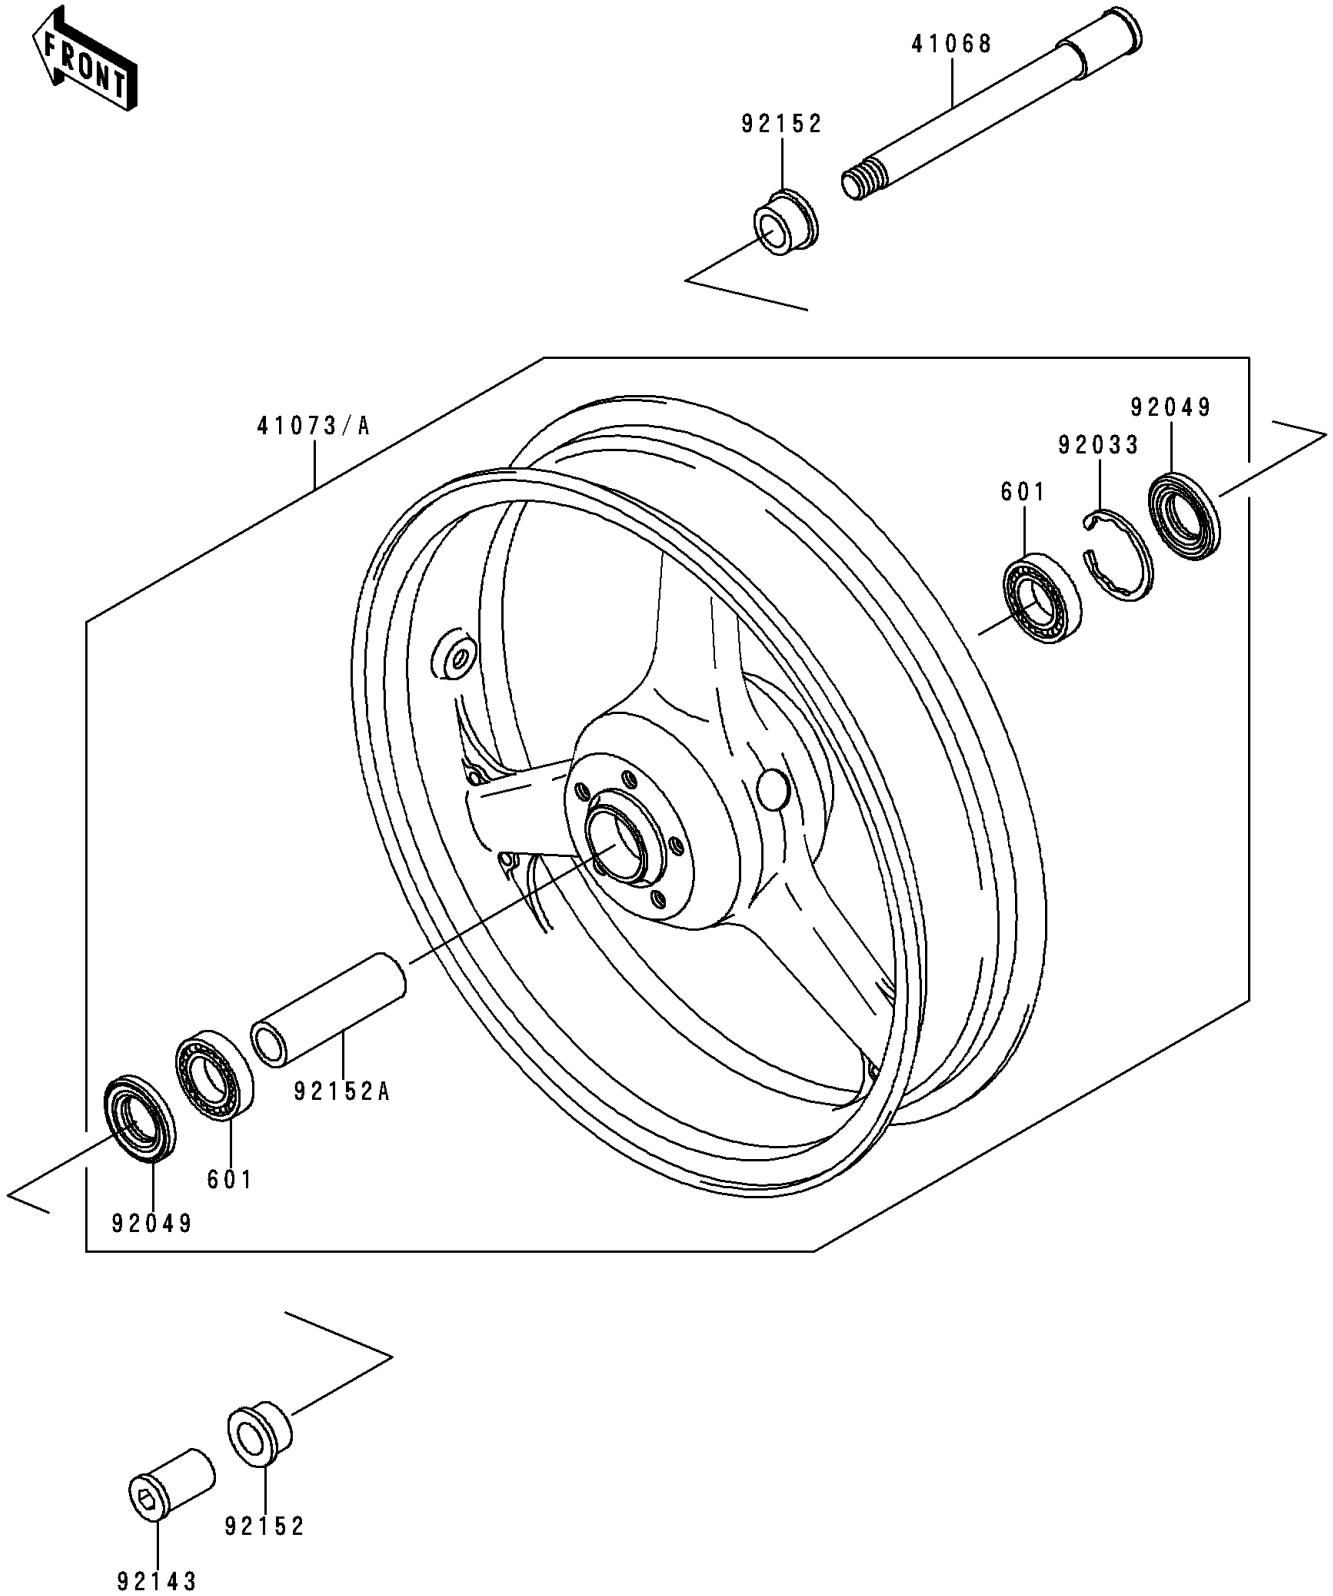

# 1998 Ninja<sup>®</sup> ZX<sup>™</sup>-6R PARTS DIAGRAM

Front Wheel

F2230

# 1998 Ninja® ZX™-6R PARTS LIST

## Front Wheel

ITEM NAME	PART NUMBER	QUANTITY
BEARING-BALL,#6005UU (Ref # 601)	601B6005UU	2
AXLE,FR (Ref # 41068)	41068-1404	1
WHEEL-ASSY,FR,L.GREEN (Ref # 41073)	41073-1633-CJ	1
WHEEL-ASSY,FR,C.GRAY (Ref # 41073A)	41073-1633-DH	1
RING-SNAP,47MM (Ref # 92033)	92033-1042	1
SEAL-OIL,BJN 32 47 5 (Ref # 92049)	92049-1377	2
COLLAR,FR AXLE,LH,L=44.5 (Ref # 92143)	92143-1478	1
COLLAR,FR AXLE,L=19 (Ref # 92152)	92152-1078	2
COLLAR,FR HUB,L=98 (Ref # 92152A)	92152-1079	1