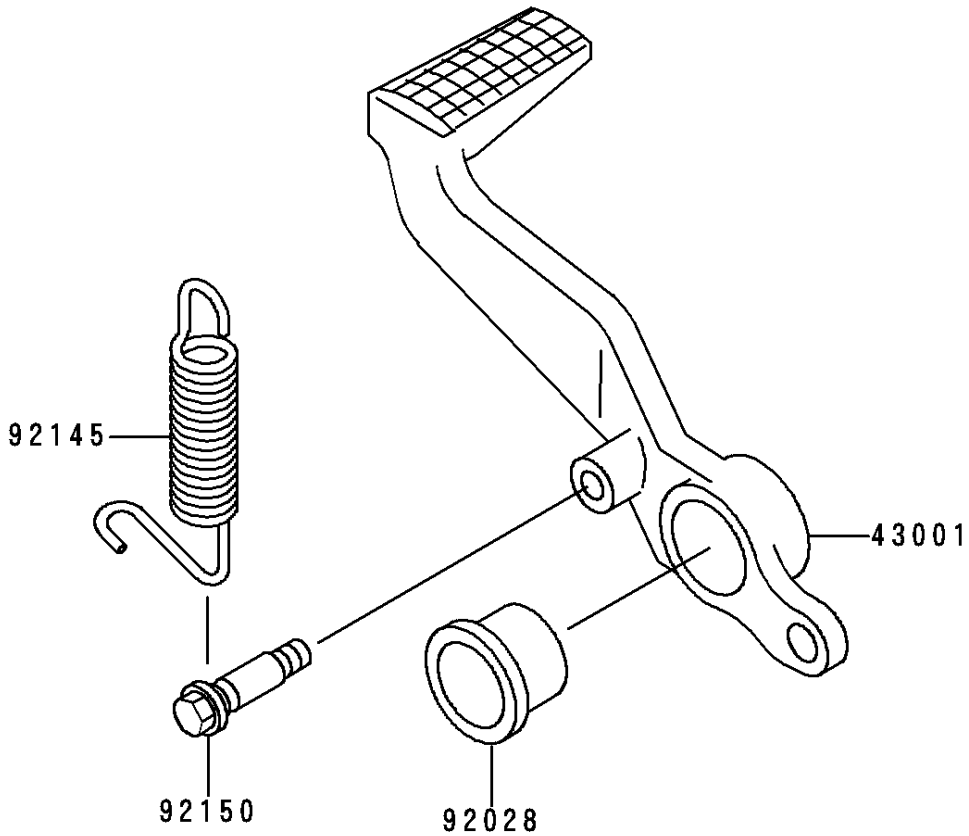

1998 Ninja® ZX™-6R PARTS DIAGRAM

Brake Pedal/Torque Link

F2260

1998 Ninja® ZX™-6R PARTS LIST

Brake Pedal/Torque Link

ITEM NAME	PART NUMBER	QUANTITY
LEVER-BRAKE,PEDAL (Ref # 43001)	43001-1393	1
BUSHING (Ref # 92028)	92028-1576	1
SPRING,BRAKE PEDAL RETURN (Ref # 92145)	92145-1090	1
BOLT (Ref # 92150)	92150-1439	1