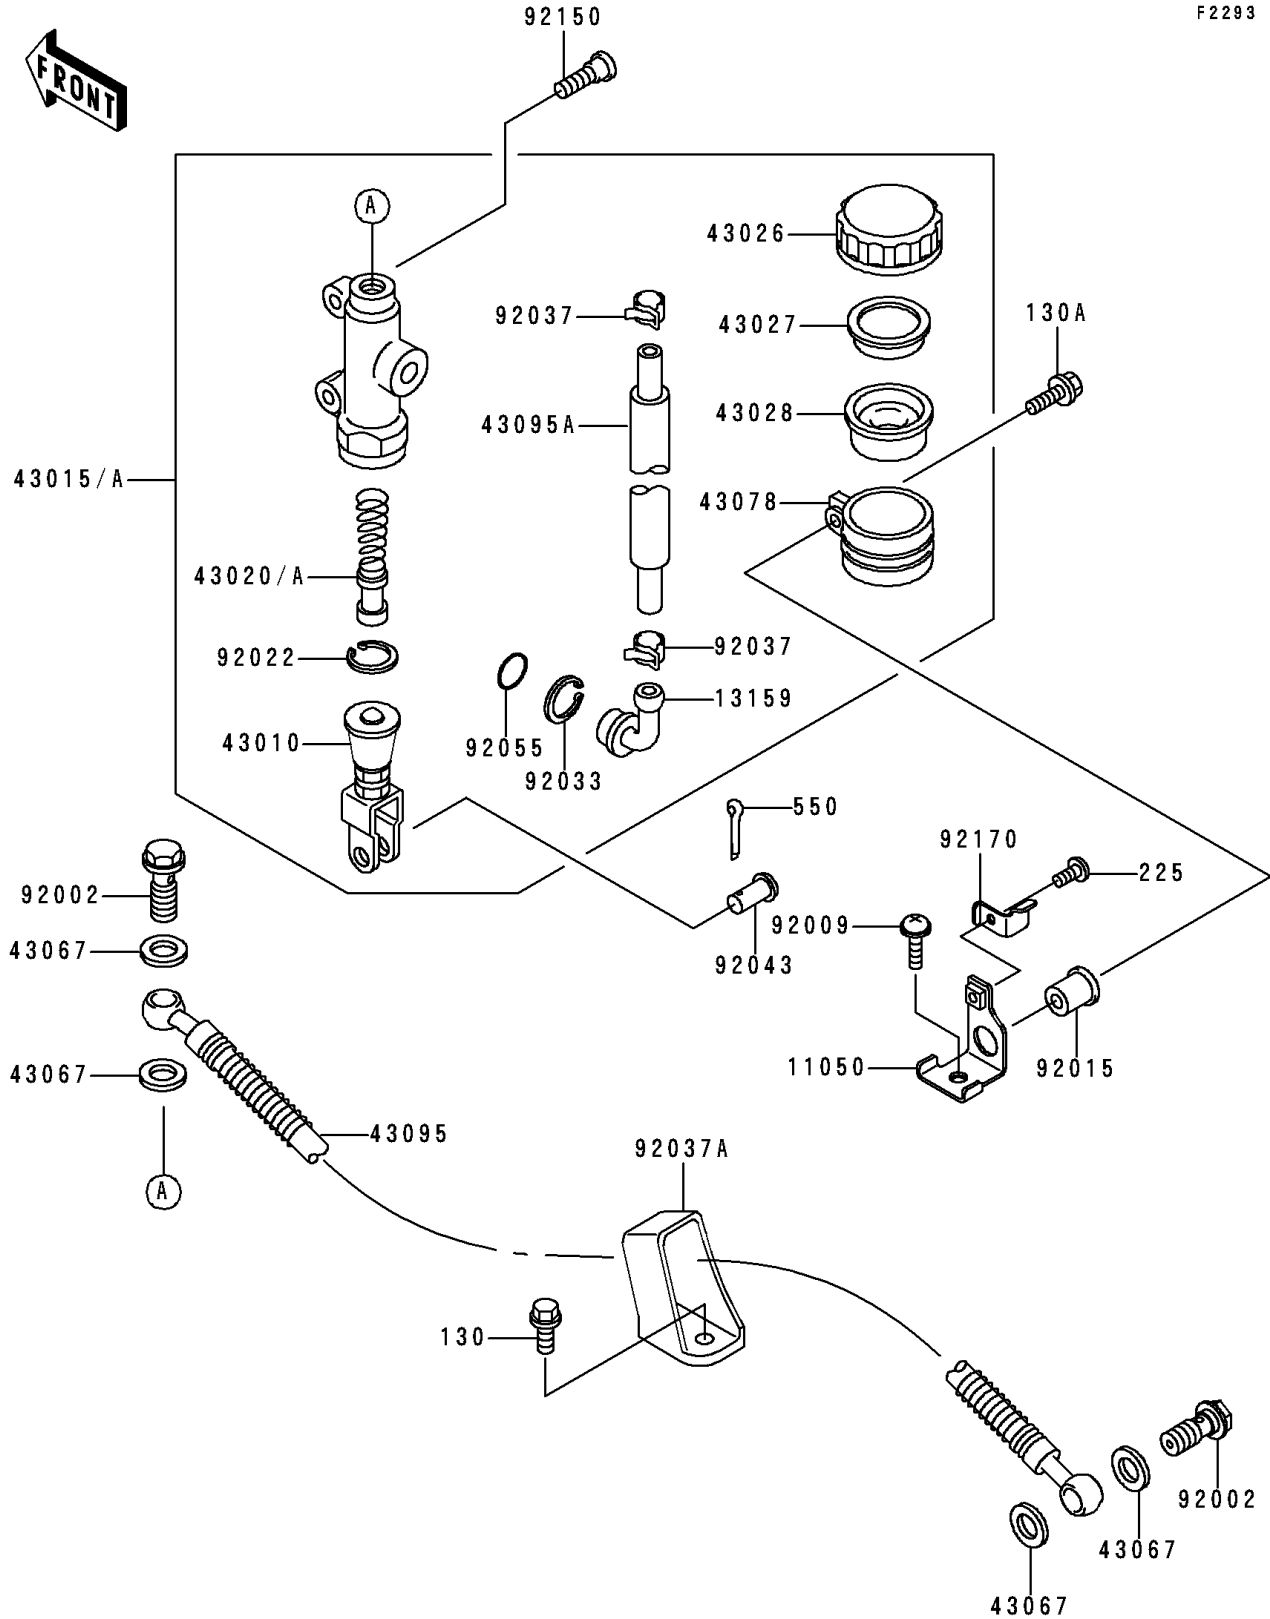

# 1998 Ninja® ZX™-6R PARTS DIAGRAM

Rear Master Cylinder

F2293

# 1998 Ninja® ZX™-6R PARTS LIST

## Rear Master Cylinder

ITEM NAME	PART NUMBER	QUANTITY
BOLT-FLANGED (Ref # 130)	130J0610	1
BOLT-FLANGED (Ref # 130A)	130J0620	1
SCREW-PAN-WSP-CROS (Ref # 225)	225C0412	1
PIN-COTTER,2.0X15 (Ref # 550)	550D2015	1
BRACKET,RESERVE TANK (Ref # 11050)	11050-1768	1
CONNECTOR,RR MASTER CYLINDER (Ref # 13159)	13159-1052	1
ROD-ASSY-BRAKE (Ref # 43010)	43010-1081	1
CYLINDER-ASSY-MASTER,RR (Ref # 43015)	43015-1630	1
PISTON-COMP-BRAKE (Ref # 43020)	43020-1094	1
CAP-BRAKE (Ref # 43026)	43026-1051	1
PLATE-DIAPHRAGM (Ref # 43027)	43027-1051	1
DIAPHRAGM,MASTER CYLINDER (Ref # 43028)	43028-1057	1
WASHER,10.5X15X1.5 (Ref # 43067)	43067-001	4
RESERVOIR,RR MASTER CYLINDER (Ref # 43078)	43078-1082	1
HOSE-BRAKE,RR (Ref # 43095)	43095-1104	1
HOSE-BRAKE,RR MASTER CYLINDER (Ref # 43095A)	43095-1121	1
BOLT,OIL,L=23 (Ref # 92002)	92002-1888	2
SCREW,6X14 (Ref # 92009)	92009-1288	1
NUT (Ref # 92015)	92015-1700	1
WASHER,CIRCRIP (Ref # 92022)	92022-1601	1
RING-SNAP,20.5MM (Ref # 92033)	92033-1186	1
CLAMP,BRAKE HOSE (Ref # 92037)	92037-1547	2
CLAMP,HOSE (Ref # 92037A)	92037-1896	1
PIN,8MM (Ref # 92043)	92043-1303	1
RING-O,MASTER CYLINDER (Ref # 92055)	92055-1251	1
BOLT,SOCKET,8X30 (Ref # 92150)	92150-1843	2
CLAMP,RESERVE TANK CAP (Ref # 92170)	92170-1879	1