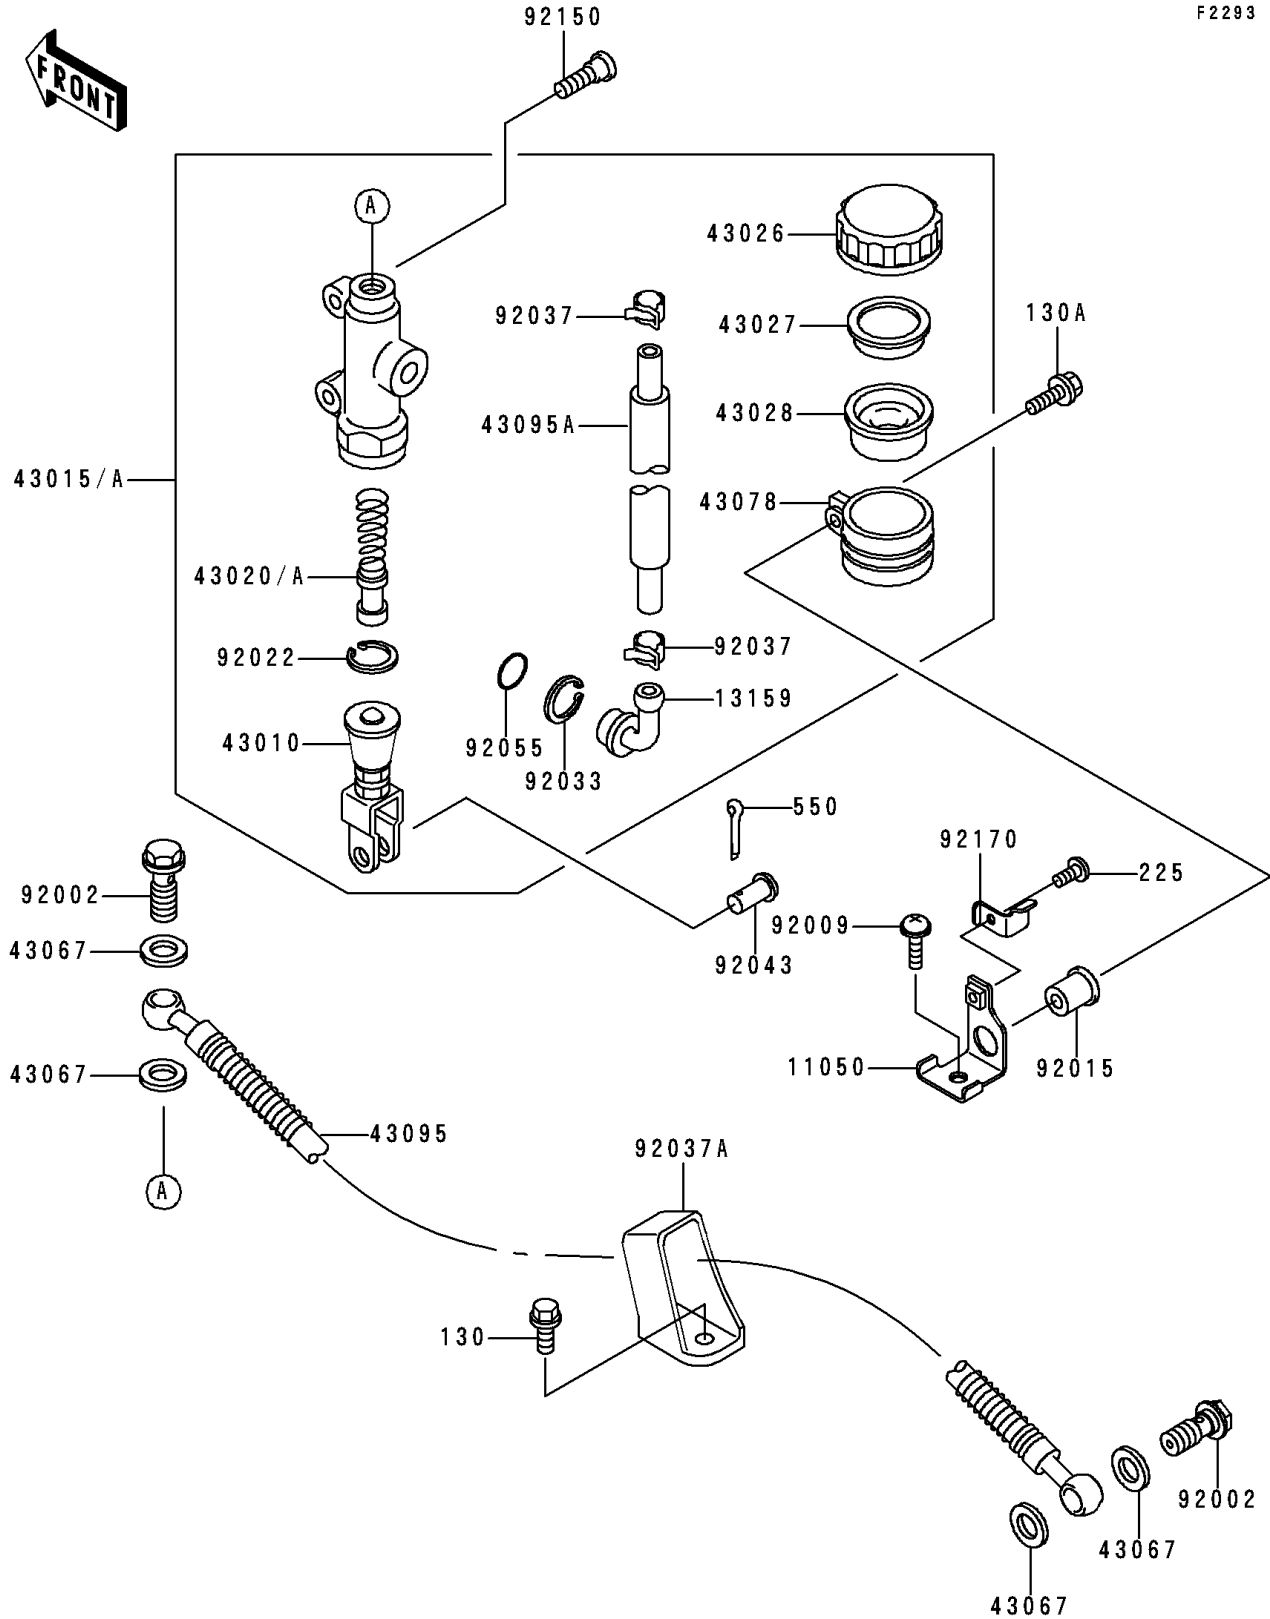

1999 Ninja® ZX™-6R PARTS DIAGRAM

Rear Master Cylinder

F2293

1999 Ninja® ZX™-6R PARTS LIST

Rear Master Cylinder

ITEM NAME	PART NUMBER	QUANTITY
BOLT-FLANGED (Ref # 130)	130J0610	1
BOLT-FLANGED (Ref # 130A)	130J0620	1
SCREW-PAN-WSP-CROS (Ref # 225)	225C0412	1
PIN-COTTER,2.0X15 (Ref # 550)	550D2015	1
BRACKET,RESERVE TANK (Ref # 11050)	11050-1768	1
CONNECTOR,RR MASTER CYLINDER (Ref # 13159)	13159-1052	1
ROD-ASSY-BRAKE (Ref # 43010)	43010-1081	1
CYLINDER-ASSY-MASTER,RR (Ref # 43015A)	43015-1642	1
PISTON-COMP-BRAKE (Ref # 43020A)	43020-1120	1
CAP-BRAKE (Ref # 43026)	43026-1051	1
PLATE-DIAPHRAGM (Ref # 43027)	43027-1051	1
DIAPHRAGM,MASTER CYLINDER (Ref # 43028)	43028-1057	1
WASHER,10.5X15X1.5 (Ref # 43067)	43067-001	4
RESERVOIR,RR MASTER CYLINDER (Ref # 43078)	43078-1082	1
HOSE-BRAKE,RR (Ref # 43095)	43095-1104	1
HOSE-BRAKE,RR MASTER CYLINDER (Ref # 43095A)	43095-1121	1
BOLT,OIL,L=23 (Ref # 92002)	92002-1888	2
SCREW,6X14 (Ref # 92009)	92009-1288	1
NUT (Ref # 92015)	92015-1700	1
WASHER,CIRCRIP (Ref # 92022)	92022-1601	1
RING-SNAP,20.5MM (Ref # 92033)	92033-1186	1
CLAMP,BRAKE HOSE (Ref # 92037)	92037-1547	2
CLAMP,HOSE (Ref # 92037A)	92037-1896	1
PIN,8MM (Ref # 92043)	92043-1303	1
RING-O,MASTER CYLINDER (Ref # 92055)	92055-1251	1
BOLT,SOCKET,8X30 (Ref # 92150)	92150-1843	2
CLAMP,RESERVE TANK CAP (Ref # 92170)	92170-1879	1