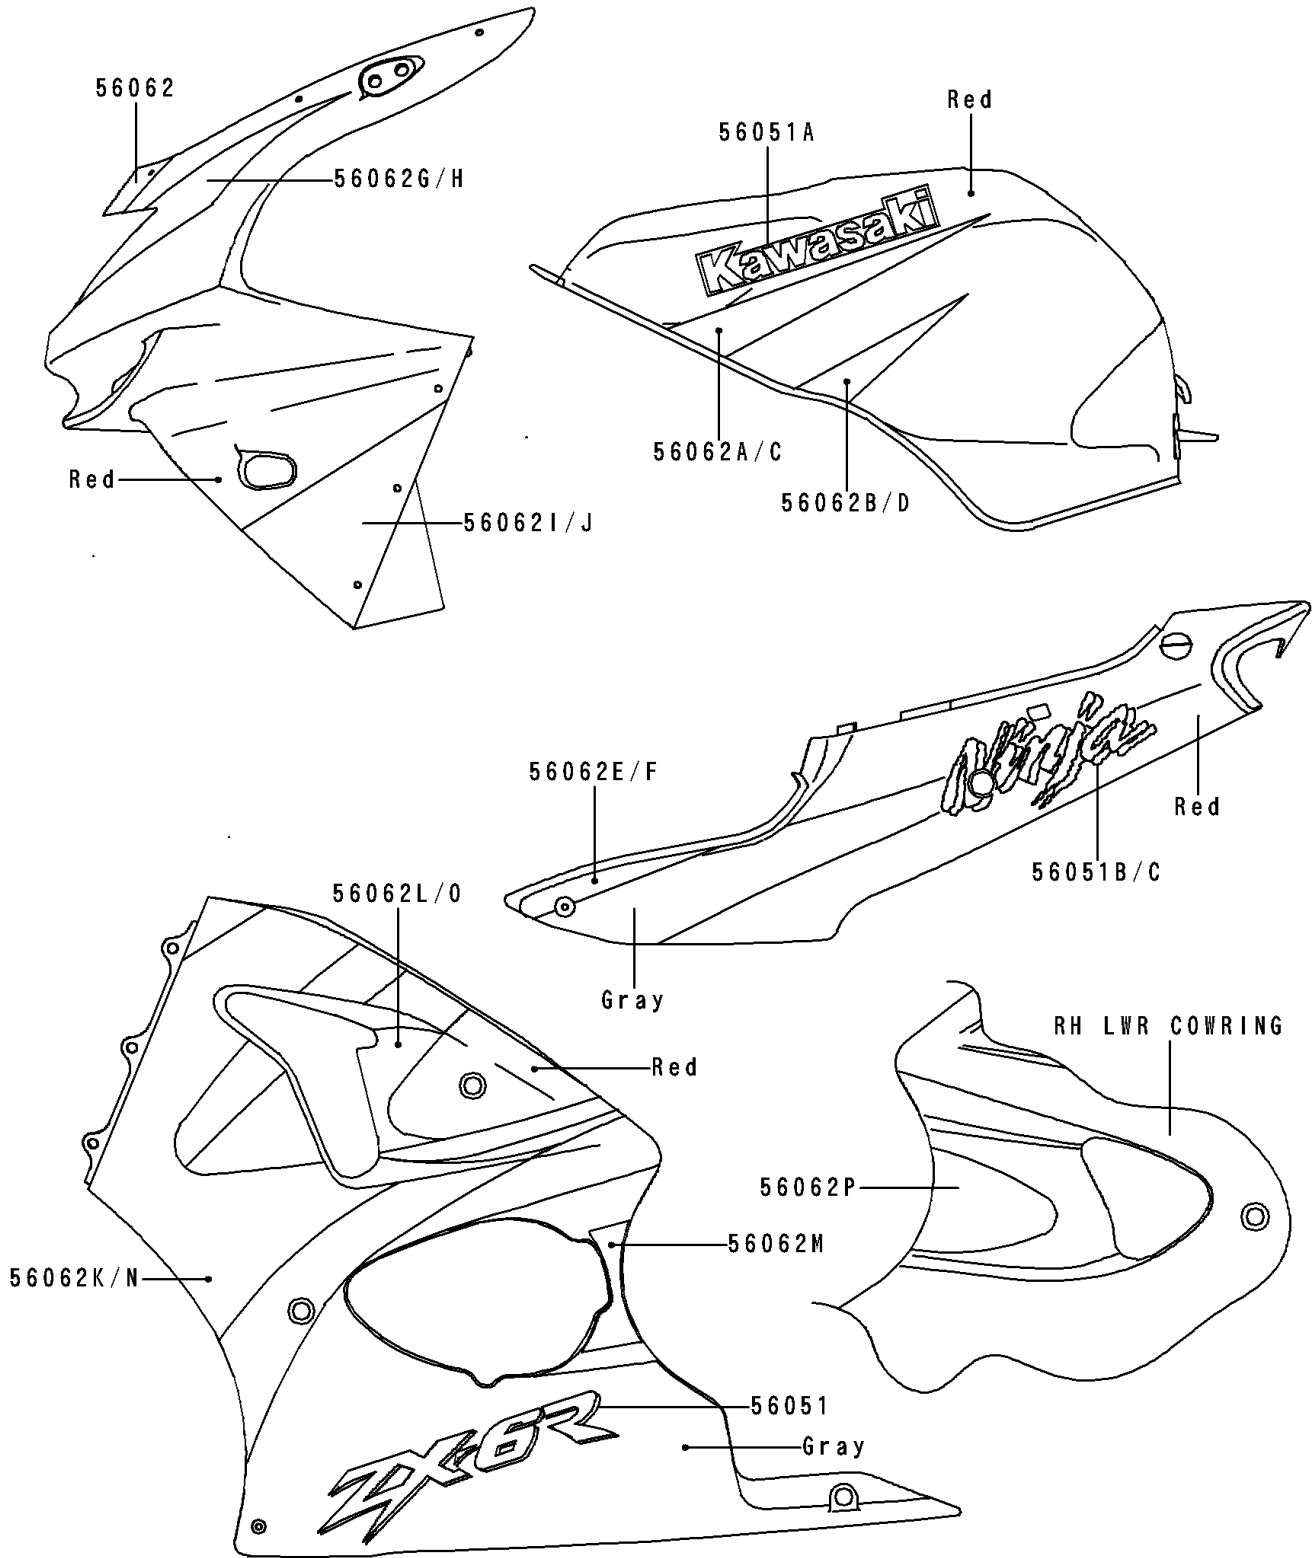

# 1999 Ninja® ZX™-6R PARTS DIAGRAM

Decals(Red/Gray)

F2861C

# 1999 Ninja® ZX™-6R PARTS LIST

Decals(Red/Gray)

ITEM NAME	PART NUMBER	QUANTITY
MARK,LWR COWLING,ZX-6R (Ref # 56051)	56051-1968	2
MARK,FUEL TANK,KAWASAKI (Ref # 56051A)	56051-1970	2
MARK,SIDE COVER,LH,NINJA (Ref # 56051B)	56051-1971	1
MARK,SIDE COVER,RH,NINJA (Ref # 56051C)	56051-1972	1
PATTERN,UPP COWLING,FR (Ref # 56062)	56062-1807	1
PATTERN,FUEL TANK,UPP,LH (Ref # 56062A)	56062-1814	1
PATTERN,FUEL TANK,LWR,LH (Ref # 56062B)	56062-1815	1
PATTERN,FUEL TANK,UPP,RH (Ref # 56062C)	56062-1816	1
PATTERN,FUEL TANK,LWR,RH (Ref # 56062D)	56062-1817	1
PATTERN,SIDE COVER,LH (Ref # 56062E)	56062-1818	1
PATTERN,SIDE COVER,RH (Ref # 56062F)	56062-1819	1
PATTERN,UPP COWLING,LH (Ref # 56062G)	56062-1820	1
PATTERN,UPP COWLING,RH (Ref # 56062H)	56062-1821	1
PATTERN,UPP COWLING,SIDE,LH (Ref # 56062I)	56062-1822	1
PATTERN,UPP COWLING,SIDE,RH (Ref # 56062J)	56062-1823	1
PATTERN,LWR COWLING,FR,LH (Ref # 56062K)	56062-1824	1
PATTERN,LWR COWLING,RR,LH (Ref # 56062L)	56062-1825	1
PATTERN,LWR COWLING,LWR,LH (Ref # 56062M)	56062-1826	1
PATTERN,LWR COWLING,FR,RH (Ref # 56062N)	56062-1827	1
PATTERN,LWR COWLING,RR,RH (Ref # 56062O)	56062-1828	1
PATTERN,LWR COWLING,LWR,RH (Ref # 56062P)	56062-1829	1