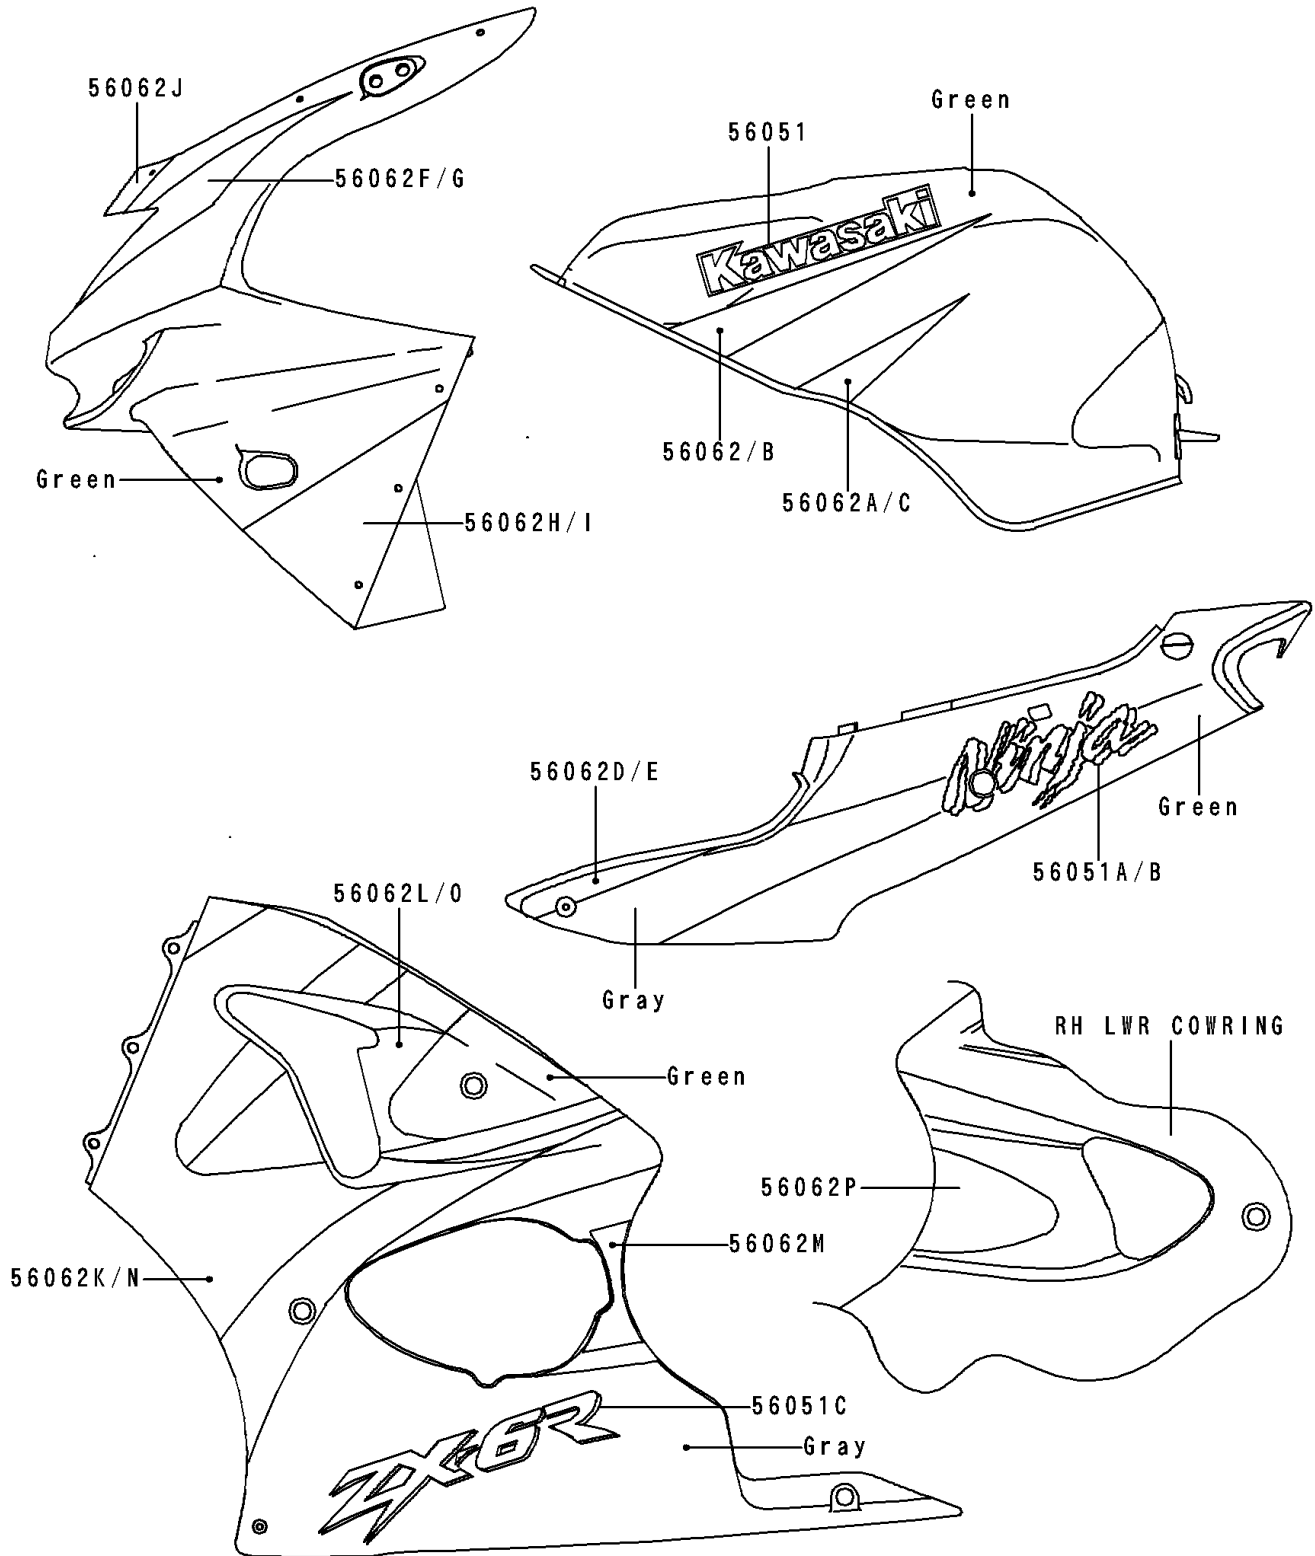

# 1999 Ninja® ZX™-6R PARTS DIAGRAM

Decals(Green/Gray)

F2861D

# 1999 Ninja® ZX™-6R PARTS LIST

Decals(Green/Gray)

ITEM NAME	PART NUMBER	QUANTITY
MARK,FUEL TANK,KAWASAKI (Ref # 56051)	56051-1750	2
MARK,SIDE COVER,LH,NINJA (Ref # 56051A)	56051-1966	1
MARK,SIDE COVER,RH,NINJA (Ref # 56051B)	56051-1967	1
MARK,LWR COWLING,ZX-6R (Ref # 56051C)	56051-1968	2
PATTERN,FUEL TANK,UPP,LH (Ref # 56062)	56062-1797	1
PATTERN,FUEL TANK,LWR,LH (Ref # 56062A)	56062-1798	1
PATTERN,FUEL TANK,UPP,RH (Ref # 56062B)	56062-1799	1
PATTERN,FUEL TANK,LWR,RH (Ref # 56062C)	56062-1800	1
PATTERN,SIDE COVER,LH (Ref # 56062D)	56062-1801	1
PATTERN,SIDE COVER,RH (Ref # 56062E)	56062-1802	1
PATTERN,UPP COWLING,LH (Ref # 56062F)	56062-1803	1
PATTERN,UPP COWLING,RH (Ref # 56062G)	56062-1804	1
PATTERN,UPP COWLING,SIDE,LH (Ref # 56062H)	56062-1805	1
PATTERN,UPP COWLING,SIDE,RH (Ref # 56062I)	56062-1806	1
PATTERN,UPP COWLING,FR (Ref # 56062J)	56062-1807	1
PATTERN,LWR COWLING,FR,LH (Ref # 56062K)	56062-1808	1
PATTERN,LWR COWLING,RR,LH (Ref # 56062L)	56062-1809	1
PATTERN,LWR COWLING,LWR,LH (Ref # 56062M)	56062-1810	1
PATTERN,LWR COWLING,FR,RH (Ref # 56062N)	56062-1811	1
PATTERN,LWR COWLING,RR,RH (Ref # 56062O)	56062-1812	1
PATTERN,LWR COWLING,LWR,RH (Ref # 56062P)	56062-1813	1