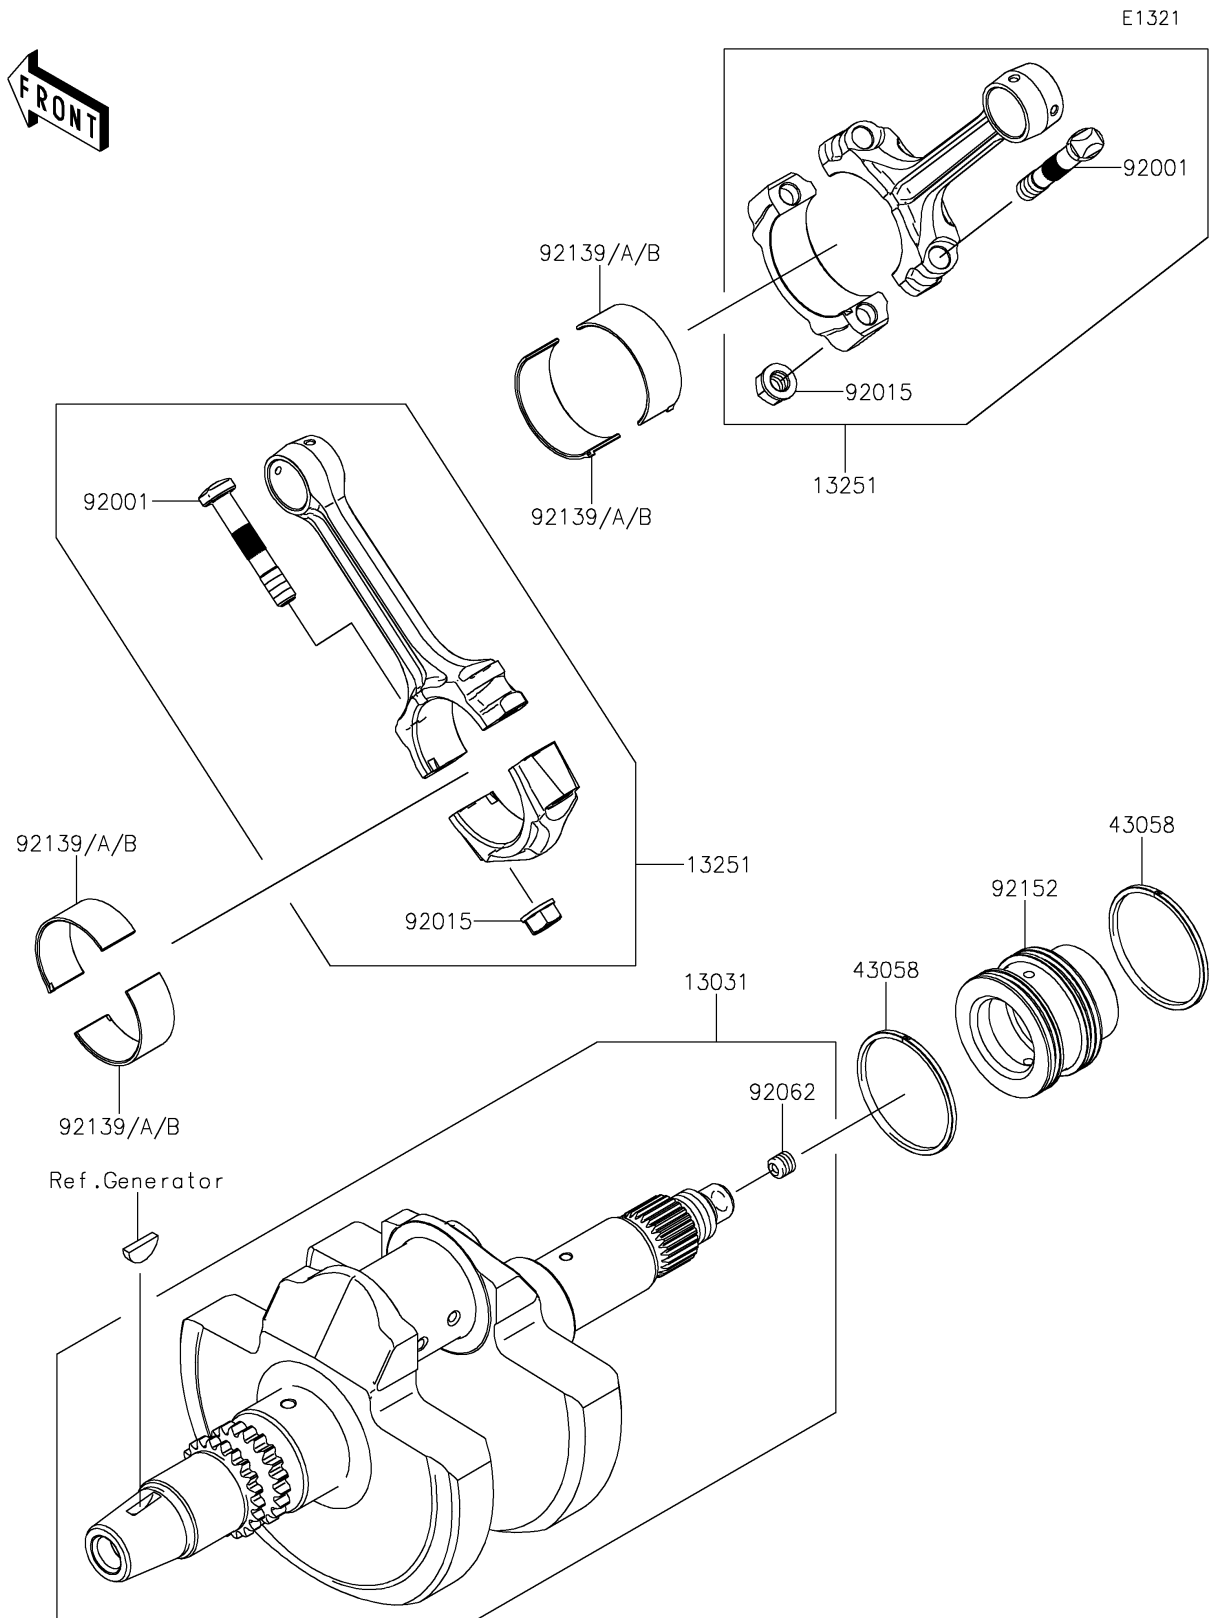

# 2024 Teryx® PARTS DIAGRAM

Crankshaft

## 2024 Teryx® PARTS LIST

### Crankshaft

ITEM NAME	PART NUMBER	QUANTITY
CRANKSHAFT-COMP (Ref # 13031)	13031-0983	1
ROD-ASSY-CONNECTING (Ref # 13251)	13251-0709	2
RING (Ref # 43058)	43058-0702	2
BOLT,CONNECTING ROD (Ref # 92001)	92001-1980	4
NUT,FLANGED,8MM (Ref # 92015)	92015-1311	4
NOZZLE,8X8,SILVER (Ref # 92062)	92062-1082	1
BUSHING,CONNECTING ROD,GREEN (Ref # 92139)	92139-0764	AR
BUSHING,CONNECTING ROD,YELLOW (Ref # 92139A)	92139-0765	4
BUSHING,CONNECTING ROD,BROWN (Ref # 92139B)	92139-0766	AR
COLLAR,CRANK-CLUTCH (Ref # 92152)	92152-0956	1