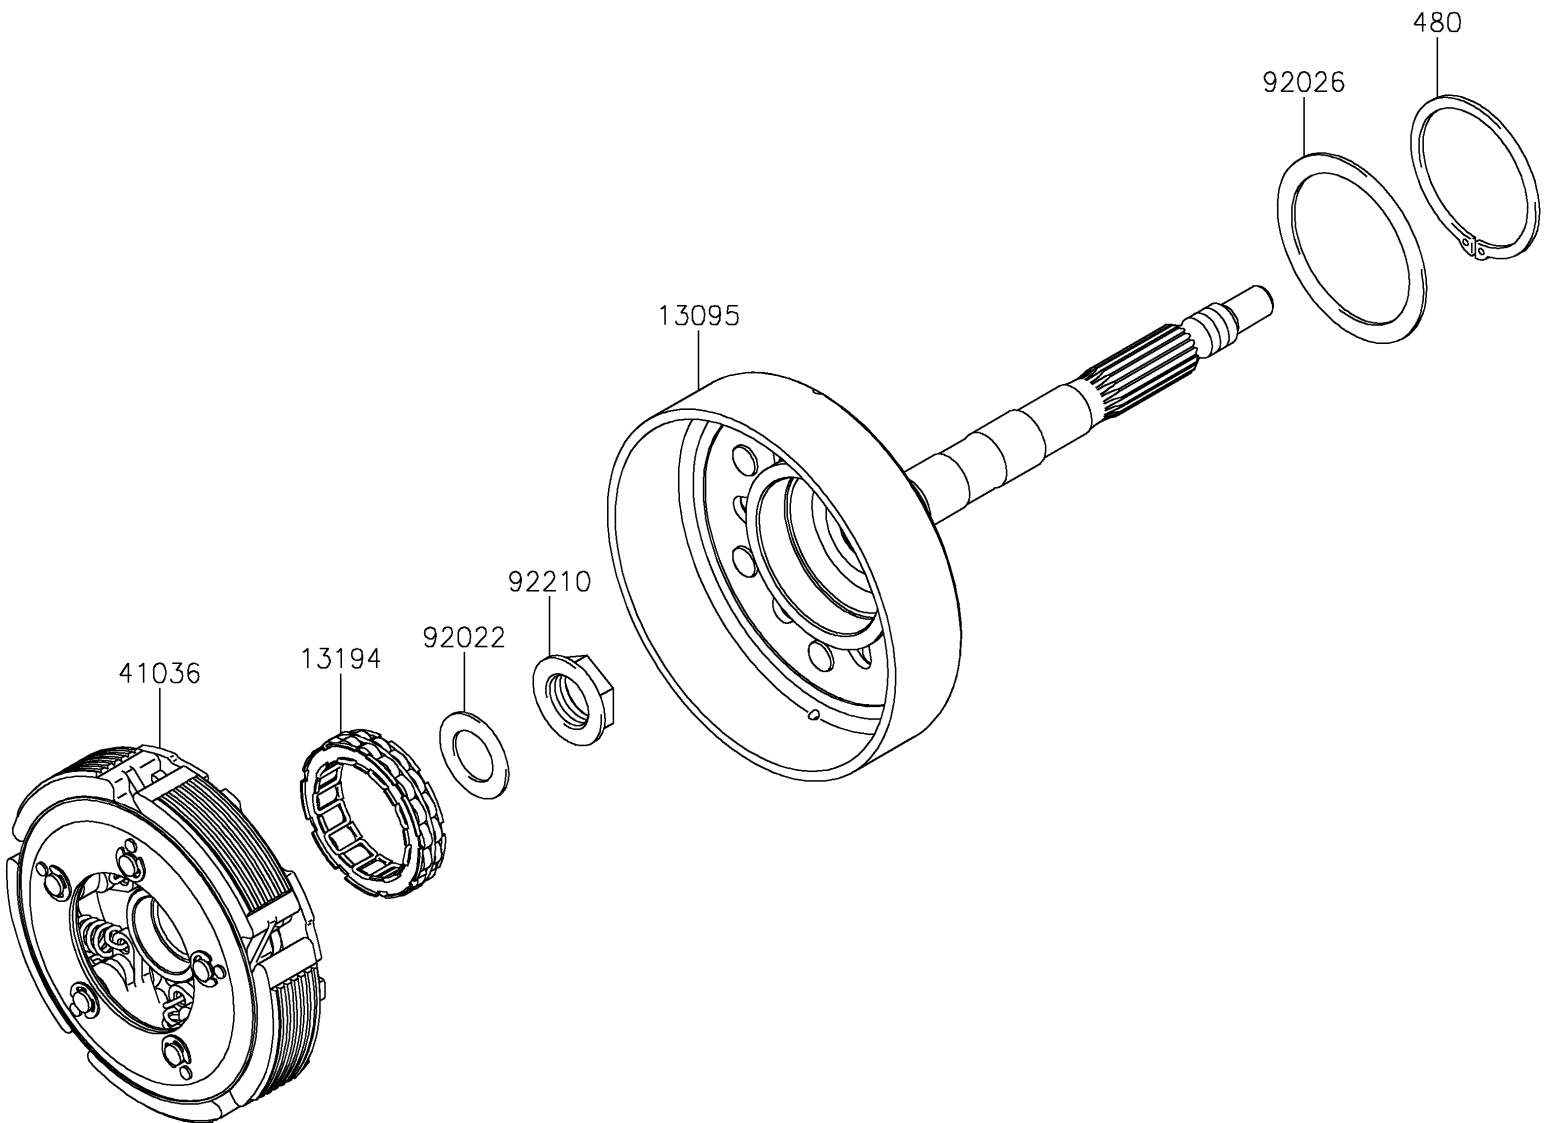

2023 TERYX® PARTS DIAGRAM

Clutch

E1350

2023 TERYX® PARTS LIST

Clutch

ITEM NAME	PART NUMBER	QUANTITY
HOUSING-COMP-CLUTCH (Ref # 13095)	13095-0554	1
CLUTCH-ONEWAY (Ref # 13194)	13194-0555	1
HUB-ASSY (Ref # 41036)	41036-0639	1
WASHER,20.5X34X1.4 (Ref # 92022)	92022-168	1
SPACER (Ref # 92026)	92026-0710	1
NUT,20MM (Ref # 92210)	92210-0711	1
CIRCLIP-TYPE-C,60MM (Ref # 480)	480J6000	1