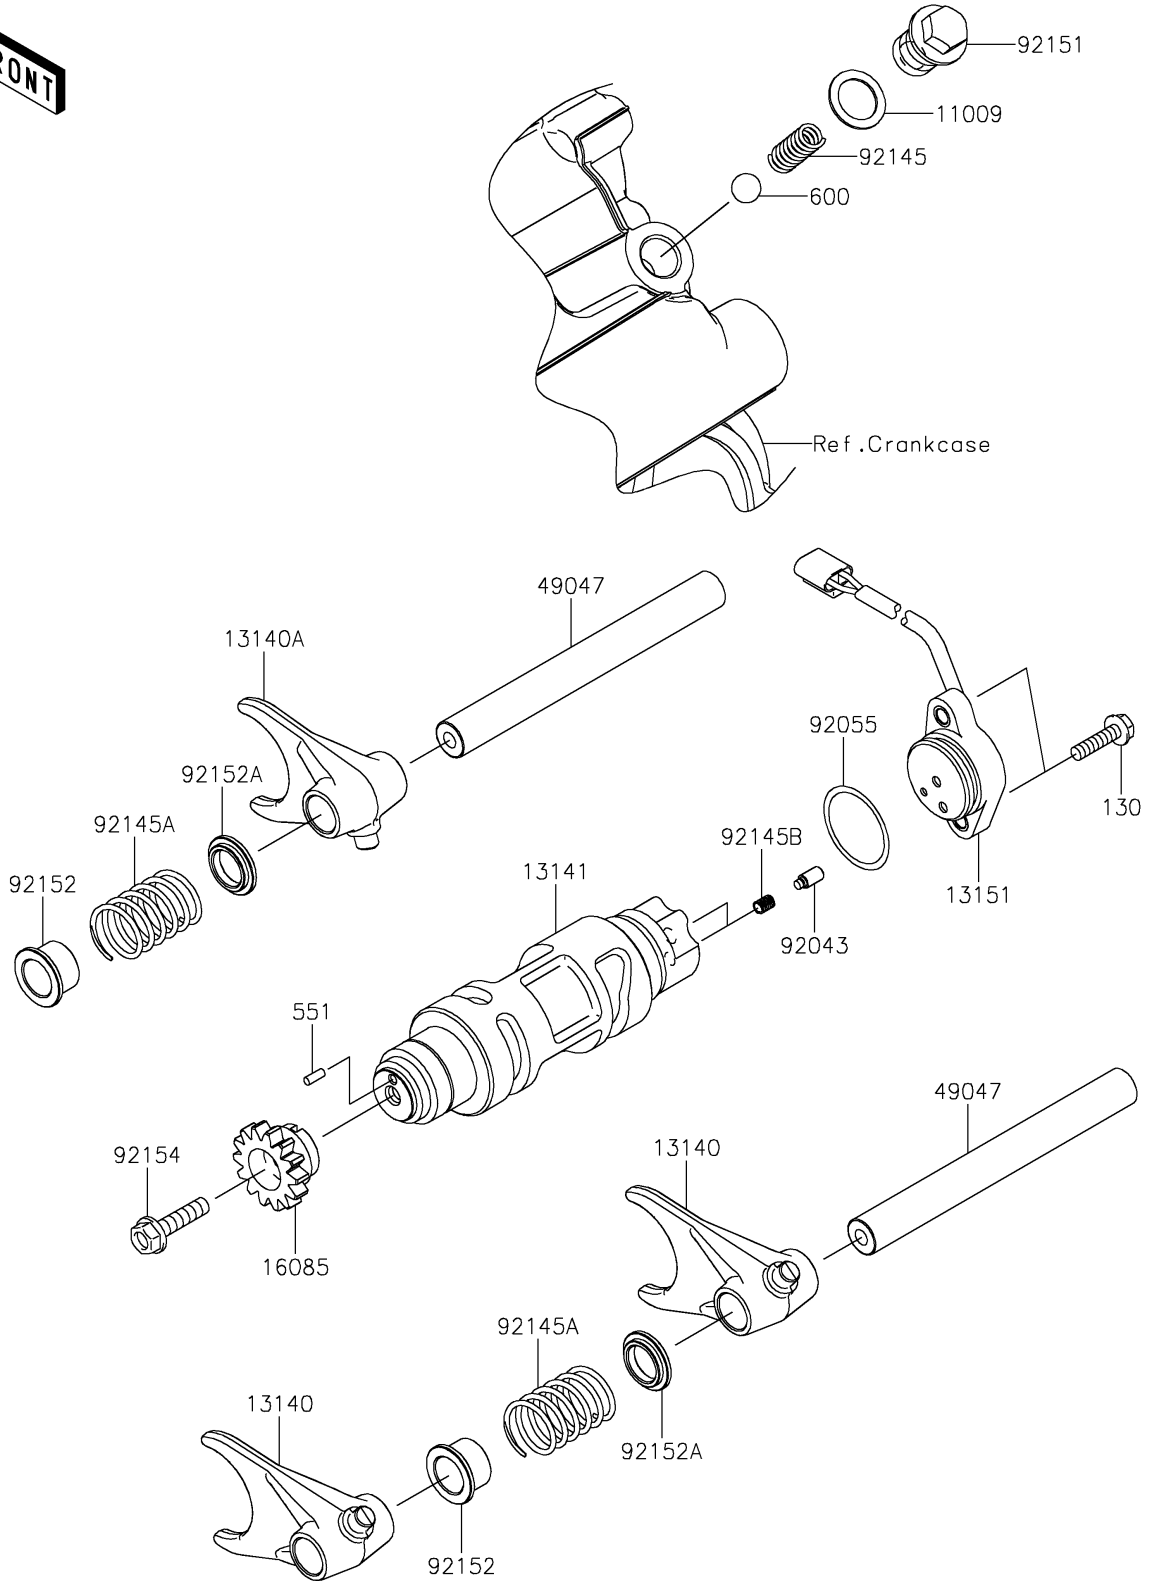

2023 TERYX® PARTS DIAGRAM

Gear Change Drum/Shift Fork(s)

E1362

2023 TERYX® PARTS LIST

Gear Change Drum/Shift Fork(s)

ITEM NAME	PART NUMBER	QUANTITY
GASKET,15.5X22X1 (Ref # 11009)	11009-1008	1
FORK-SHIFT,COUNTER (Ref # 13140)	13140-0622	2
FORK-SHIFT,INPUT (Ref # 13140A)	13140-0623	1
DRUM-CHANGE (Ref # 13141)	13141-0576	1
SWITCH-COMP,GEAR POSITION (Ref # 13151)	13151-0561	1
GEAR,14T (Ref # 16085)	16085-0589	1
ROD-SHIFT (Ref # 49047)	49047-0619	2
PIN (Ref # 92043)	92043-1654	2
RING-O,27.7X2.4 (Ref # 92055)	92055-091	1
SPRING (Ref # 92145)	92145-0828	1
SPRING (Ref # 92145A)	92145-0898	2
SPRING (Ref # 92145B)	92145-1414	2
BOLT (Ref # 92151)	92151-1451	1
COLLAR,14X18X12.5 (Ref # 92152)	92152-2156	2
COLLAR,14X18X4 (Ref # 92152A)	92152-2157	2
BOLT,FLANGED,6X25 (Ref # 92154)	92154-0707	1
BOLT-FLANGED,5X20 (Ref # 130)	130BA0520	2
PIN-DOWEL,3X8 (Ref # 551)	551A0308	1
BALL-STEEL,13/32 (Ref # 600)	600A1300	1