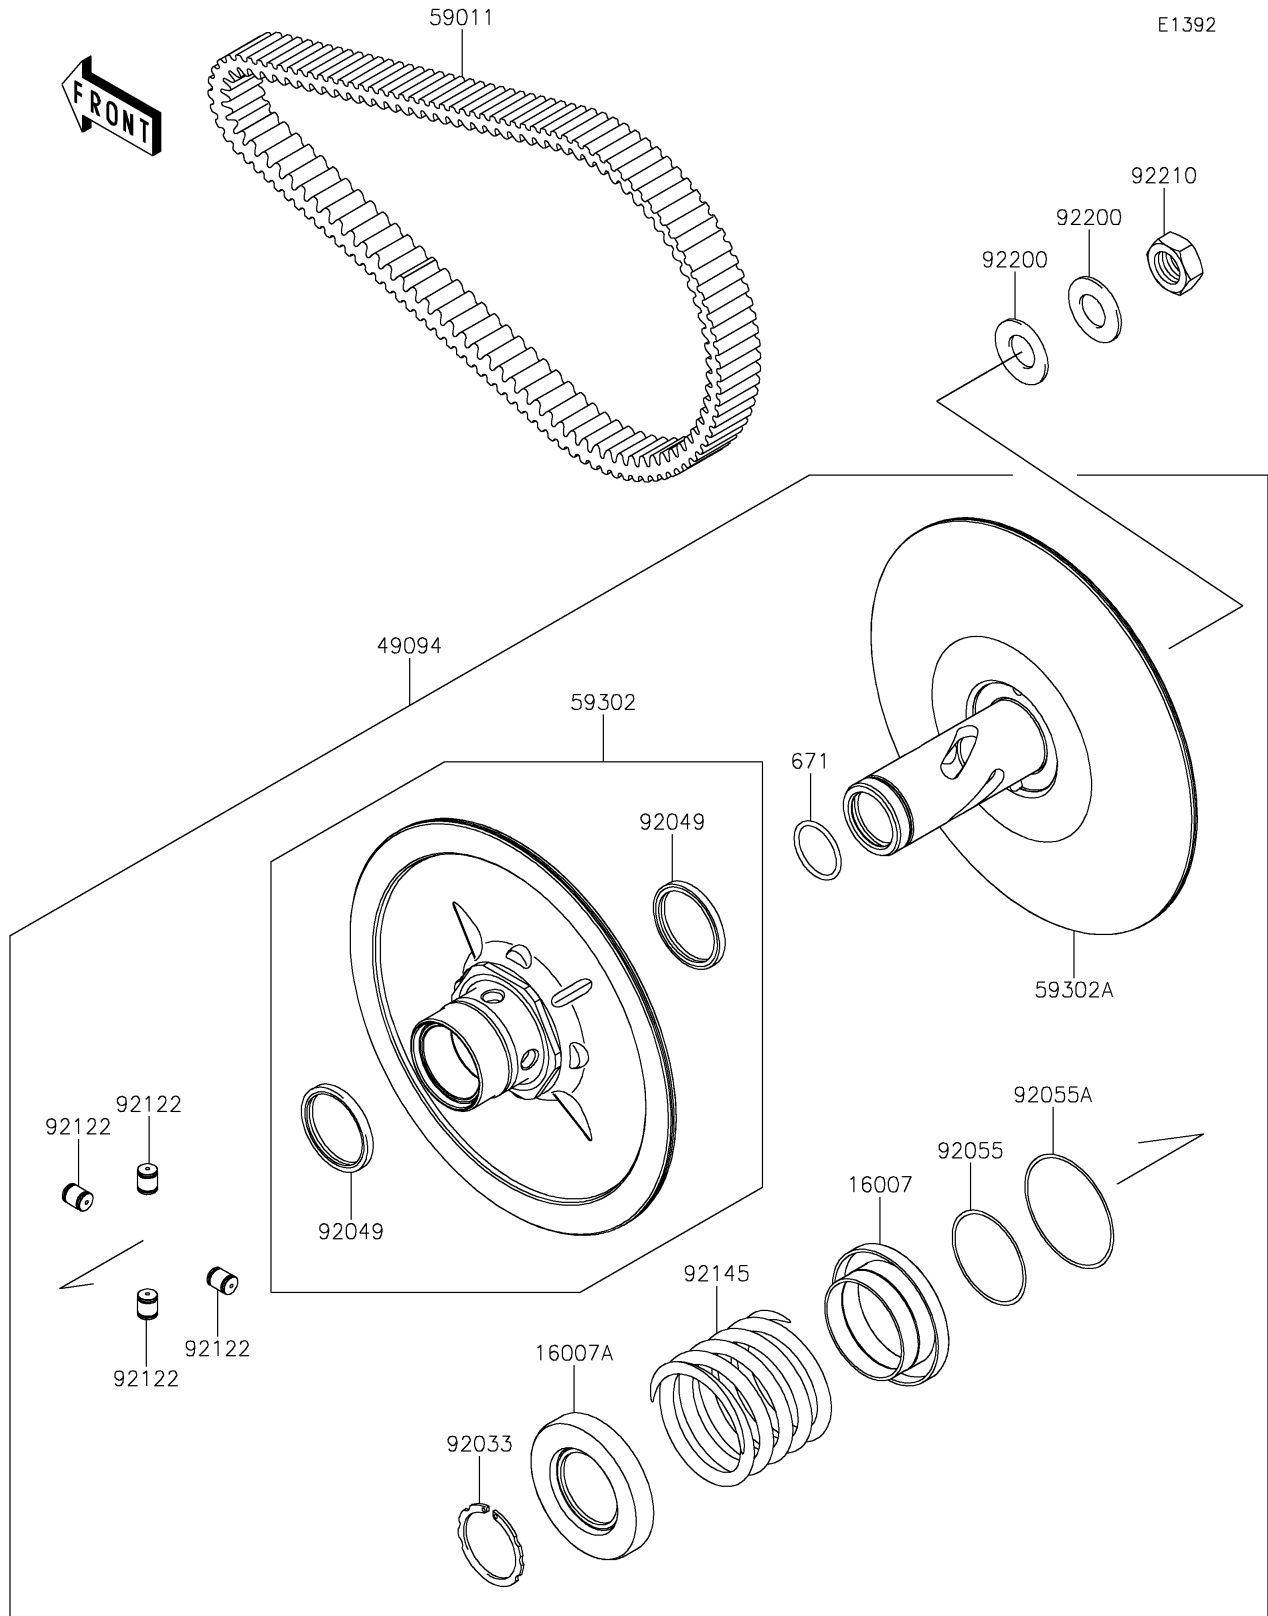

# 2023 Teryx PARTS DIAGRAM

Driven Converter/Drive Belt

## 2023 Teryx PARTS LIST

### Driven Converter/Drive Belt

ITEM NAME	PART NUMBER	QUANTITY
SEAT-SPRING,MOVABLE (Ref # 16007)	16007-0049	1
SEAT-SPRING,FIXED (Ref # 16007A)	16007-0050	1
CONVERTER-ASSY-DRIVEN (Ref # 49094)	49094-0093	1
BELT,CVT (Ref # 59011)	59011-0043	1
SHEAVE-COMP,MOVABLE (Ref # 59302)	59302-0089	1
SHEAVE-COMP,FIXED (Ref # 59302A)	59302-0090	1
RING-SNAP (Ref # 92033)	92033-1317	1
SEAL-OIL (Ref # 92049)	92049-1528	2
RING-O,46.4X3.1 (Ref # 92055)	92055-0752	1
RING-O,59.5X2.4 (Ref # 92055A)	92055-0753	1
ROLLER (Ref # 92122)	92122-0043	4
SPRING (Ref # 92145)	92145-0959	1
WASHER (Ref # 92200)	92200-1505	2
NUT,18MM (Ref # 92210)	92210-0821	1
O RING (Ref # 671)	671D2530	1