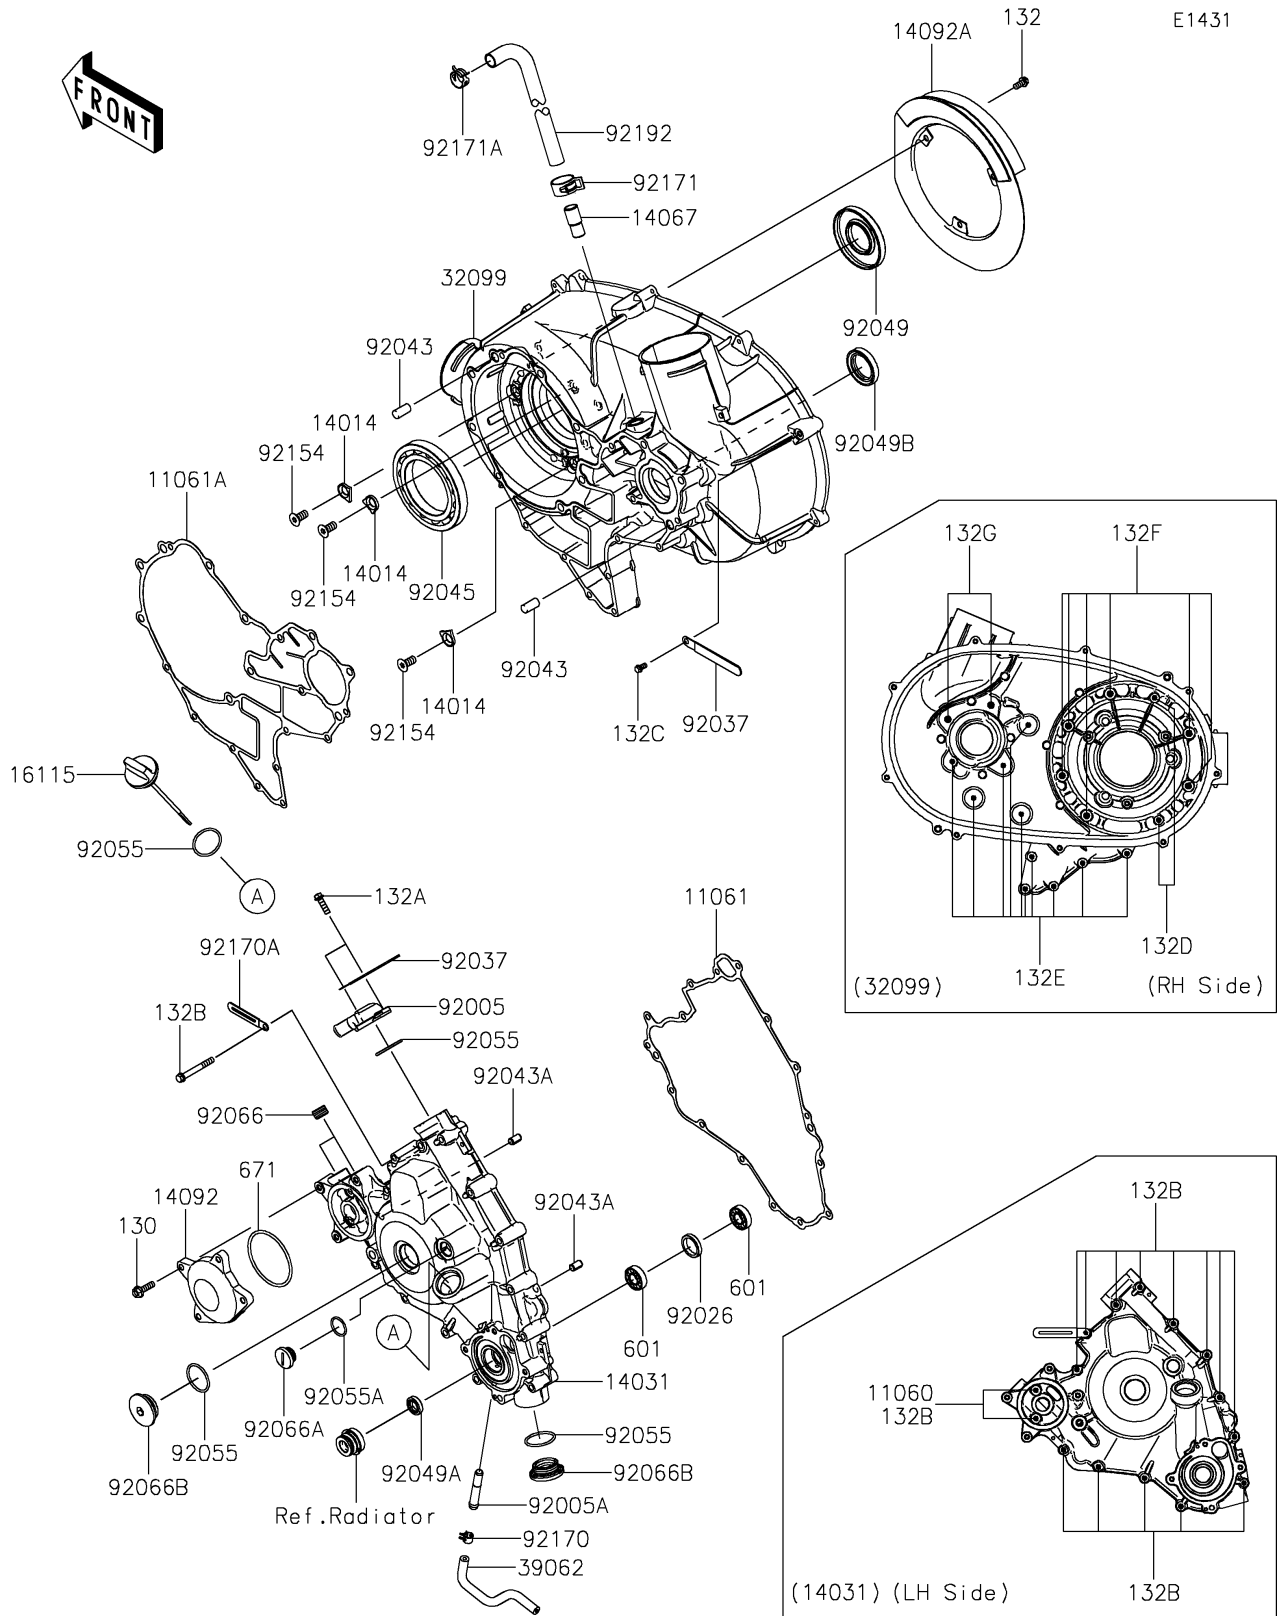

# 2023 TERYX® PARTS DIAGRAM

Engine Cover(s)

## 2023 TERYX® PARTS LIST

### Engine Cover(s)

ITEM NAME	PART NUMBER	QUANTITY
GASKET,6.2X12X0.3 (Ref # 11060)	11060-1994	2
GASKET,GENERATOR COVER (Ref # 11061)	11061-0728	1
GASKET,CVT CASE (Ref # 11061A)	11061-0729	1
PLATE-POSITION (Ref # 14014)	14014-0556	3
COVER-GENERATOR (Ref # 14031)	14031-0589	1
FITTING,BREATHER (Ref # 14067)	14067-006	1
COVER,OIL COOLER (Ref # 14092)	14092-0877	1
COVER (Ref # 14092A)	14092-1051	1
CAP-OIL FILLER (Ref # 16115)	16115-0705	1
CASE,CVT (Ref # 32099)	32099-0788	1
HOSE-COOLING,DRAIN (Ref # 39062)	39062-0598	1
FITTING (Ref # 92005)	92005-0712	1
FITTING (Ref # 92005A)	92005-1264	1
SPACER,22X28X5 (Ref # 92026)	92026-0711	1
CLAMP (Ref # 92037)	92037-1993	2
PIN,10X20 (Ref # 92043)	92043-0142	2
PIN,6.2X8X14 (Ref # 92043A)	92043-1263	2
BEARING-BALL,16014CS45 (Ref # 92045)	92045-0709	1
SEAL-OIL,35X77X9 (Ref # 92049)	92049-0713	1
SEAL-OIL,12X22X5 (Ref # 92049A)	92049-0783	1
SEAL-OIL,HTC 30X45X8 (Ref # 92049B)	92049-1575	1
RING-O,31.2X2.4 (Ref # 92055)	92055-0724	4
RING-O,20X2 (Ref # 92055A)	92055-1146	1
PLUG,PT3/8X10 (Ref # 92066)	92066-0003	2
PLUG,COVER (Ref # 92066A)	92066-0011	1
PLUG (Ref # 92066B)	92066-0712	2
BOLT,FLAT,8X13.6 (Ref # 92154)	92154-0978	3
CLAMP (Ref # 92170)	92170-1493	1
CLAMP (Ref # 92170A)	92170-1514	1

### Engine Cover(s)

ITEM NAME	PART NUMBER	QUANTITY
CLAMP (Ref # 92171)	92171-0329	1
CLAMP (Ref # 92171A)	92171-1277	1
TUBE,BREATHER (Ref # 92192)	92192-0945	1
BOLT-FLANGED,6X22 (Ref # 130)	130CA0622	4
BOLT-FLANGED-SMALL,6X12 (Ref # 132)	132BA0612	3
BOLT-FLANGED-SMALL,6X20 (Ref # 132A)	132BA0620	2
BOLT-FLANGED-SMALL,6X50 (Ref # 132B)	132BA0650	15
BOLT-FLANGED-SMALL,6X12 (Ref # 132C)	132BD0612	1
BOLT-FLANGED-SMALL,6X30 (Ref # 132D)	132BD0630	2
BOLT-FLANGED-SMALL,6X45 (Ref # 132E)	132BD0645	10
BOLT-FLANGED-SMALL,8X35 (Ref # 132F)	132BD0835	6
BOLT-FLANGED-SMALL,8X50 (Ref # 132G)	132BD0850	2
BEARING-BALL (Ref # 601)	601A6001	2
O RING,65MM (Ref # 671)	671B2565	1