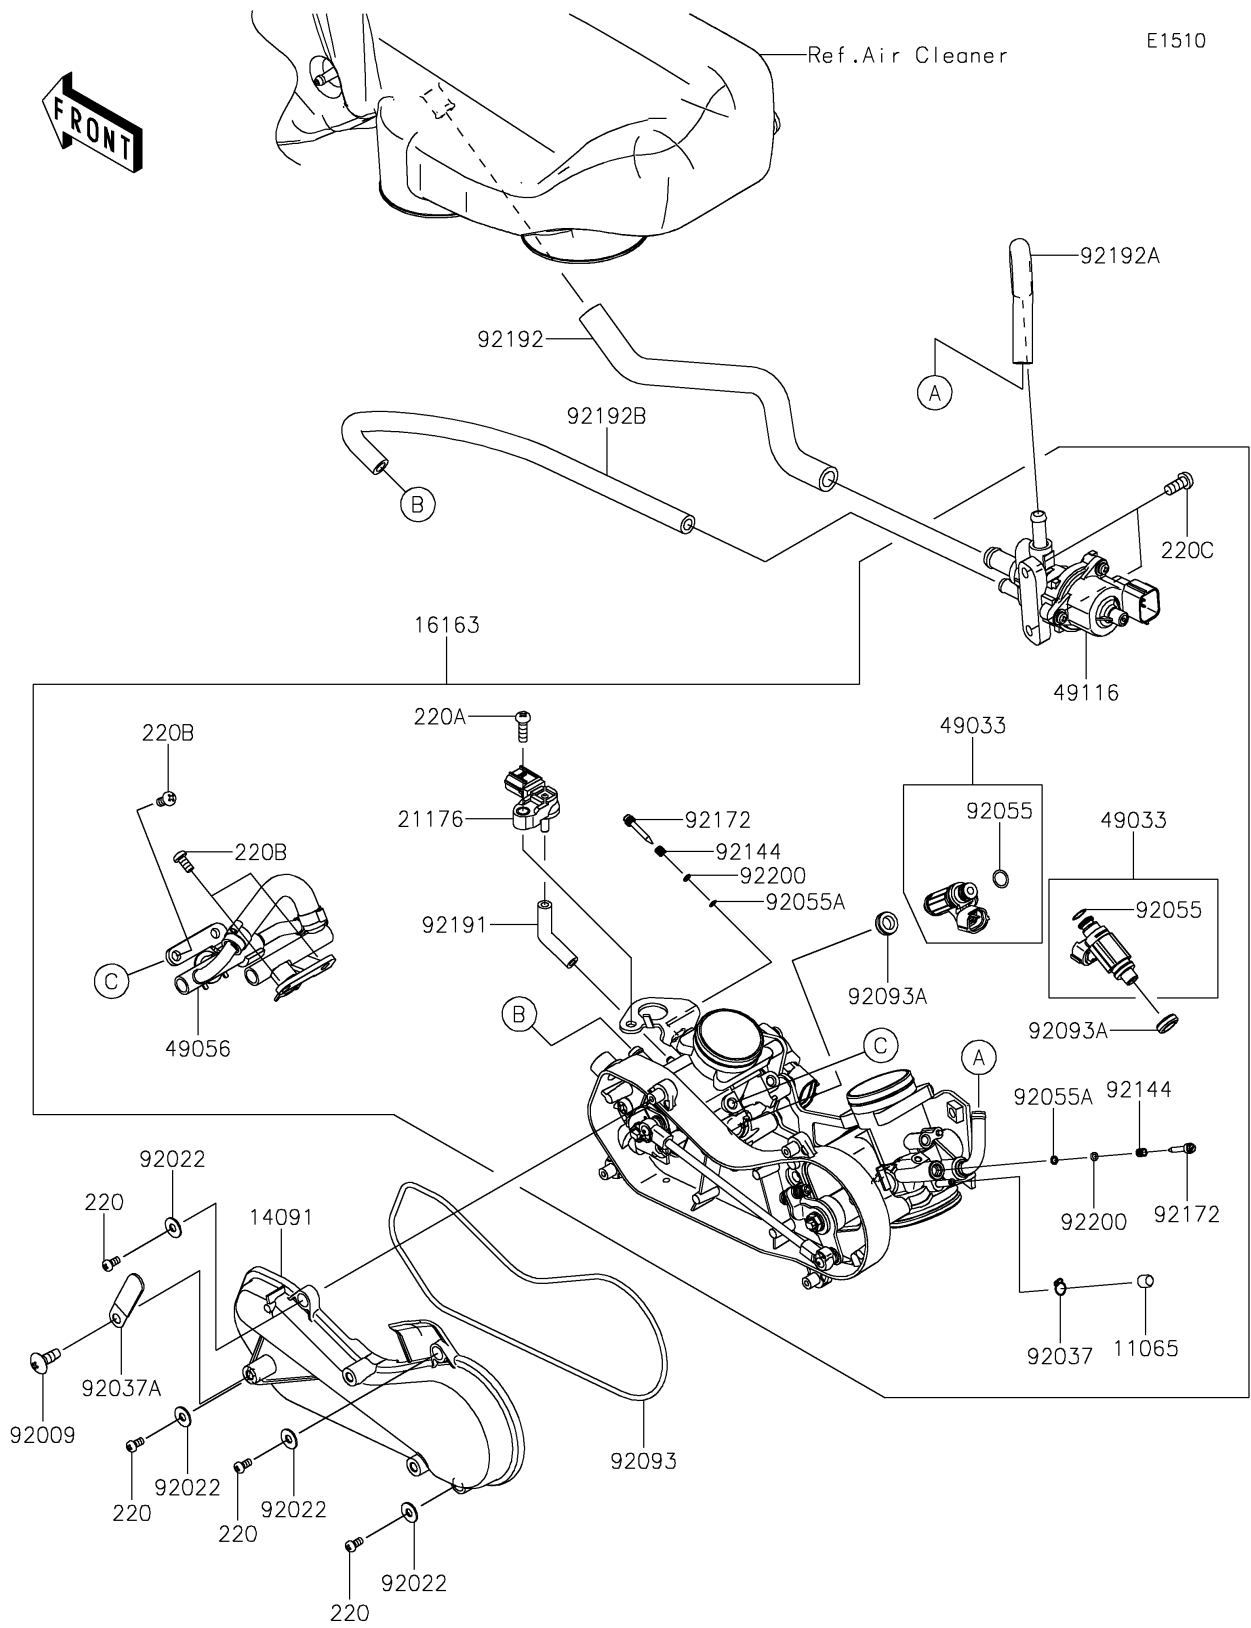

2023 Teryx PARTS DIAGRAM

Throttle

2023 Teryx PARTS LIST

Throttle

ITEM NAME	PART NUMBER	QUANTITY
CAP (Ref # 11065)	11065-0072	1
COVER,THROTTLE LINK (Ref # 14091)	14091-1731	1
THROTTLE-ASSY,36EIS (Ref # 16163)	16163-0790	1
SENSOR,PRESSURE (Ref # 21176)	21176-0906	1
NOZZLE-INJECTION (Ref # 49033)	49033-0011	2
PIPE-INJECTION (Ref # 49056)	49056-0033	1
VALVE-ASSY,ISC (Ref # 49116)	49116-0021	1
SCREW,6X12 (Ref # 92009)	92009-1480	1
WASHER,5.2X13X1 (Ref # 92022)	92022-1380	4
CLAMP,TUBE (Ref # 92037)	92037-1124	1
CLAMP,L=45 (Ref # 92037A)	92037-1539	1
RING-O,INJECTION NOZZLE (Ref # 92055)	92055-1622	2
RING-O,AIR SCREW (Ref # 92055A)	92055-1658	2
SEAL (Ref # 92093)	92093-0082	1
SEAL (Ref # 92093A)	92093-0127	2
SPRING,THROTTLE STOP SCREW (Ref # 92144)	92144-1674	2
SCREW (Ref # 92172)	92172-0156	2
TUBE,3.2X7.4X70 (Ref # 92191)	92191-1552	1
TUBE,ISC-CHAMBER (Ref # 92192)	92192-0948	1
TUBE,ISC-THROTTLE RR (Ref # 92192A)	92192-1211	1
TUBE,ISC-THROTTLE FR (Ref # 92192B)	92192-1212	1
WASHER,PILOT AIR SCREW (Ref # 92200)	92200-1564	2
SCREW-PAN-CROS,4X8 (Ref # 220)	220AA0408	4
SCREW-PAN-CROS,5X16 (Ref # 220A)	220AA0516	1
SCREW-PAN-CROS,6X12 (Ref # 220B)	220AA0612	4
SCREW-PAN-CROS,6X14 (Ref # 220C)	220AA0614	2