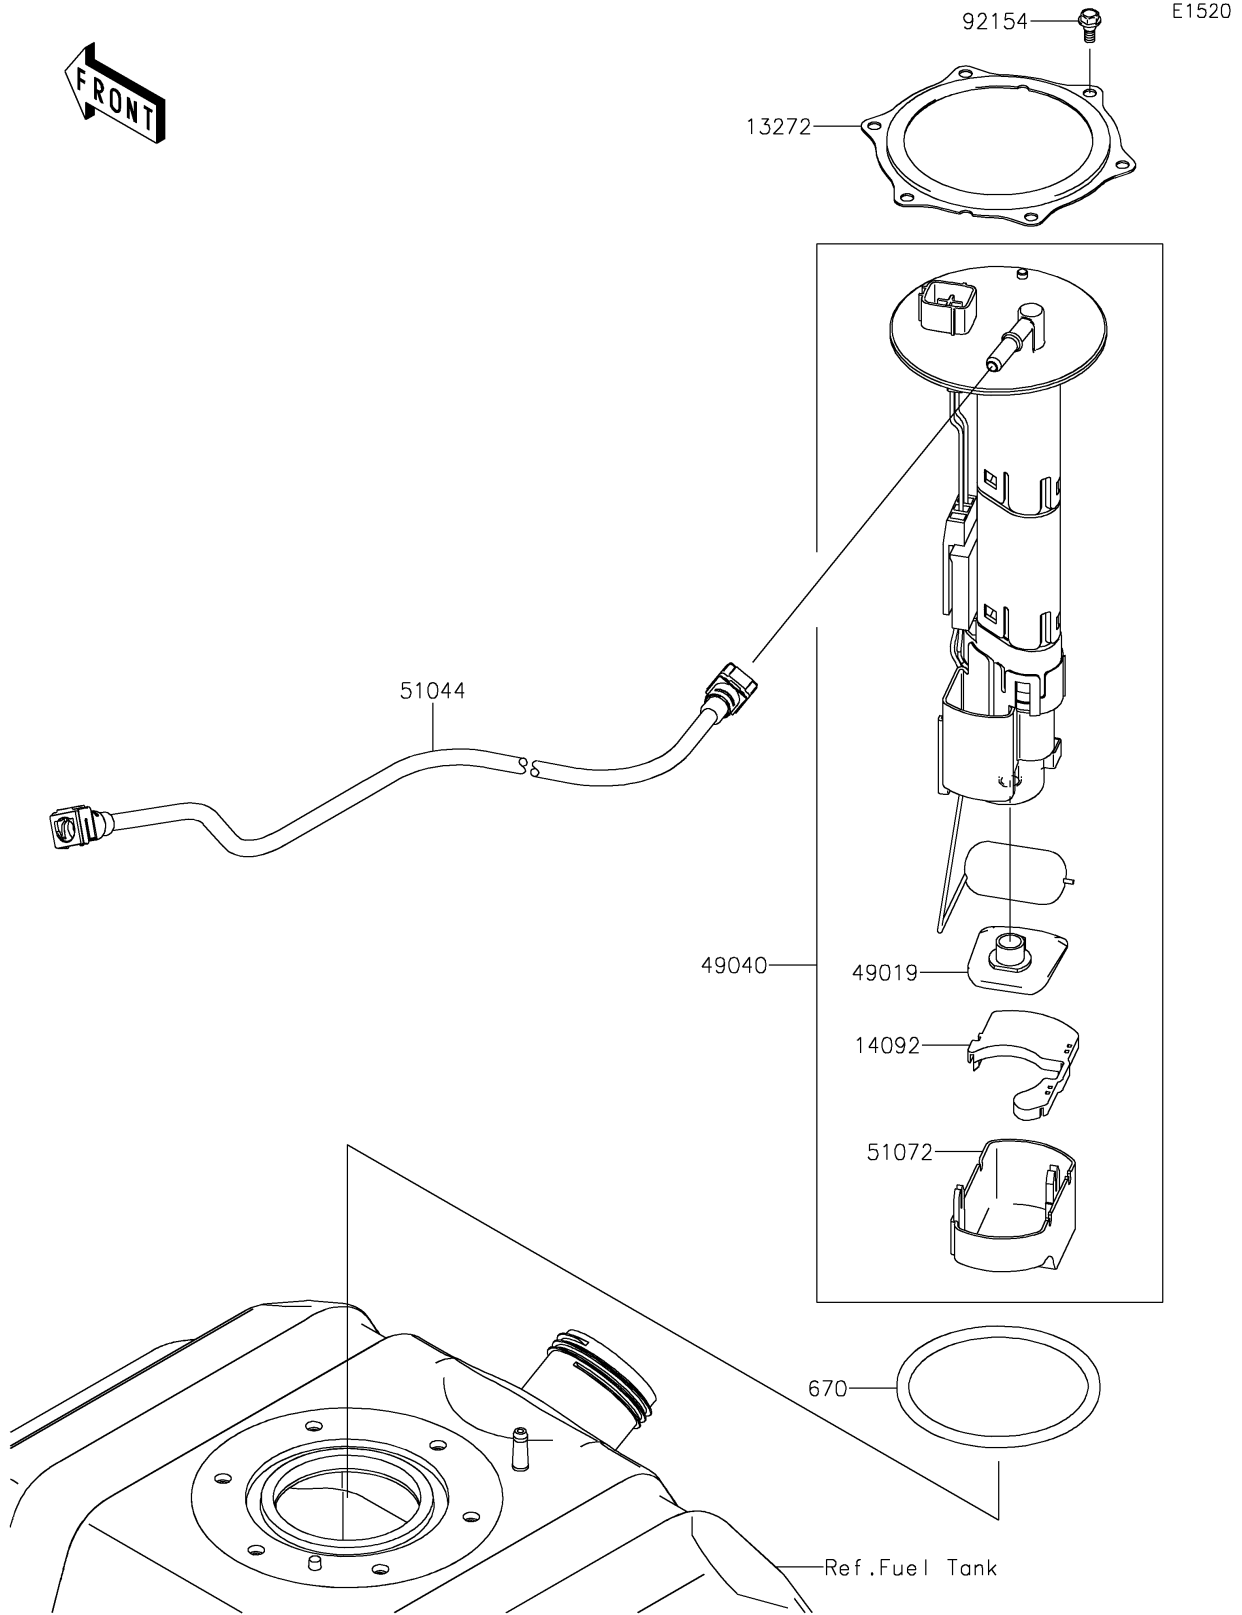

2022 Teryx PARTS DIAGRAM

Fuel Pump

2022 Teryx PARTS LIST

Fuel Pump

ITEM NAME	PART NUMBER	QUANTITY
PLATE (Ref # 13272)	13272-2500	1
COVER (Ref # 14092)	14092-1044	1
FILTER-FUEL (Ref # 49019)	49019-0013	1
PUMP-FUEL (Ref # 49040)	49040-0716	1
TUBE-ASSY (Ref # 51044)	51044-0811	1
CHAMBER-FUEL (Ref # 51072)	51072-0003	1
BOLT,FUEL PUMP (Ref # 92154)	92154-1326	6
O RING (Ref # 670)	670E5090	1