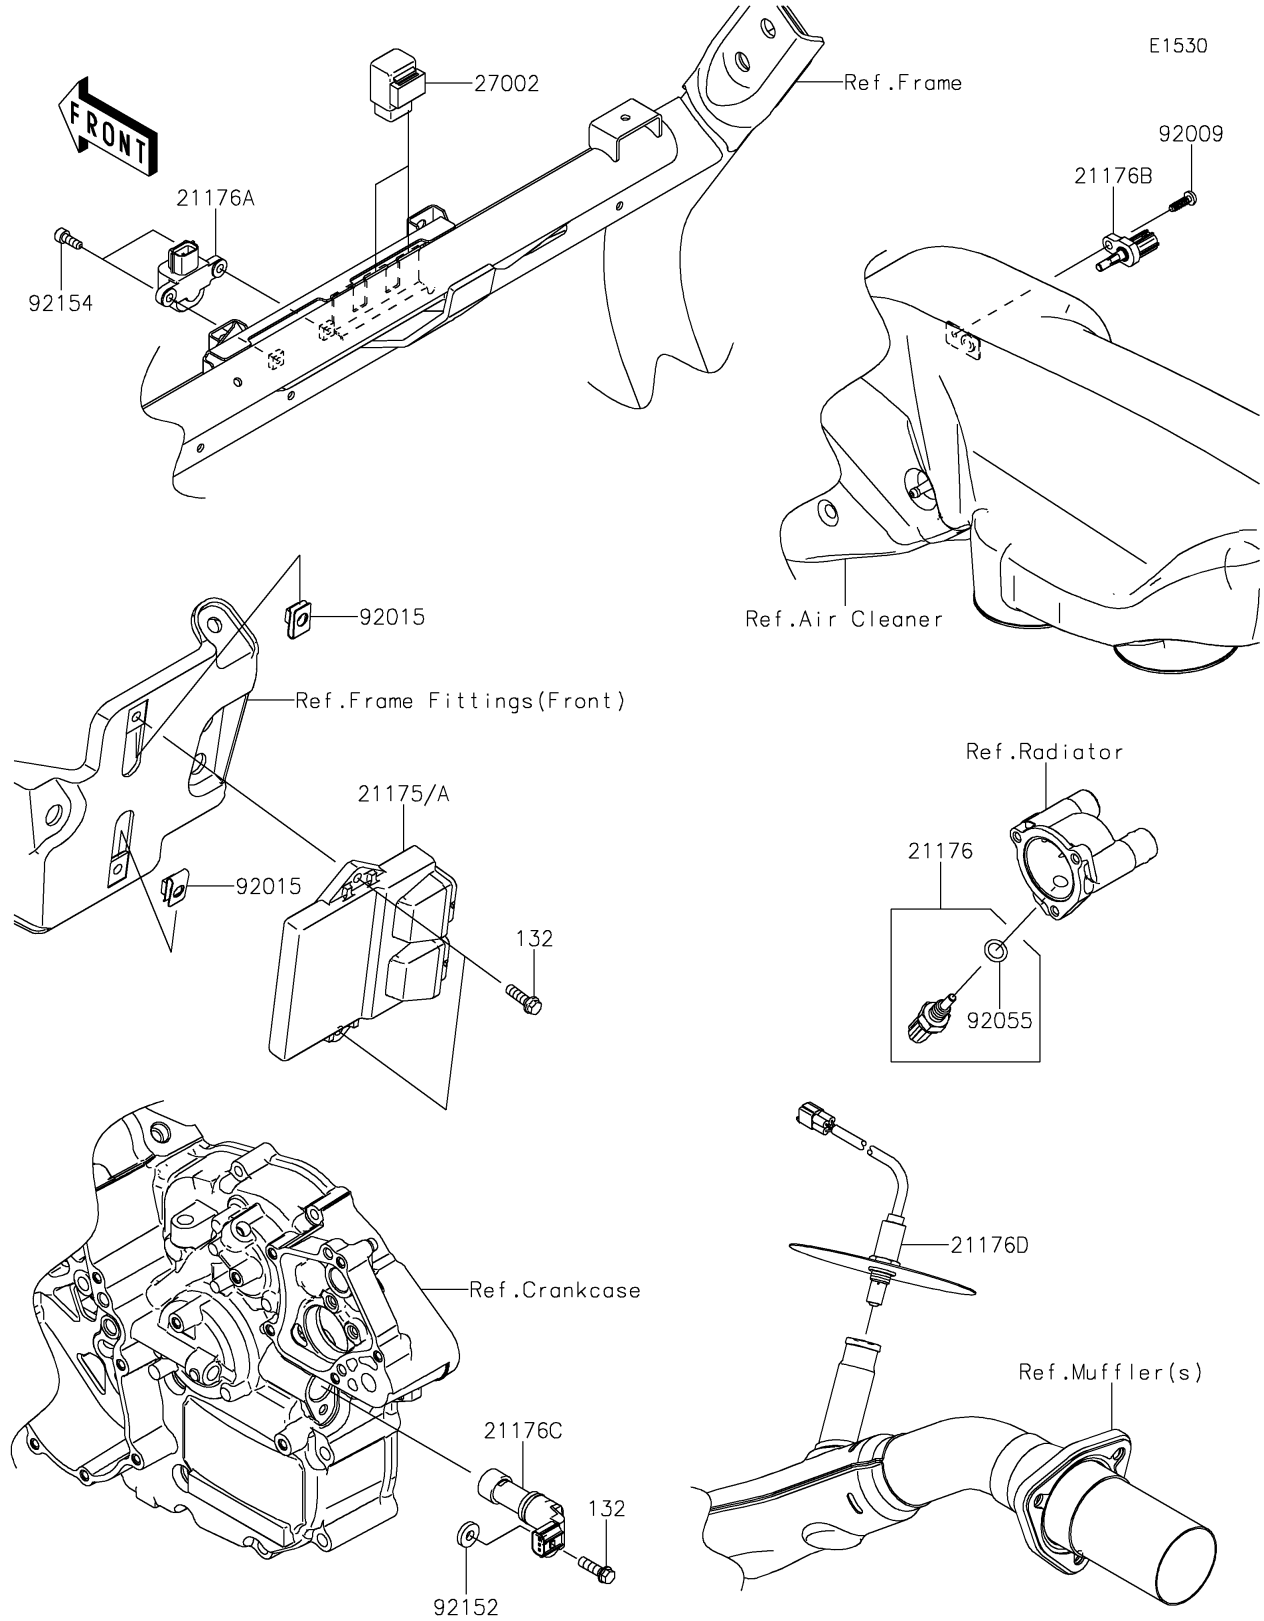

# 2023 TERYX® PARTS DIAGRAM

## Fuel Injection

## 2023 TERYX® PARTS LIST

### Fuel Injection

ITEM NAME	PART NUMBER	QUANTITY
CONTROL UNIT-ELECTRONIC (Ref # 21175)	21175-1151	1
CONTROL UNIT-ELECTRONIC (Ref # 21175A)	21175-1258	1
SENSOR,WATER TEMP (Ref # 21176)	21176-0009	1
SENSOR,VEHICLE-DOWN (Ref # 21176A)	21176-0026	1
SENSOR,AIR TEMPERATURE (Ref # 21176B)	21176-0048	1
SENSOR,SPEED (Ref # 21176C)	21176-0712	1
SENSOR,OXYGEN (Ref # 21176D)	21176-0935	1
RELAY-ASSY (Ref # 27002)	27002-1062	2
SCREW,TAPPING,5X16 (Ref # 92009)	92009-1984	1
NUT,6MM (Ref # 92015)	92015-1602	2
RING-O,9.5X1.9 (Ref # 92055)	92055-0016	1
COLLAR,6.5X16X3.2 (Ref # 92152)	92152-1975	1
BOLT,SOCKET,5X14 (Ref # 92154)	92154-1841	2
BOLT-FLANGED-SMALL,6X20 (Ref # 132)	132BA0620	3