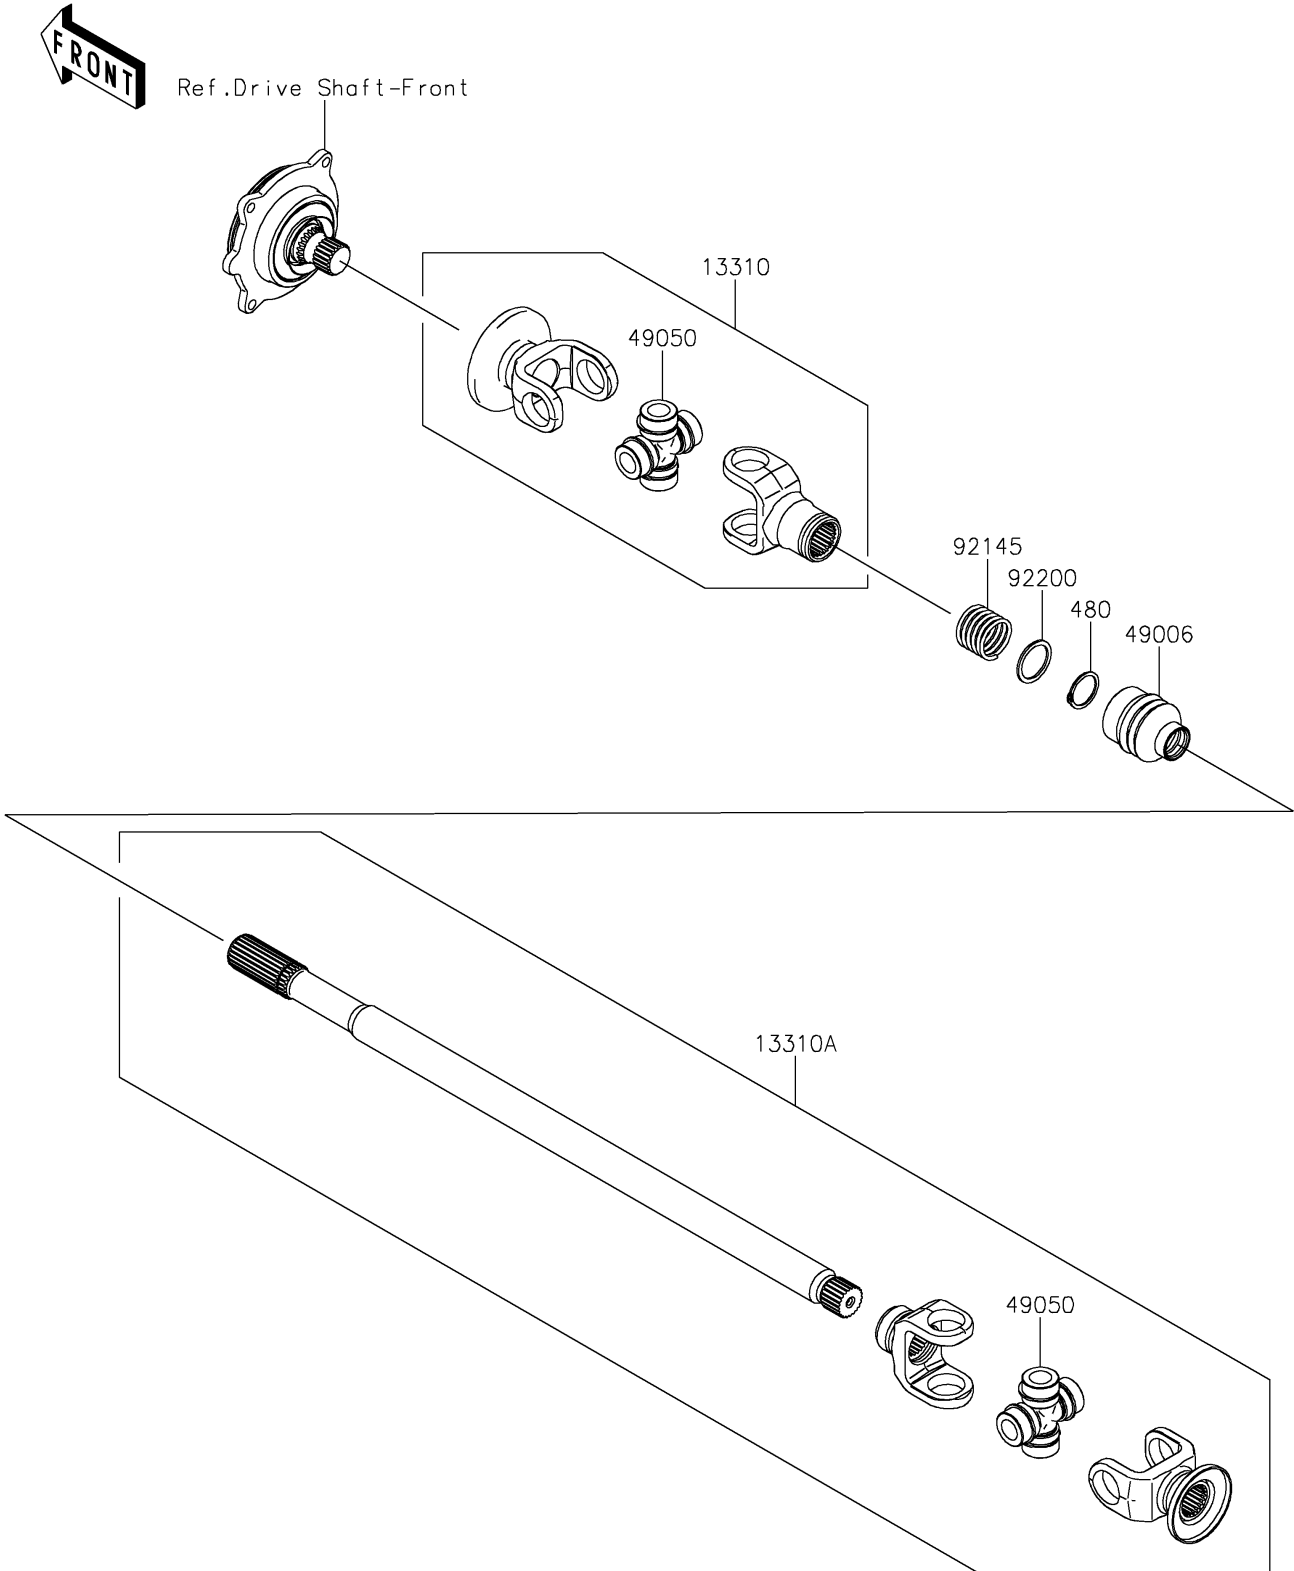

2022 Teryx PARTS DIAGRAM

Drive Shaft-Propeller

E3135

2022 Teryx PARTS LIST

Drive Shaft-Propeller

ITEM NAME	PART NUMBER	QUANTITY
SHAFT-ASSY,FRONT GEAR SIDE (Ref # 13310)	13310-0031	1
SHAFT-ASSY,FRONT ENG SIDE (Ref # 13310A)	13310-0032	1
BOOT,GEAR ASSY SIDE (Ref # 49006)	49006-0108	1
SPIDER (Ref # 49050)	49050-0034	2
SPRING (Ref # 92145)	92145-0823	1
WASHER,25X31X1.5 (Ref # 92200)	92200-0600	1
CIRCLIP-TYPE-C,24MM (Ref # 480)	480J2400	1