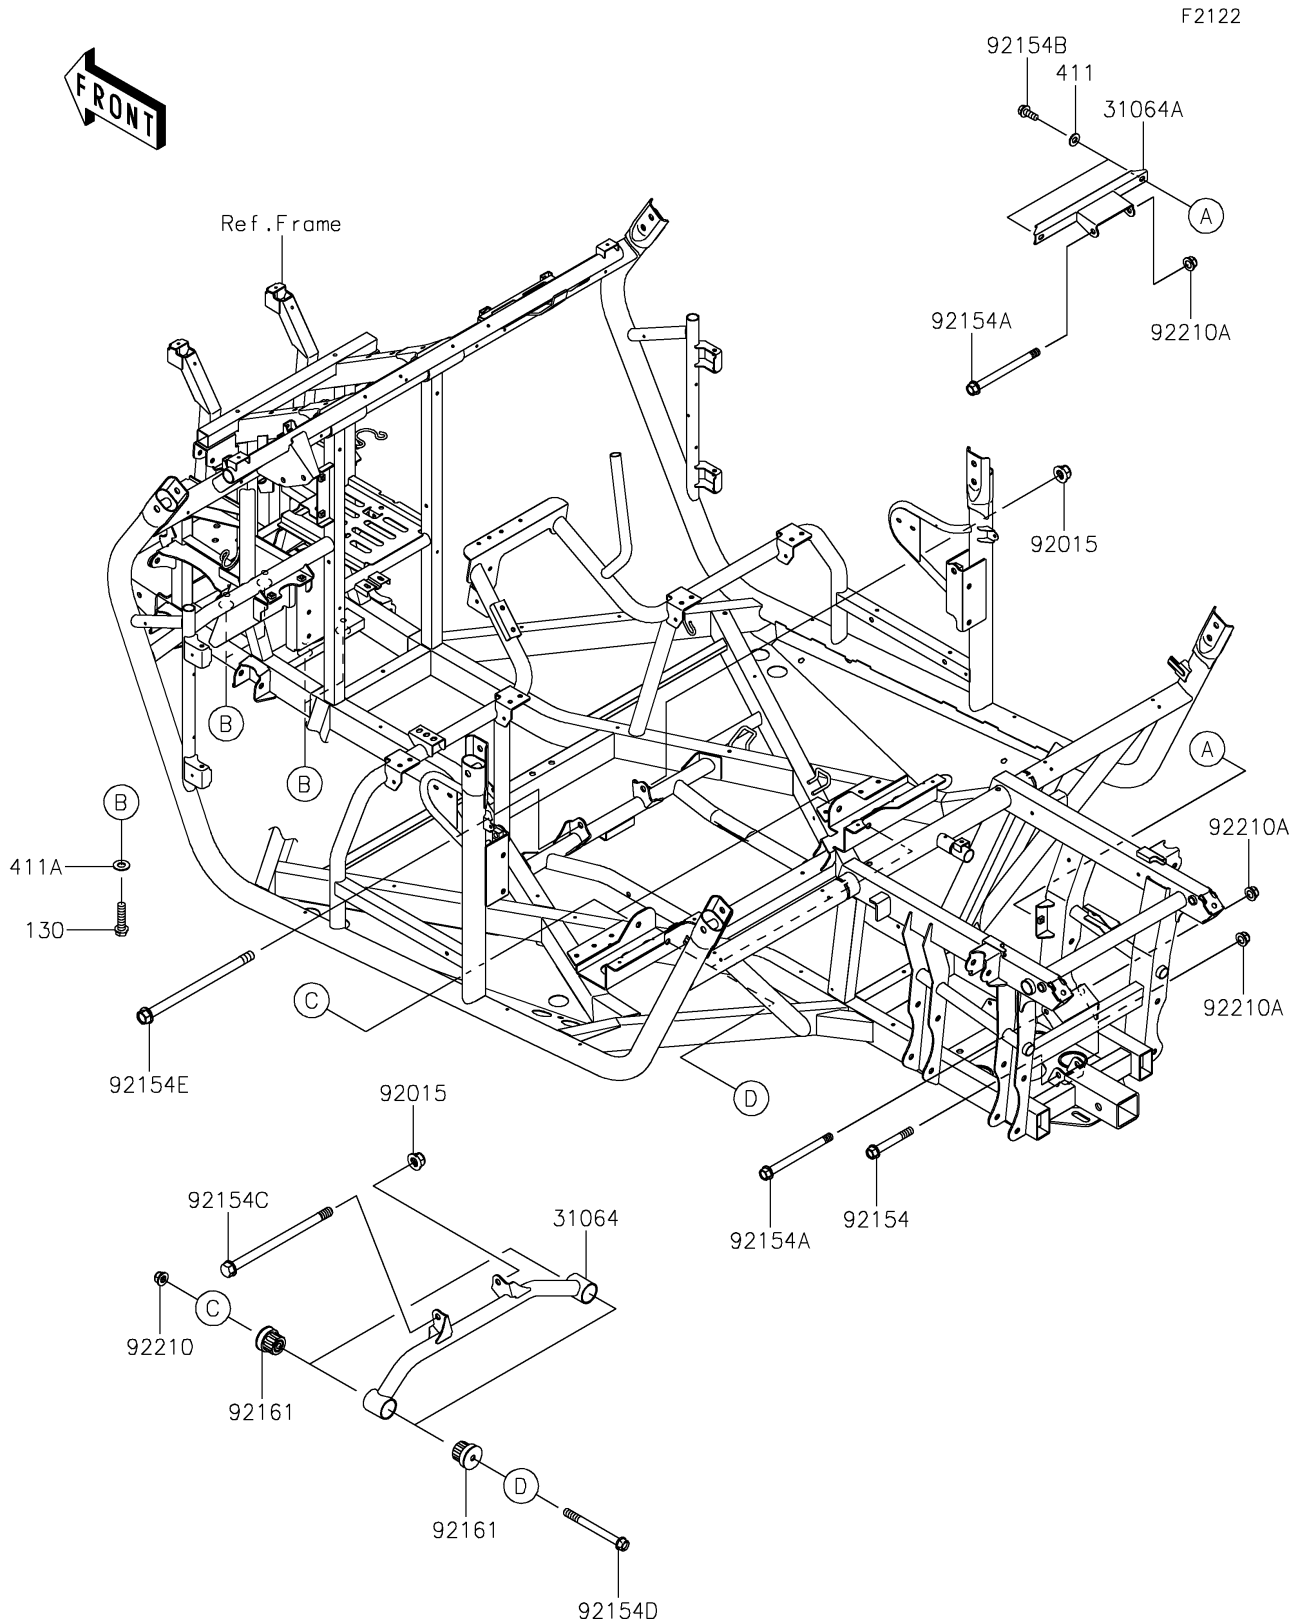

2023 Teryx PARTS DIAGRAM

Engine Mount

F2122

2023 Teryx PARTS LIST

Engine Mount

ITEM NAME	PART NUMBER	QUANTITY
PIPE-COMP,RR FRAME (Ref # 31064)	31064-0621	1
PIPE-COMP,RR GEARCASE MOUNT (Ref # 31064A)	31064-0660	1
NUT,LOCK,FLANGED,12MM (Ref # 92015)	92015-1433	2
BOLT,FLANGED,10X70 (Ref # 92154)	92154-0894	1
BOLT,FLANGED,10X120 (Ref # 92154A)	92154-0895	2
BOLT,FLANGED,8X20 (Ref # 92154B)	92154-1130	2
BOLT,FLANGED,12X190 (Ref # 92154C)	92154-1131	1
BOLT,FLANGED,10X105 (Ref # 92154D)	92154-1132	2
BOLT,FLANGED,12X200 (Ref # 92154E)	92154-1133	1
DAMPER (Ref # 92161)	92161-0423	4
NUT,LOCK,FLANGED,10MM (Ref # 92210)	92210-0276	2
NUT,LOCK,FLANGED,10MM (Ref # 92210A)	92210-1080	3
BOLT-FLANGED,10X40 (Ref # 130)	130BA1040	4
WASHER-PLAIN,8MM (Ref # 411)	411AA0800	2
WASHER-PLAIN,10MM (Ref # 411A)	411AA1000	4