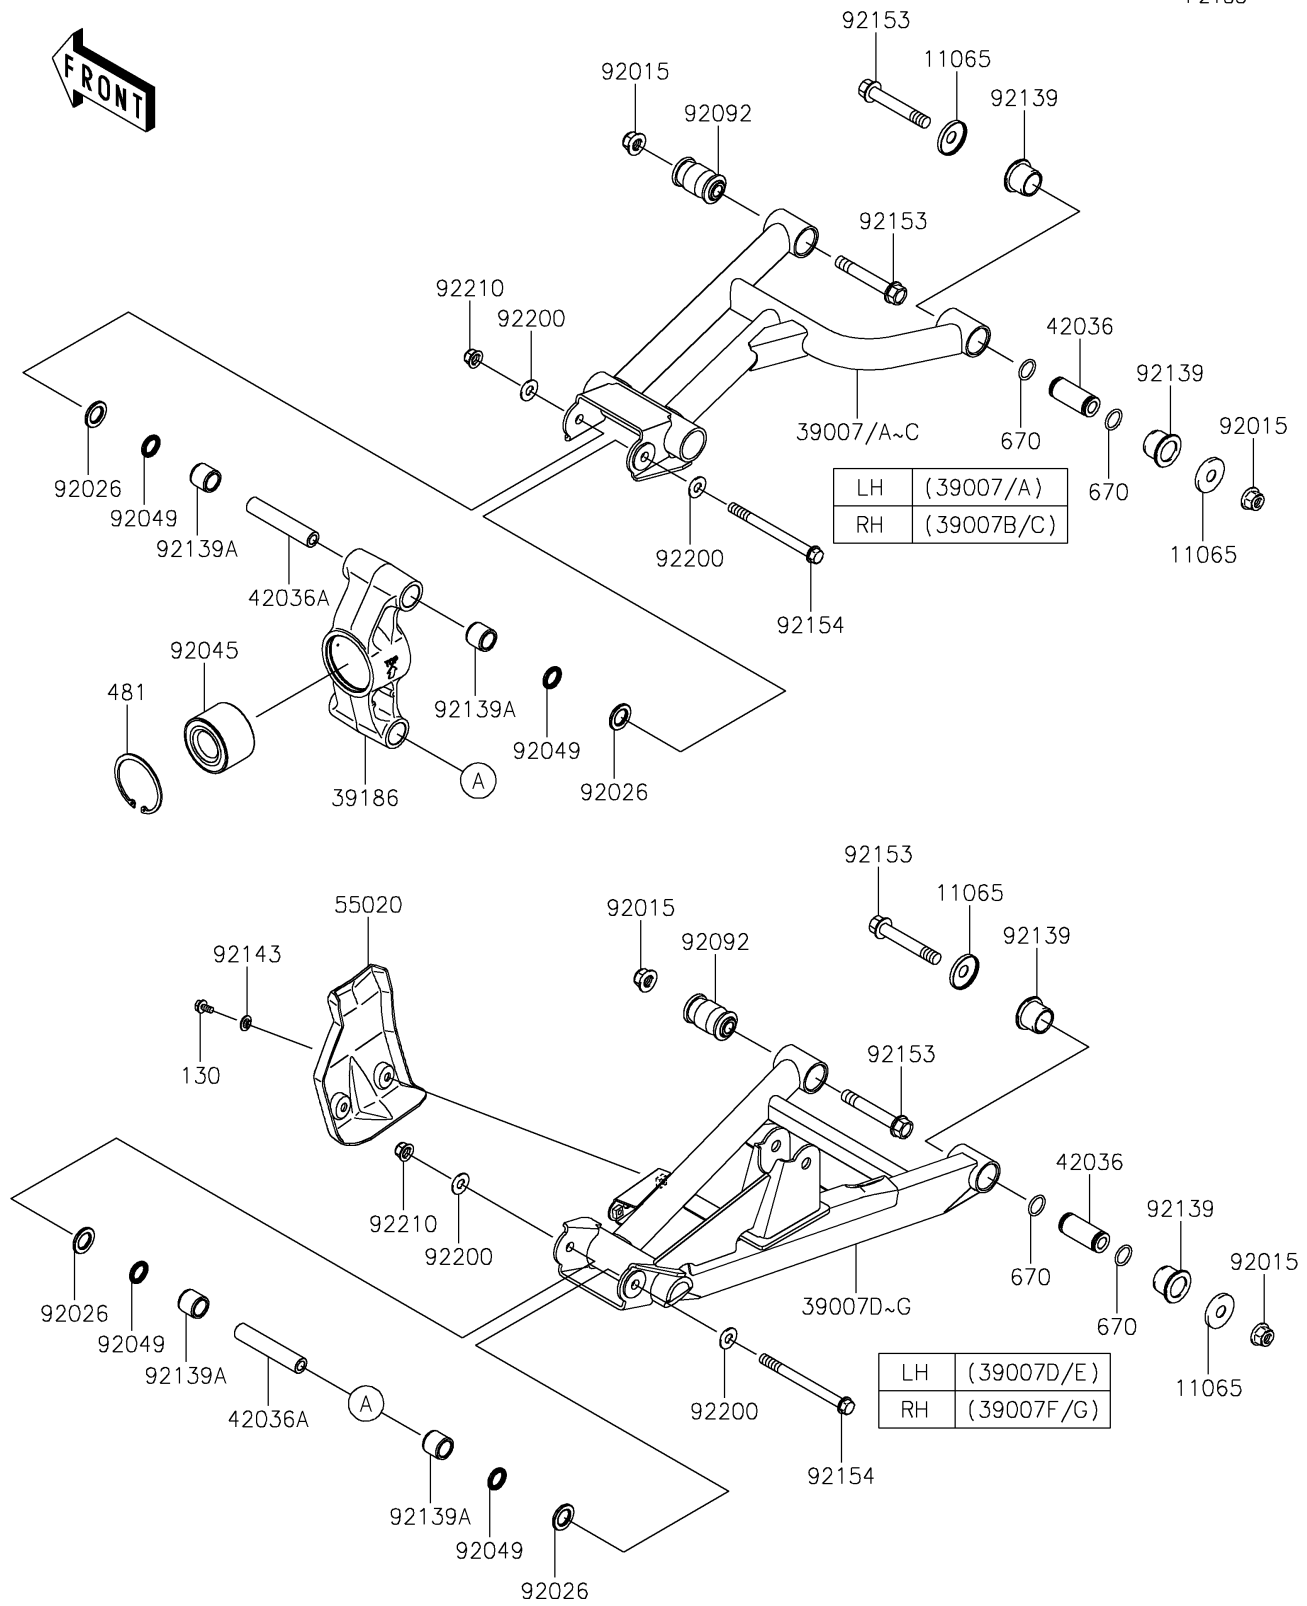

# 2023 Teryx PARTS DIAGRAM

## Rear Suspension

F2153

## 2023 Teryx PARTS LIST

### Rear Suspension

| ITEM NAME                                | PART NUMBER    | QUANTITY |
|--|----------------|----------|
| CAP (Ref # 11065)                        | 11065-0253     | 8        |
| ARM-SUSP,RR,UPP,LH,V.BLUE (Ref # 39007)  | 39007-0345-57G | 1        |
| ARM-SUSP,RR,UPP,RH,V.BLUE (Ref # 39007B) | 39007-0346-57G | 1        |
| ARM-SUSP,RR,LWR,LH,V.BLUE (Ref # 39007D) | 39007-0347-57G | 1        |
| ARM-SUSP,RR,LWR,RH,V.BLUE (Ref # 39007F) | 39007-0348-57G | 1        |
| KNUCKLE,RR (Ref # 39186)                 | 39186-0316     | 2        |
| SLEEVE (Ref # 42036)                     | 42036-0062     | 4        |
| SLEEVE,10X17X88 (Ref # 42036A)           | 42036-0710     | 4        |
| GUARD,REAR ARM (Ref # 55020)             | 55020-0805     | 2        |
| NUT,LOCK,FLANGED,12MM (Ref # 92015)      | 92015-1433     | 8        |
| SPACER,17X28.6X3 (Ref # 92026)           | 92026-0746     | 8        |
| BEARING-BALL,30X62X40 (Ref # 92045)      | 92045-0801     | 2        |
| SEAL-OIL,17X24X3 (Ref # 92049)           | 92049-0726     | 8        |
| BUSHING-RUBBER (Ref # 92092)             | 92092-0555     | 4        |
| BUSHING (Ref # 92139)                    | 92139-0231     | 8        |
| BUSHING,17X24X21.5 (Ref # 92139A)        | 92139-0736     | 8        |
| COLLAR (Ref # 92143)                     | 92143-1087     | 4        |
| BOLT,FLANGED,12X76.5 (Ref # 92153)       | 92153-1733     | 8        |
| BOLT,FLANGED,10X117 (Ref # 92154)        | 92154-0743     | 4        |
| WASHER,10.3X23X1.6 (Ref # 92200)         | 92200-2009     | 8        |
| NUT,LOCK,FLANGED,10MM (Ref # 92210)      | 92210-1080     | 4        |
| BOLT-FLANGED,6X12 (Ref # 130)            | 130BA0612      | 4        |
| CIRCLIP (Ref # 481)                      | 481J6200       | 2        |
| O RING,18MM (Ref # 670)                  | 670B2018       | 8        |