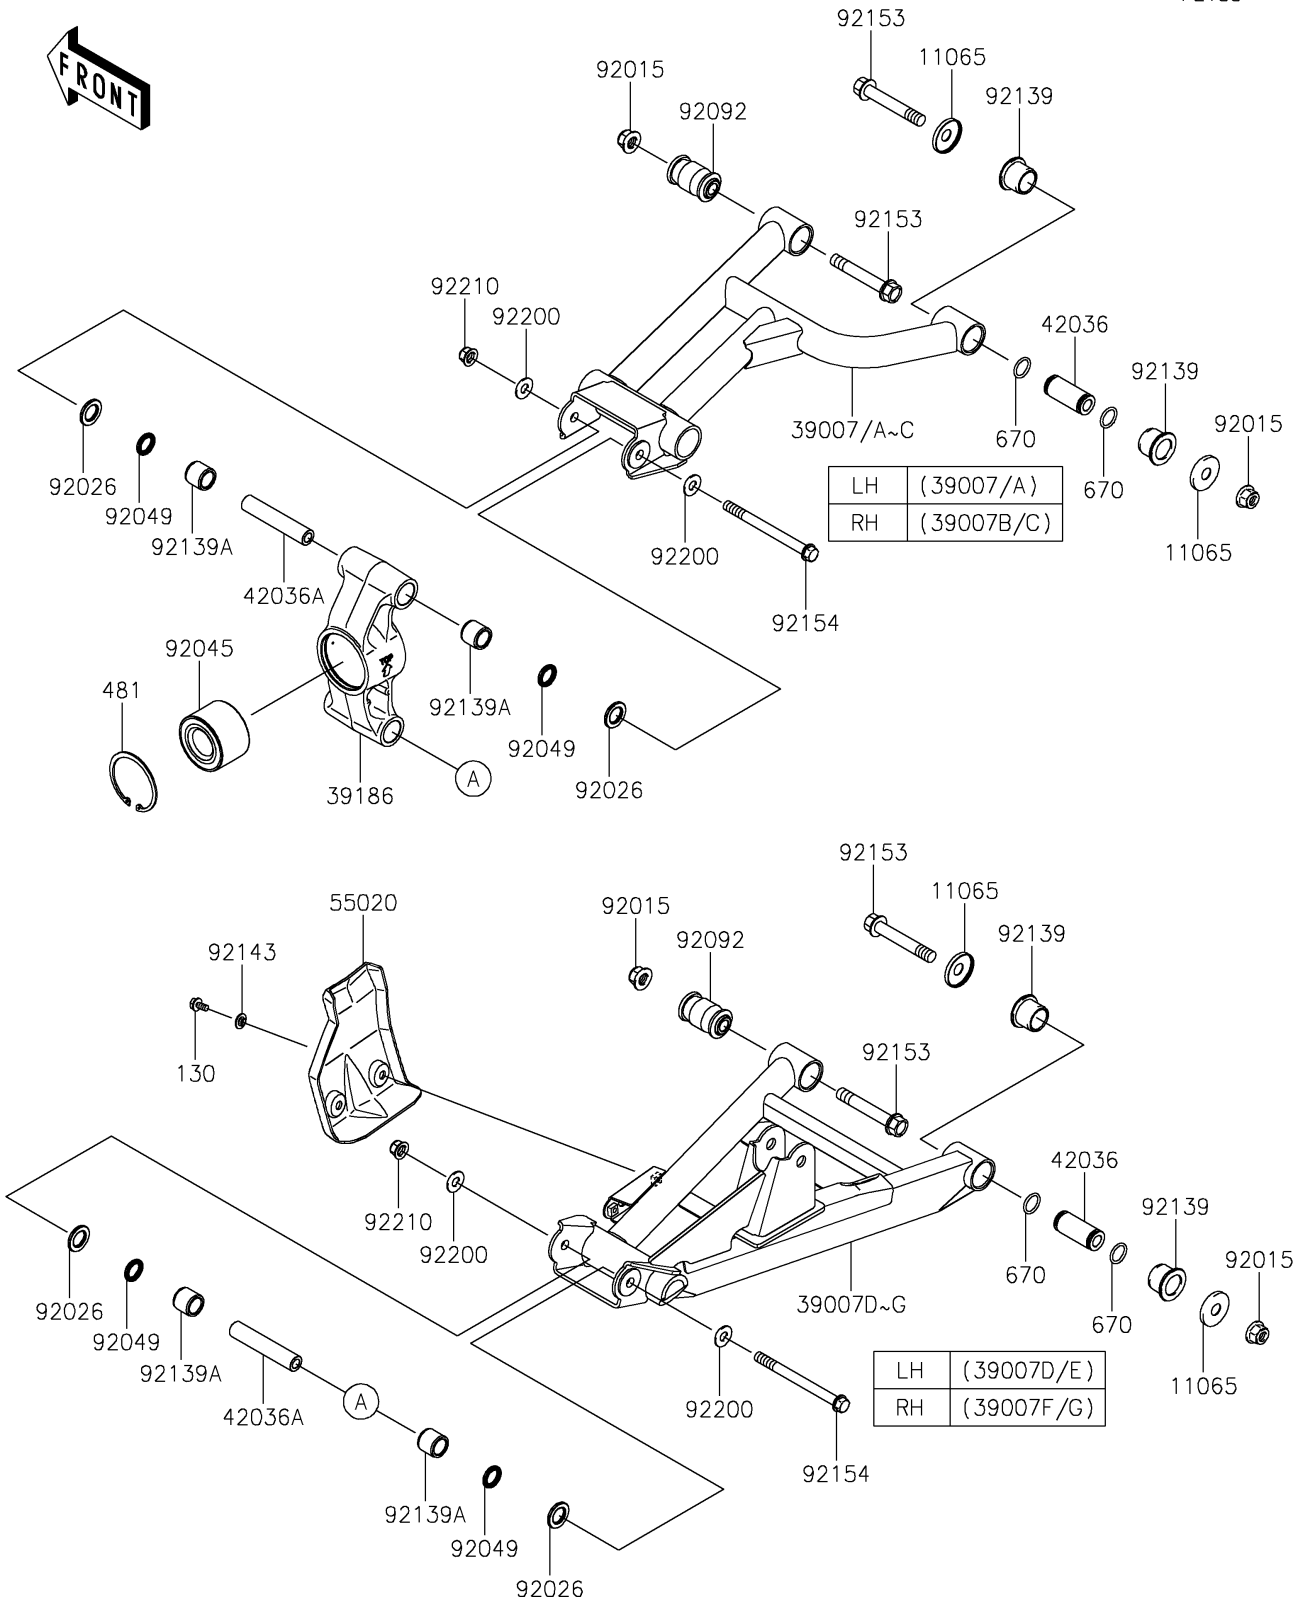

2024 TERYX® PARTS DIAGRAM

Rear Suspension

F2153

2024 TERYX® PARTS LIST

Rear Suspension

ITEM NAME	PART NUMBER	QUANTITY
CAP (Ref # 11065)	11065-0253	8
ARM-SUSP,RR,UPP,LH,P.C.P.BLUE (Ref # 39007A)	39007-0345-57M	1
ARM-SUSP,RR,UPP,RH,P.C.P.BLUE (Ref # 39007C)	39007-0346-57M	1
ARM-SUSP,RR,LWR,LH,P.C.P.BLUE (Ref # 39007E)	39007-0347-57M	1
ARM-SUSP,RR,LWR,RH,P.C.P.BLUE (Ref # 39007G)	39007-0348-57M	1
KNUCKLE,RR (Ref # 39186)	39186-0316	2
SLEEVE (Ref # 42036)	42036-0062	4
SLEEVE,10X17X88 (Ref # 42036A)	42036-0710	4
GUARD,REAR ARM (Ref # 55020)	55020-0805	2
NUT,LOCK,FLANGED,12MM (Ref # 92015)	92015-1433	8
SPACER,17X28.6X3 (Ref # 92026)	92026-0746	8
BEARING-BALL,30X62X40 (Ref # 92045)	92045-0801	2
SEAL-OIL,17X24X3 (Ref # 92049)	92049-0726	8
BUSHING-RUBBER (Ref # 92092)	92092-0555	4
BUSHING (Ref # 92139)	92139-0231	8
BUSHING,17X24X21.5 (Ref # 92139A)	92139-0736	8
COLLAR (Ref # 92143)	92143-1087	4
BOLT,FLANGED,12X76.5 (Ref # 92153)	92153-1733	8
BOLT,FLANGED,10X117 (Ref # 92154)	92154-0743	4
WASHER,10.3X23X1.6 (Ref # 92200)	92200-2009	8
NUT,LOCK,FLANGED,10MM (Ref # 92210)	92210-1080	4
BOLT-FLANGED,6X12 (Ref # 130)	130BA0612	4
CIRCLIP (Ref # 481)	481J6200	2
O RING,18MM (Ref # 670)	670B2018	8