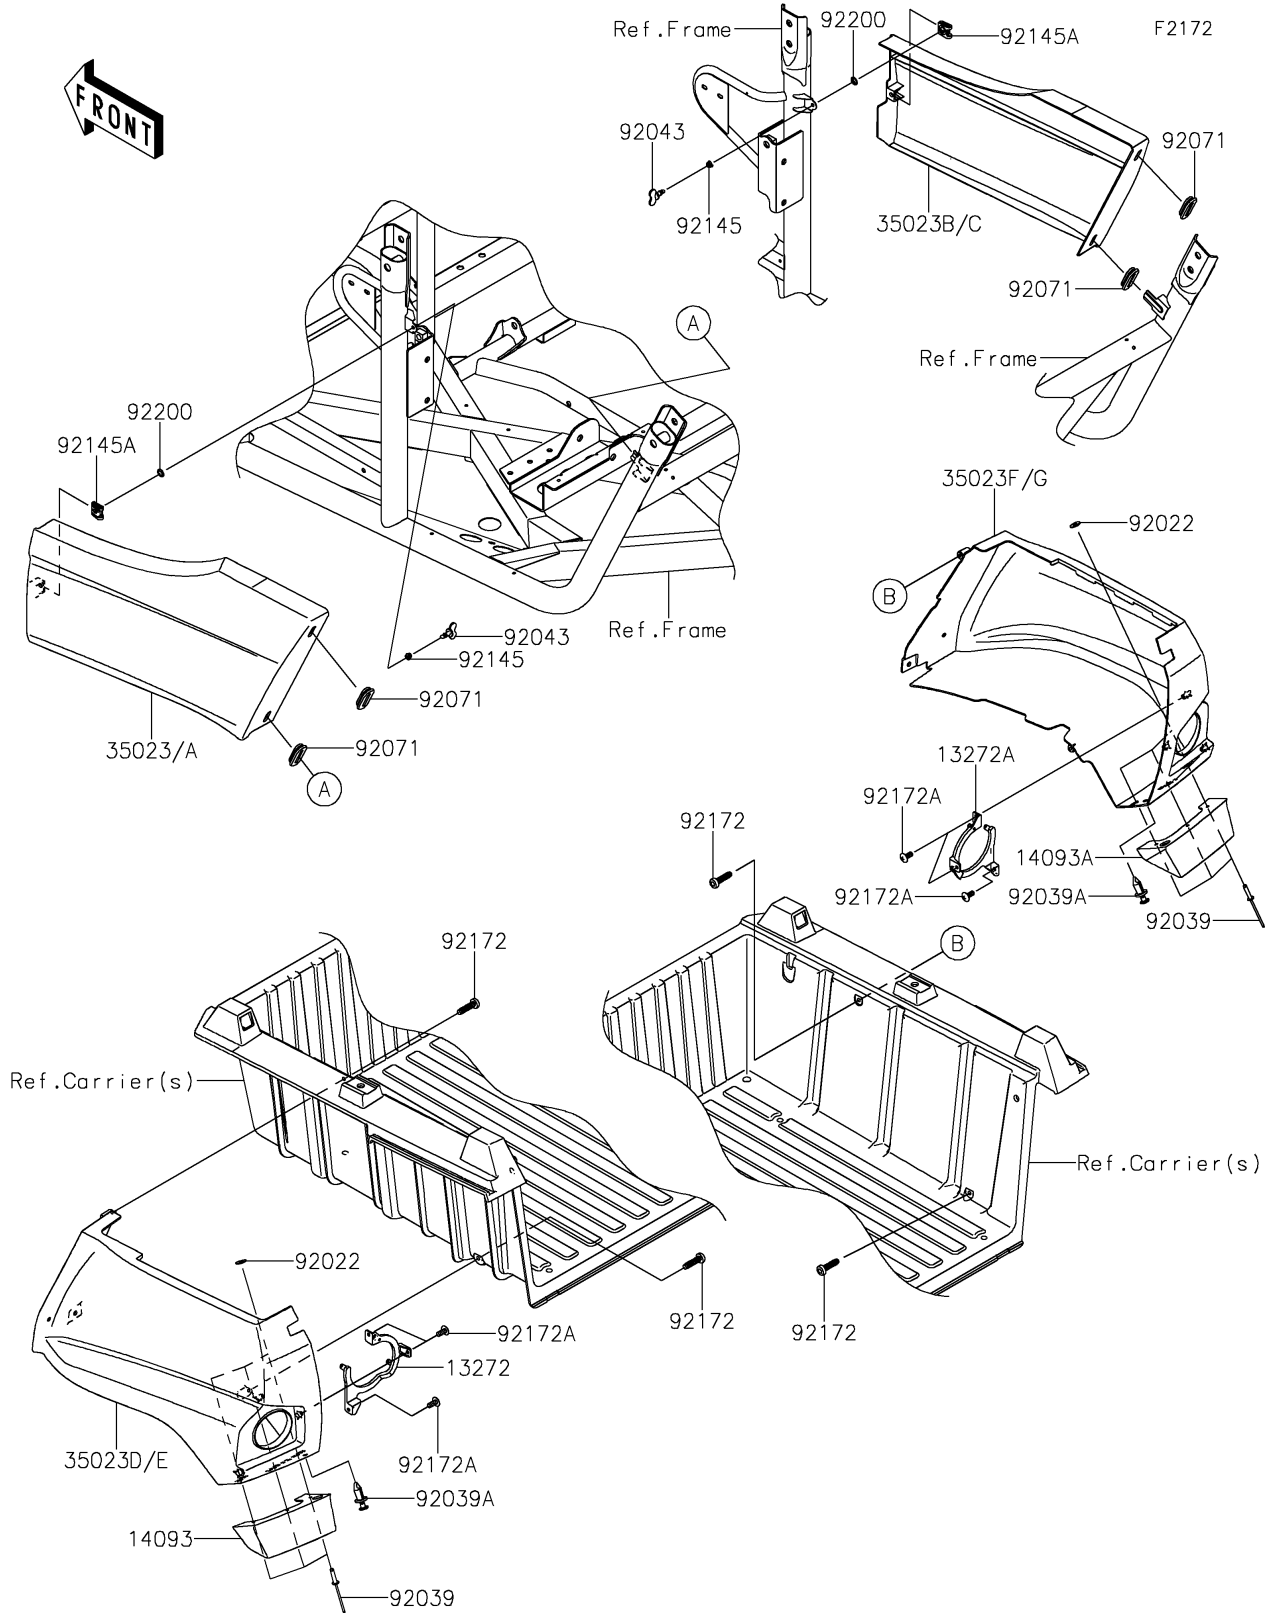

2024 TERYX® PARTS DIAGRAM

Rear Fender(s)

2024 TERYX® PARTS LIST

Rear Fender(s)

ITEM NAME	PART NUMBER	QUANTITY
PLATE,TAILLIGHT MOUNT,LH (Ref # 13272)	13272-1481	1
PLATE,TAILLIGHT MOUNT,RH (Ref # 13272A)	13272-1482	1
COVER,MUD GUARD,LH (Ref # 14093)	14093-0001	1
COVER,MUD GUARD,RH (Ref # 14093A)	14093-0002	1
FENDER-REAR,FR,LH,S.BLACK (Ref # 35023A)	35023-0366-839	1
FENDER-REAR,FR,RH,S.BLACK (Ref # 35023C)	35023-0367-839	1
FENDER-REAR,RR,LH,S.BLACK (Ref # 35023E)	35023-0368-839	1
FENDER-REAR,RR,RH,S.BLACK (Ref # 35023G)	35023-0369-839	1
WASHER,5.2X13X1 (Ref # 92022)	92022-1380	6
RIVET,5X23.3 (Ref # 92039)	92039-0769	6
RIVET (Ref # 92039A)	92039-0776	2
PIN,WINGED,240 (Ref # 92043)	92043-0779	2
GROMMET (Ref # 92071)	92071-1187	4
SPRING (Ref # 92145)	92145-0905	2
SPRING,CLIP (Ref # 92145A)	92145-0906	2
SCREW (Ref # 92172)	92172-0886	4
SCREW,5X12 (Ref # 92172A)	92172-3714	6
WASHER (Ref # 92200)	92200-0800	2