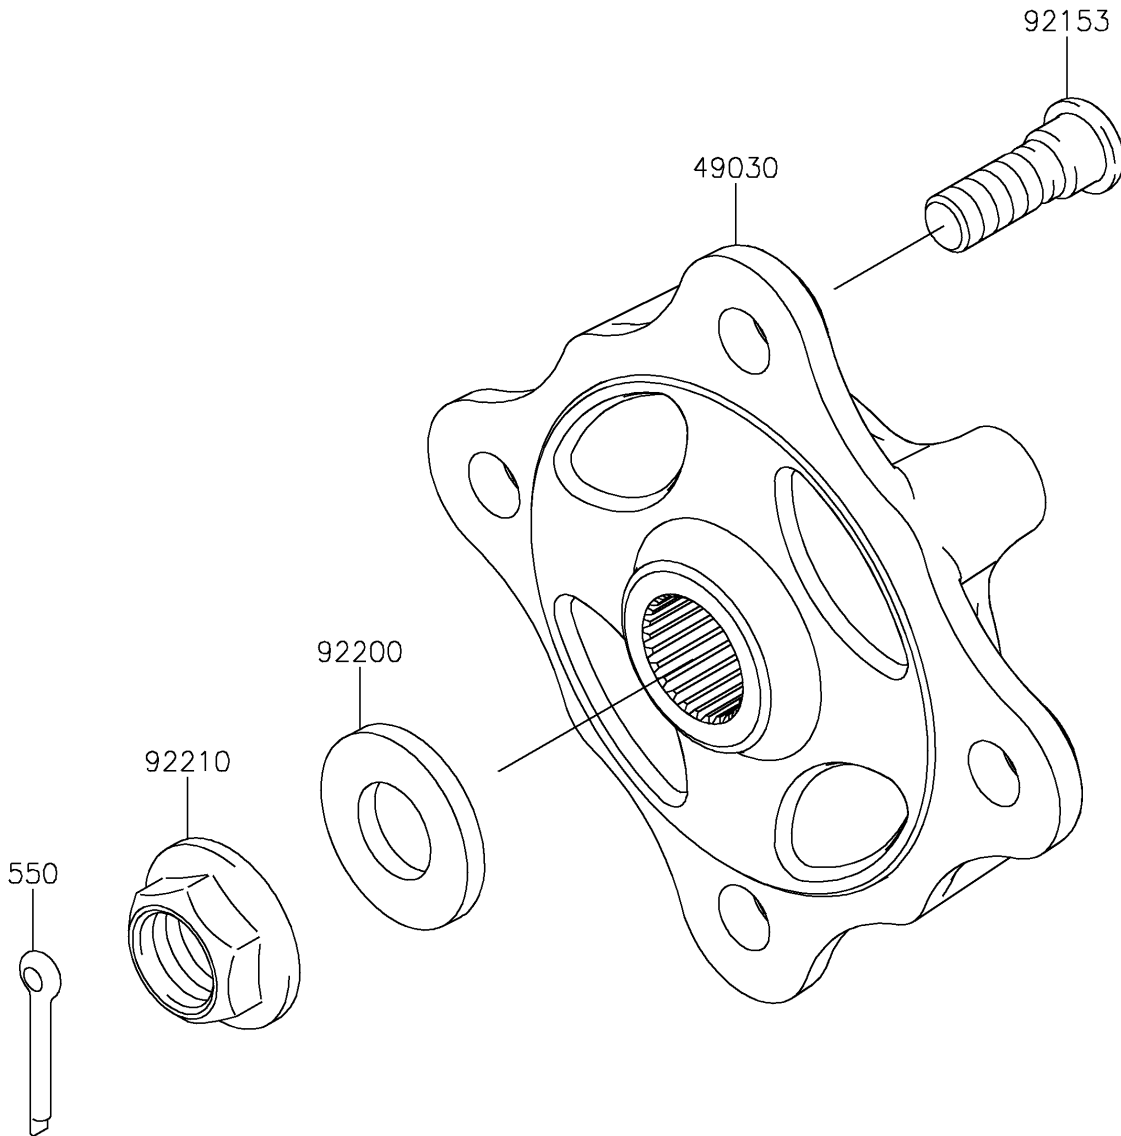

# 2024 Teryx® PARTS DIAGRAM

Front Hubs/Brakes

F2230

## 2024 Teryx® PARTS LIST

### Front Hubs/Brakes

ITEM NAME	PART NUMBER	QUANTITY
HUB,FR (Ref # 49030)	49030-0560	2
BOLT,12MM (Ref # 92153)	92153-1915	8
WASHER,20.3X41X4.5 (Ref # 92200)	92200-0921	2
NUT,FLANGED,20MM (Ref # 92210)	92210-2093	2
PIN-COTTER,4.0X30 (Ref # 550)	550AA4030	2