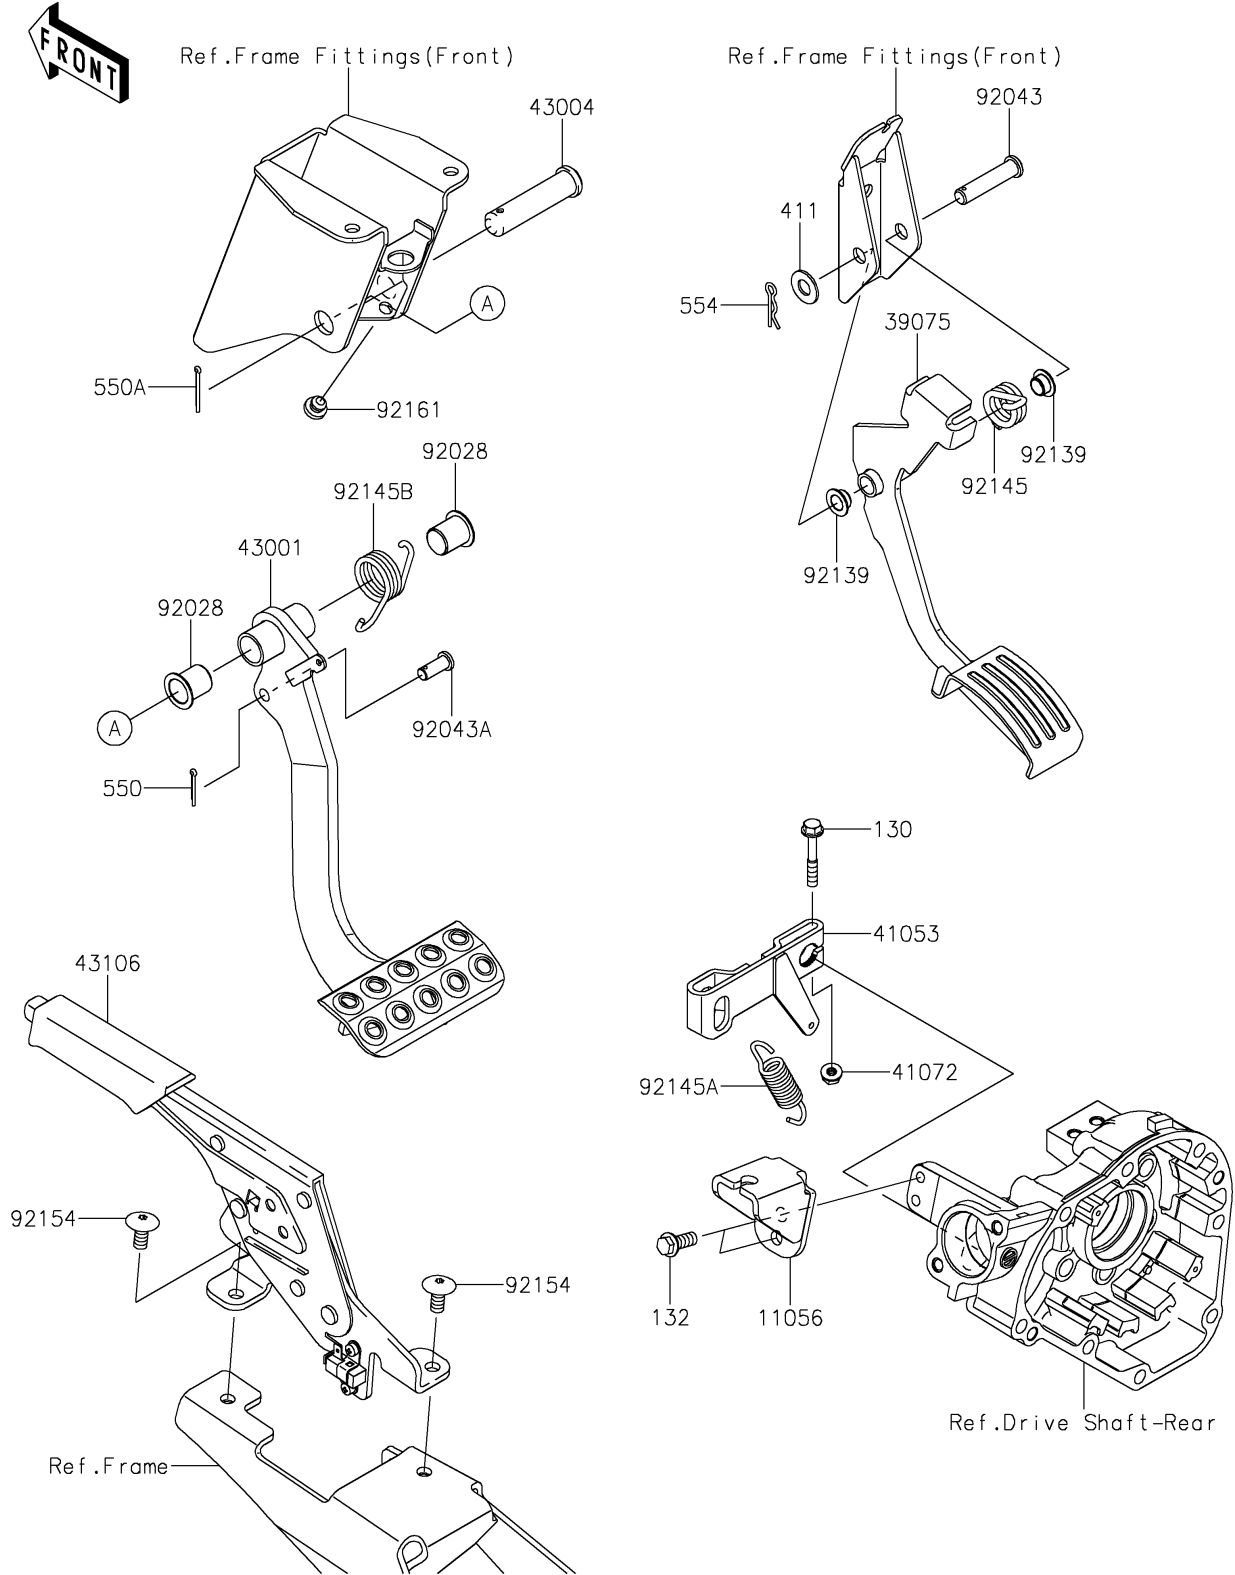

2022 Teryx PARTS DIAGRAM

Brake Pedal/Throttle Lever

F2260

2022 Teryx PARTS LIST

Brake Pedal/Throttle Lever

ITEM NAME	PART NUMBER	QUANTITY
BRACKET (Ref # 11056)	11056-2267	1
LEVER-THROTTLE (Ref # 39075)	39075-0019	1
LEVER-BRAKE CAM (Ref # 41053)	41053-0023	1
NUT,6MM (Ref # 41072)	41072-007	1
LEVER-BRAKE,PEDAL (Ref # 43001)	43001-0739	1
SHAFT-BRAKE (Ref # 43004)	43004-1128	1
LEVER-ASSY-PARKING BRAKE (Ref # 43106)	43106-0009	1
BUSHING (Ref # 92028)	92028-1571	2
PIN,10X42.5 (Ref # 92043)	92043-0707	1
PIN (Ref # 92043A)	92043-1039	1
BUSHING (Ref # 92139)	92139-0230	2
SPRING,THROTTLE (Ref # 92145)	92145-0831	1
SPRING,BRAKE CAM LEVER (Ref # 92145A)	92145-0880	1
SPRING,BRAKE PEDAL RETURN (Ref # 92145B)	92145-1615	1
BOLT-FLANGED,8X18 (Ref # 92154)	92154-2692	2
DAMPER (Ref # 92161)	92161-1084	1
BOLT-FLANGED,6X40 (Ref # 130)	130CA0640	1
BOLT-FLANGED-SMALL,8X20 (Ref # 132)	132BA0820	2
WASHER-PLAIN,10MM (Ref # 411)	411AA1000	1
PIN-COTTER,2.5X18 (Ref # 550)	550AA2518	1
PIN-COTTER,2.5X25 (Ref # 550A)	550AA2525	1
PIN-SNAP,10MM (Ref # 554)	554DA1000	1