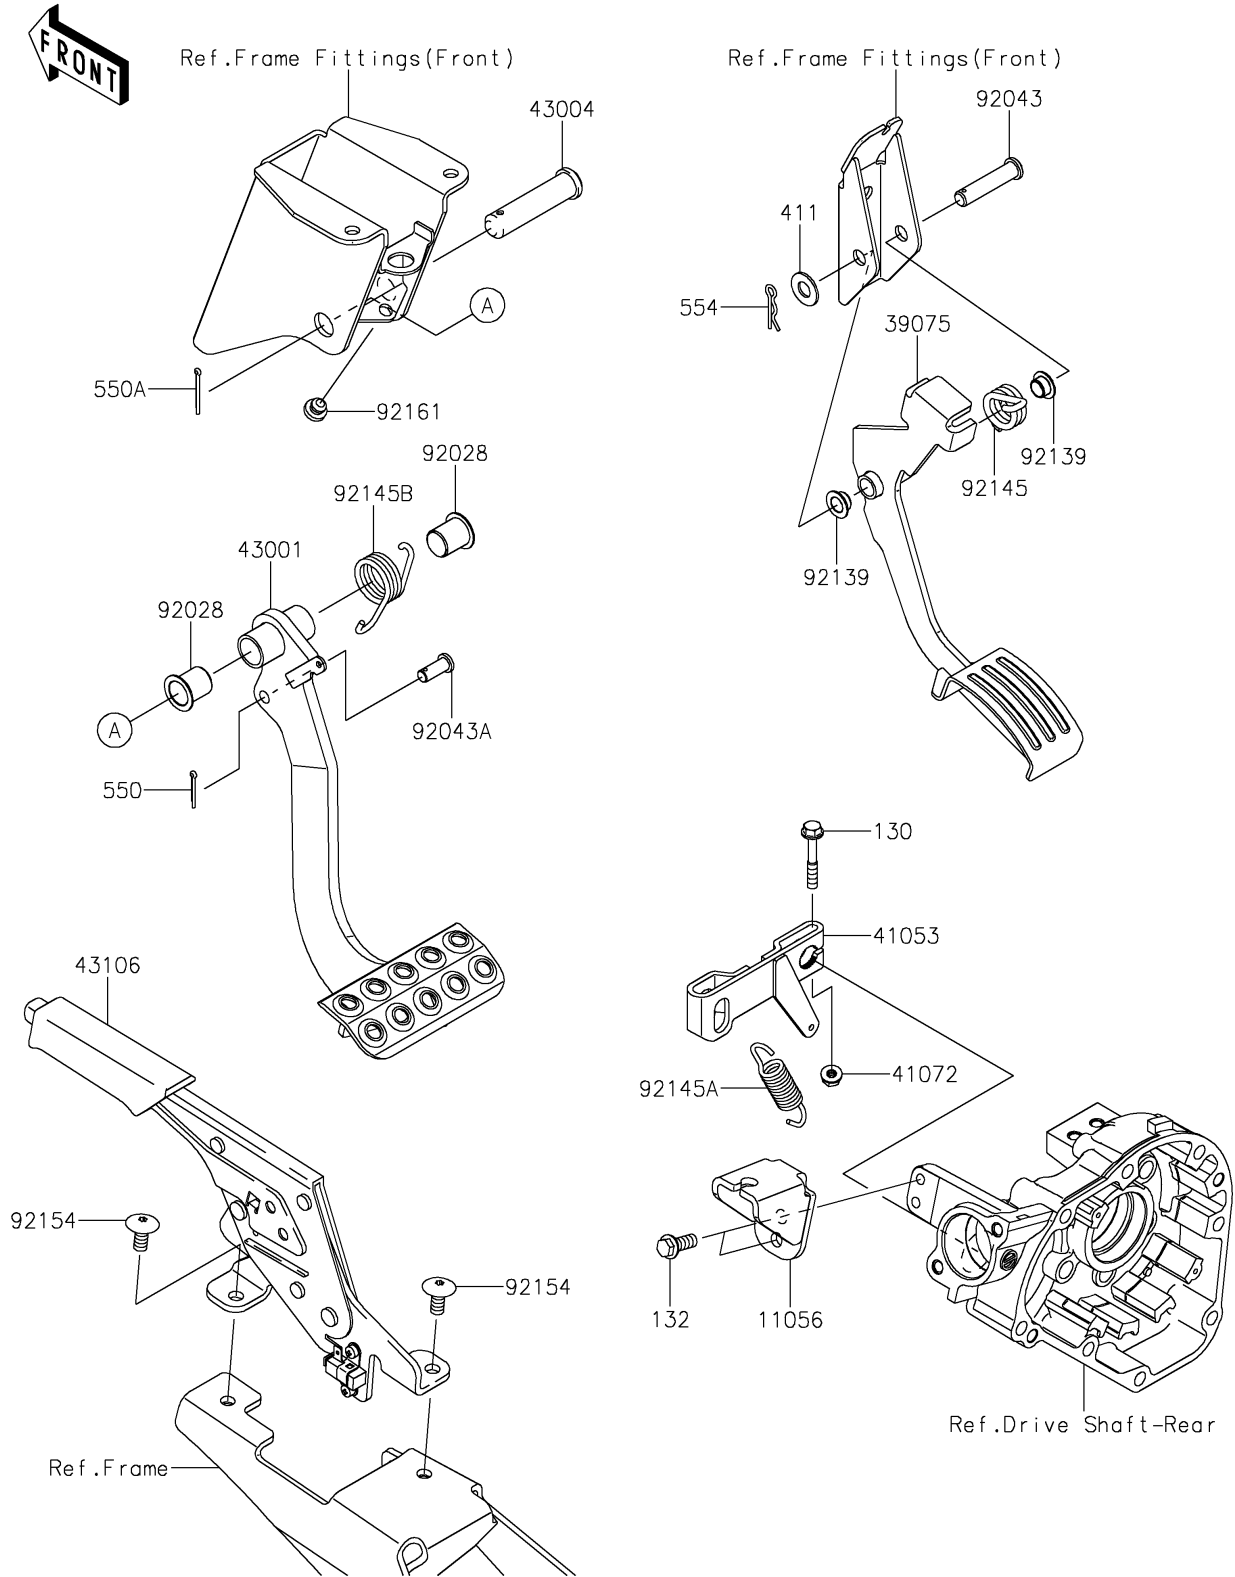

# 2022 TERYX® PARTS DIAGRAM

## Brake Pedal/Throttle Lever

F2260

# 2022 TERYX® PARTS LIST

Brake Pedal/Throttle Lever

ITEM NAME	PART NUMBER	QUANTITY
-----------	-------------	----------