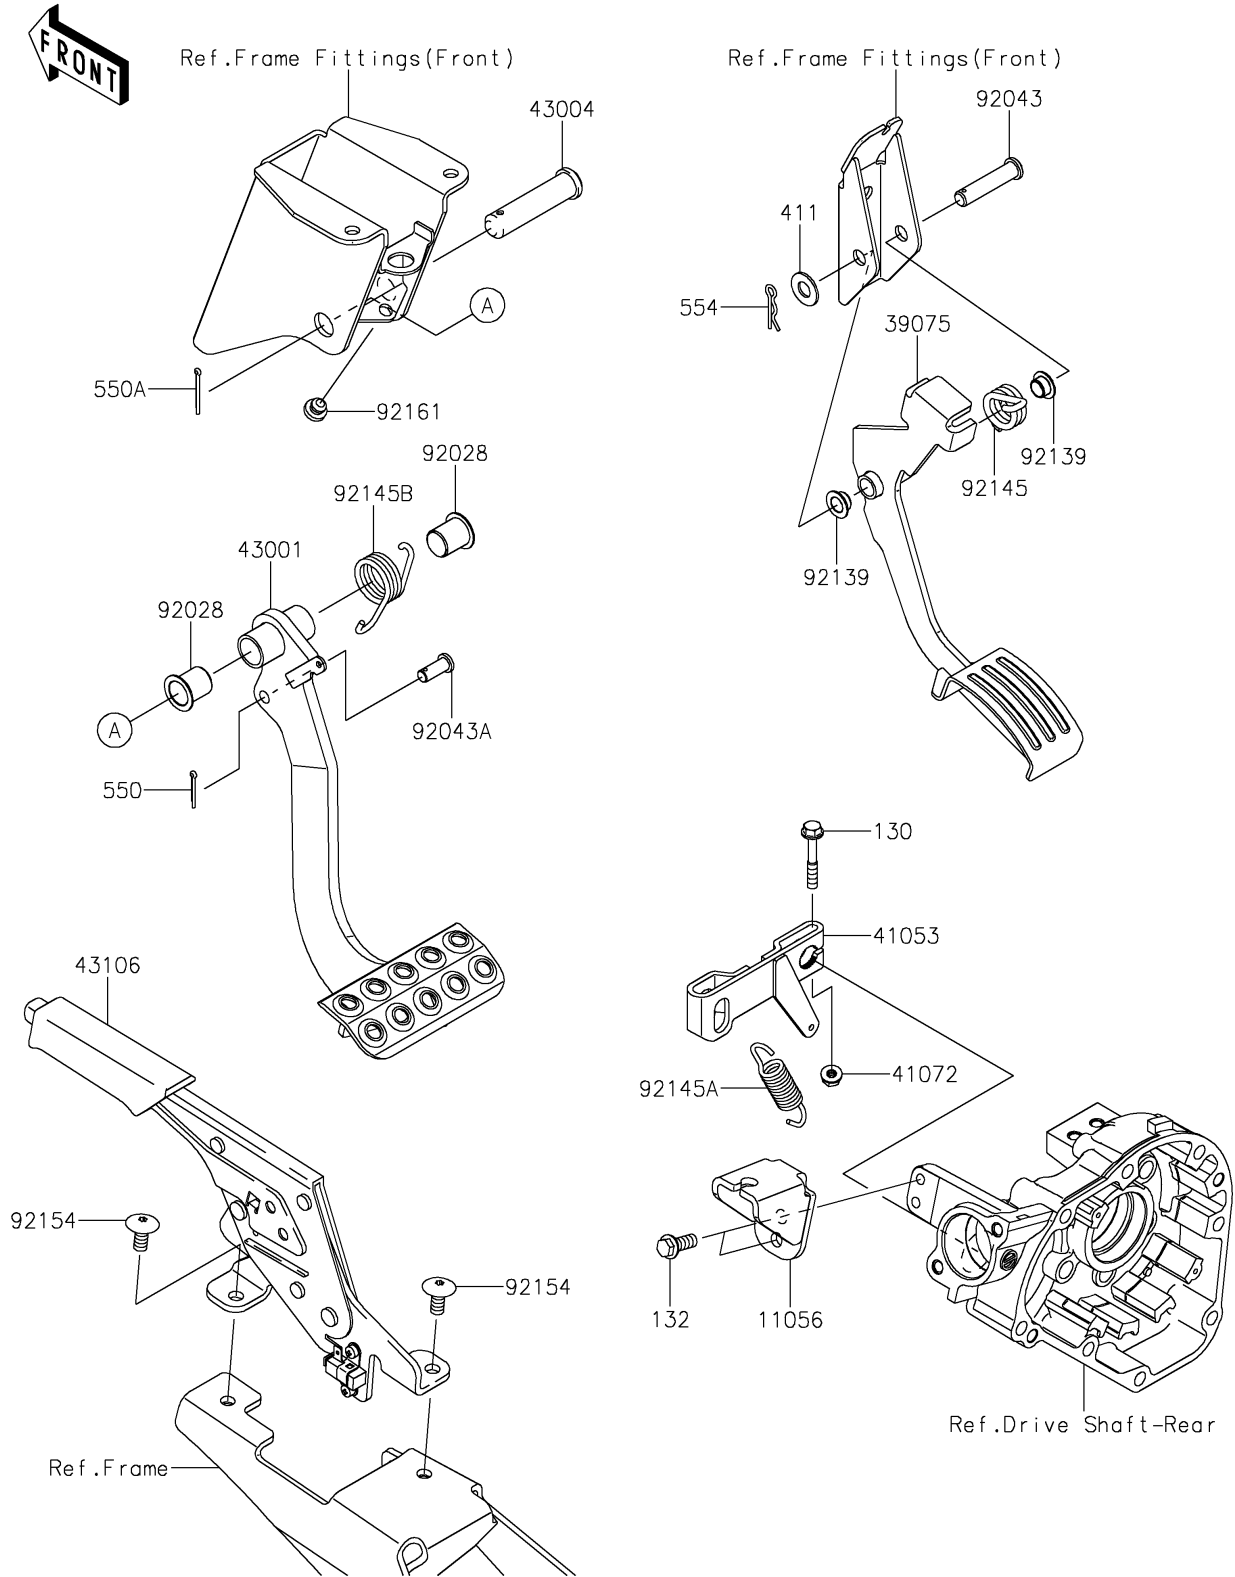

2023 TERYX® PARTS DIAGRAM

Brake Pedal/Throttle Lever

F2260

2023 TERYX® PARTS LIST

Brake Pedal/Throttle Lever

ITEM NAME	PART NUMBER	QUANTITY
BRACKET (Ref # 11056)	11056-2267	1
LEVER-THROTTLE (Ref # 39075)	39075-0019	1
LEVER-BRAKE CAM (Ref # 41053)	41053-0023	1
NUT,6MM (Ref # 41072)	41072-007	1
LEVER-BRAKE,PEDAL (Ref # 43001)	43001-0739	1
SHAFT-BRAKE (Ref # 43004)	43004-1128	1
LEVER-ASSY-PARKING BRAKE (Ref # 43106)	43106-0009	1
BUSHING (Ref # 92028)	92028-1571	2
PIN,10X42.5 (Ref # 92043)	92043-0707	1
PIN (Ref # 92043A)	92043-1039	1
BUSHING (Ref # 92139)	92139-0230	2
SPRING,THROTTLE (Ref # 92145)	92145-0831	1
SPRING,BRAKE CAM LEVER (Ref # 92145A)	92145-0880	1
SPRING,BRAKE PEDAL RETURN (Ref # 92145B)	92145-1615	1
BOLT-FLANGED,8X18 (Ref # 92154)	92154-2692	2
DAMPER (Ref # 92161)	92161-1084	1
BOLT-FLANGED,6X40 (Ref # 130)	130CA0640	1
BOLT-FLANGED-SMALL,8X20 (Ref # 132)	132BA0820	2
WASHER-PLAIN,10MM (Ref # 411)	411AA1000	1
PIN-COTTER,2.5X18 (Ref # 550)	550AA2518	1
PIN-COTTER,2.5X25 (Ref # 550A)	550AA2525	1
PIN-SNAP,10MM (Ref # 554)	554DA1000	1