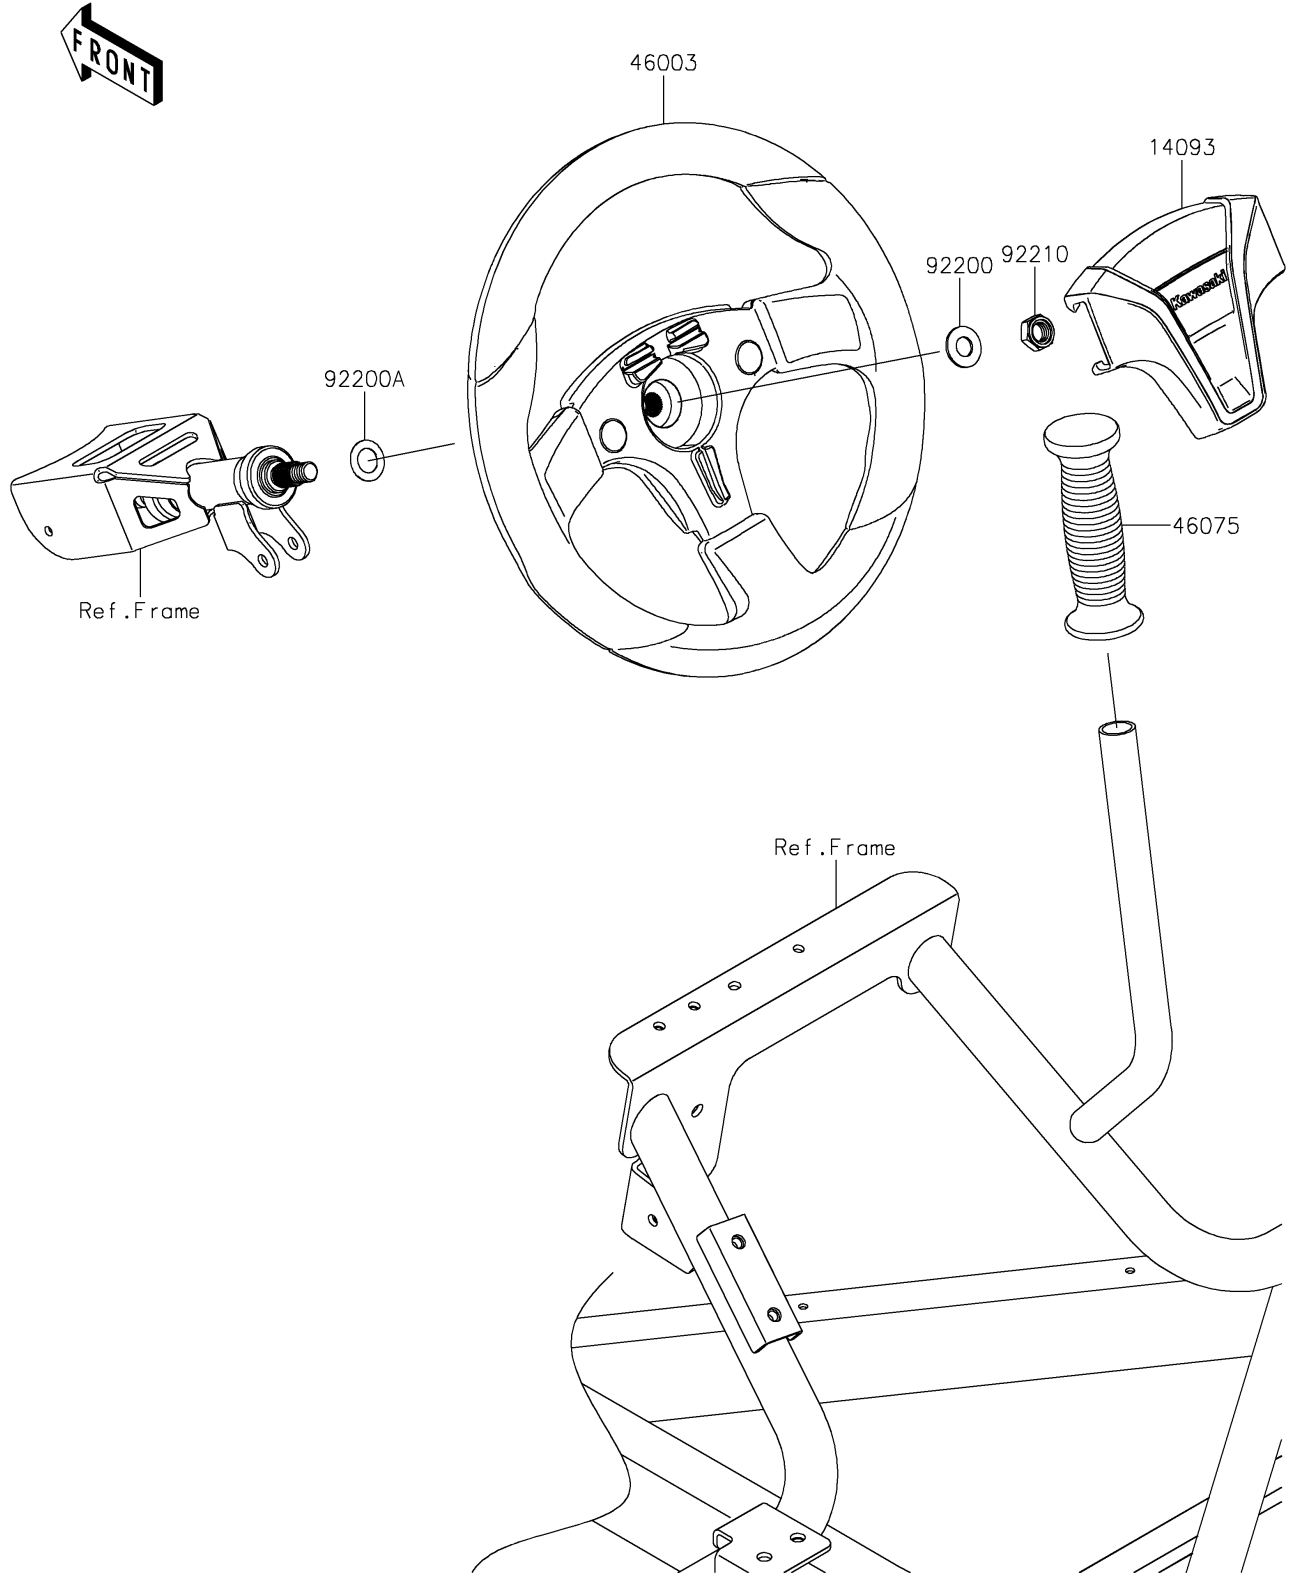

2022 Teryx PARTS DIAGRAM

Steering Wheel

F2311

2022 Teryx PARTS LIST

Steering Wheel

ITEM NAME	PART NUMBER	QUANTITY
COVER,HANDLE (Ref # 14093)	14093-0803	1
HANDLE (Ref # 46003)	46003-0809	1
GRIP (Ref # 46075)	46075-0582	1
WASHER,12.1X25X1.6 (Ref # 92200)	92200-0455	1
WASHER,15X25X1.6 (Ref # 92200A)	92200-0460	1
NUT,LOCK,12MM (Ref # 92210)	92210-1249	1