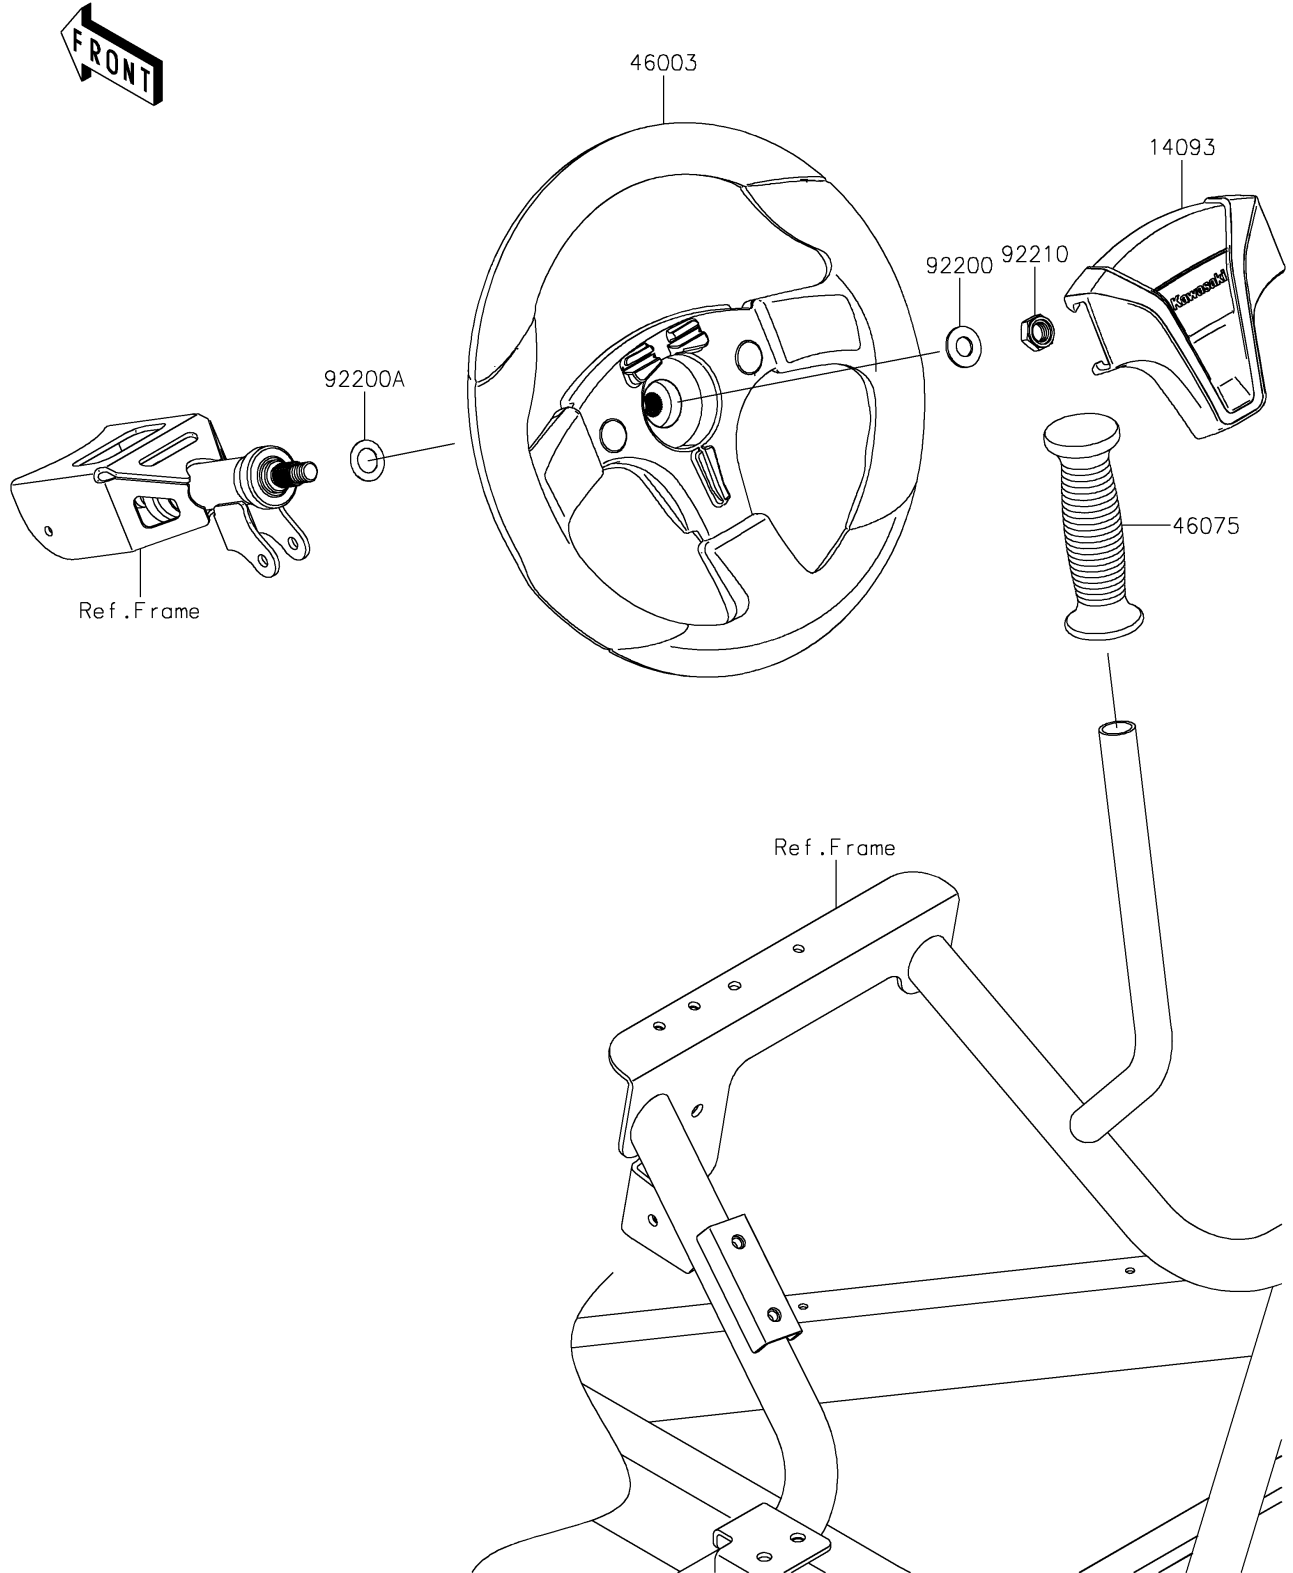

2023 Teryx PARTS DIAGRAM

Steering Wheel

F2311

2023 Teryx PARTS LIST

Steering Wheel

ITEM NAME	PART NUMBER	QUANTITY
COVER,HANDLE (Ref # 14093)	14093-0803	1
HANDLE (Ref # 46003)	46003-0809	1
GRIP (Ref # 46075)	46075-0582	1
WASHER,12.1X25X1.6 (Ref # 92200)	92200-0455	1
WASHER,15X25X1.6 (Ref # 92200A)	92200-0460	1
NUT,LOCK,12MM (Ref # 92210)	92210-1249	1