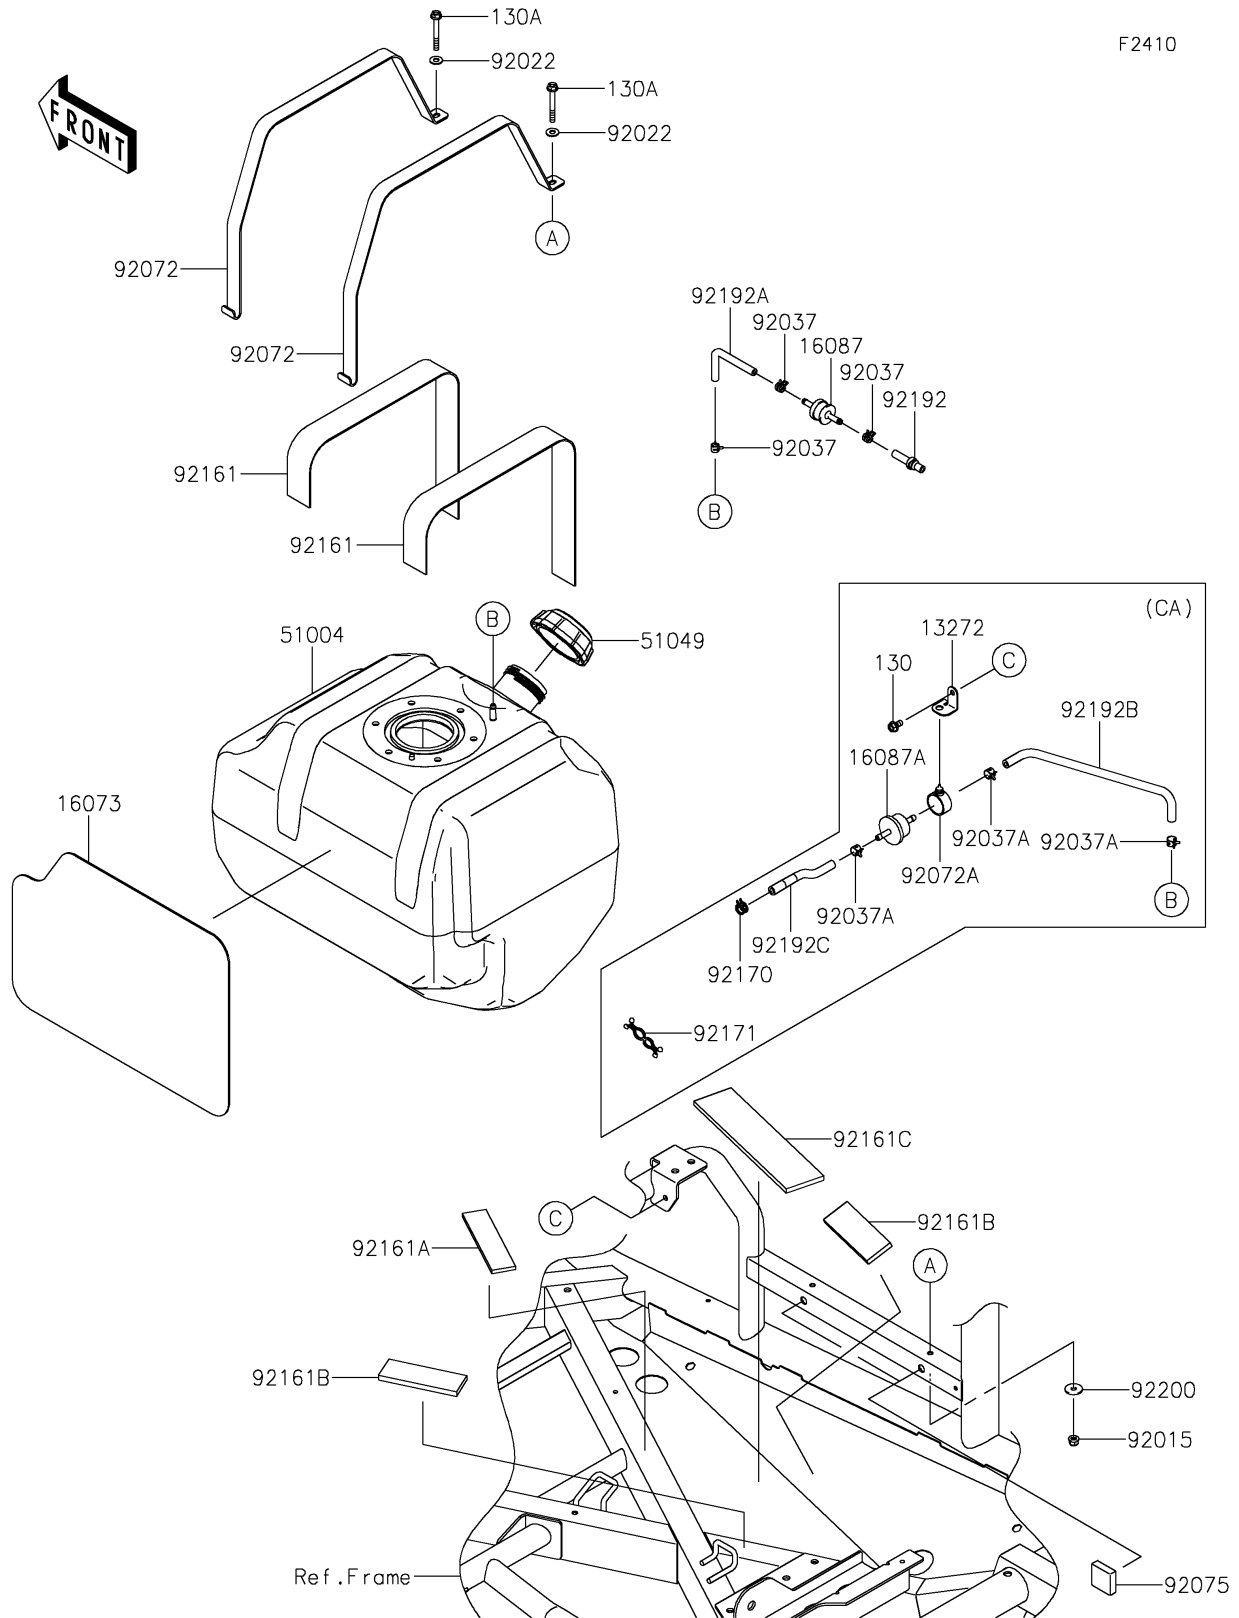

2022 Teryx PARTS DIAGRAM

Fuel Tank

2022 Teryx PARTS LIST

Fuel Tank

ITEM NAME	PART NUMBER	QUANTITY
PLATE (Ref # 13272)	13272-2276	1
INSULATOR (Ref # 16073)	16073-0924	1
VALVE-CHECK (Ref # 16087)	16087-0008	1
VALVE-CHECK (Ref # 16087A)	16087-0011	1
TANK-FUEL (Ref # 51004)	51004-0002	1
CAP-TANK,FUEL (Ref # 51049)	51049-0718	1
NUT,LOCK,FLANGED,6MM (Ref # 92015)	92015-1339	2
WASHER,7X16X1.2 (Ref # 92022)	92022-1344	2
CLAMP,TUBE (Ref # 92037)	92037-1461	3
CLAMP (Ref # 92037A)	92037-2113	3
BAND,FUEL TANK (Ref # 92072)	92072-0704	2
BAND (Ref # 92072A)	92072-0852	1
DAMPER (Ref # 92075)	92075-1882	2
DAMPER,FUEL TANK (Ref # 92161)	92161-0794	2
DAMPER,31.1X130X5 (Ref # 92161A)	92161-0936	1
DAMPER,38X105X7 (Ref # 92161B)	92161-0948	2
DAMPER,55X225X6.35 (Ref # 92161C)	92161-1811	1
CLAMP (Ref # 92170)	92170-2082	1
CLAMP (Ref # 92171)	92171-0476	1
TUBE,FRAME PIPE-CHECK VALVE (Ref # 92192)	92192-0068	1
TUBE,VENT (Ref # 92192A)	92192-0949	1
TUBE,5X10.4X40/240 (Ref # 92192B)	92192-1735	1
TUBE,FILTER-CHECK VALVE (Ref # 92192C)	92192-2259	1
WASHER,6.5X22X1.6 (Ref # 92200)	92200-1087	2
BOLT-FLANGED,6X12 (Ref # 130)	130BA0612	1
BOLT-FLANGED,6X50 (Ref # 130A)	130BA0650	2