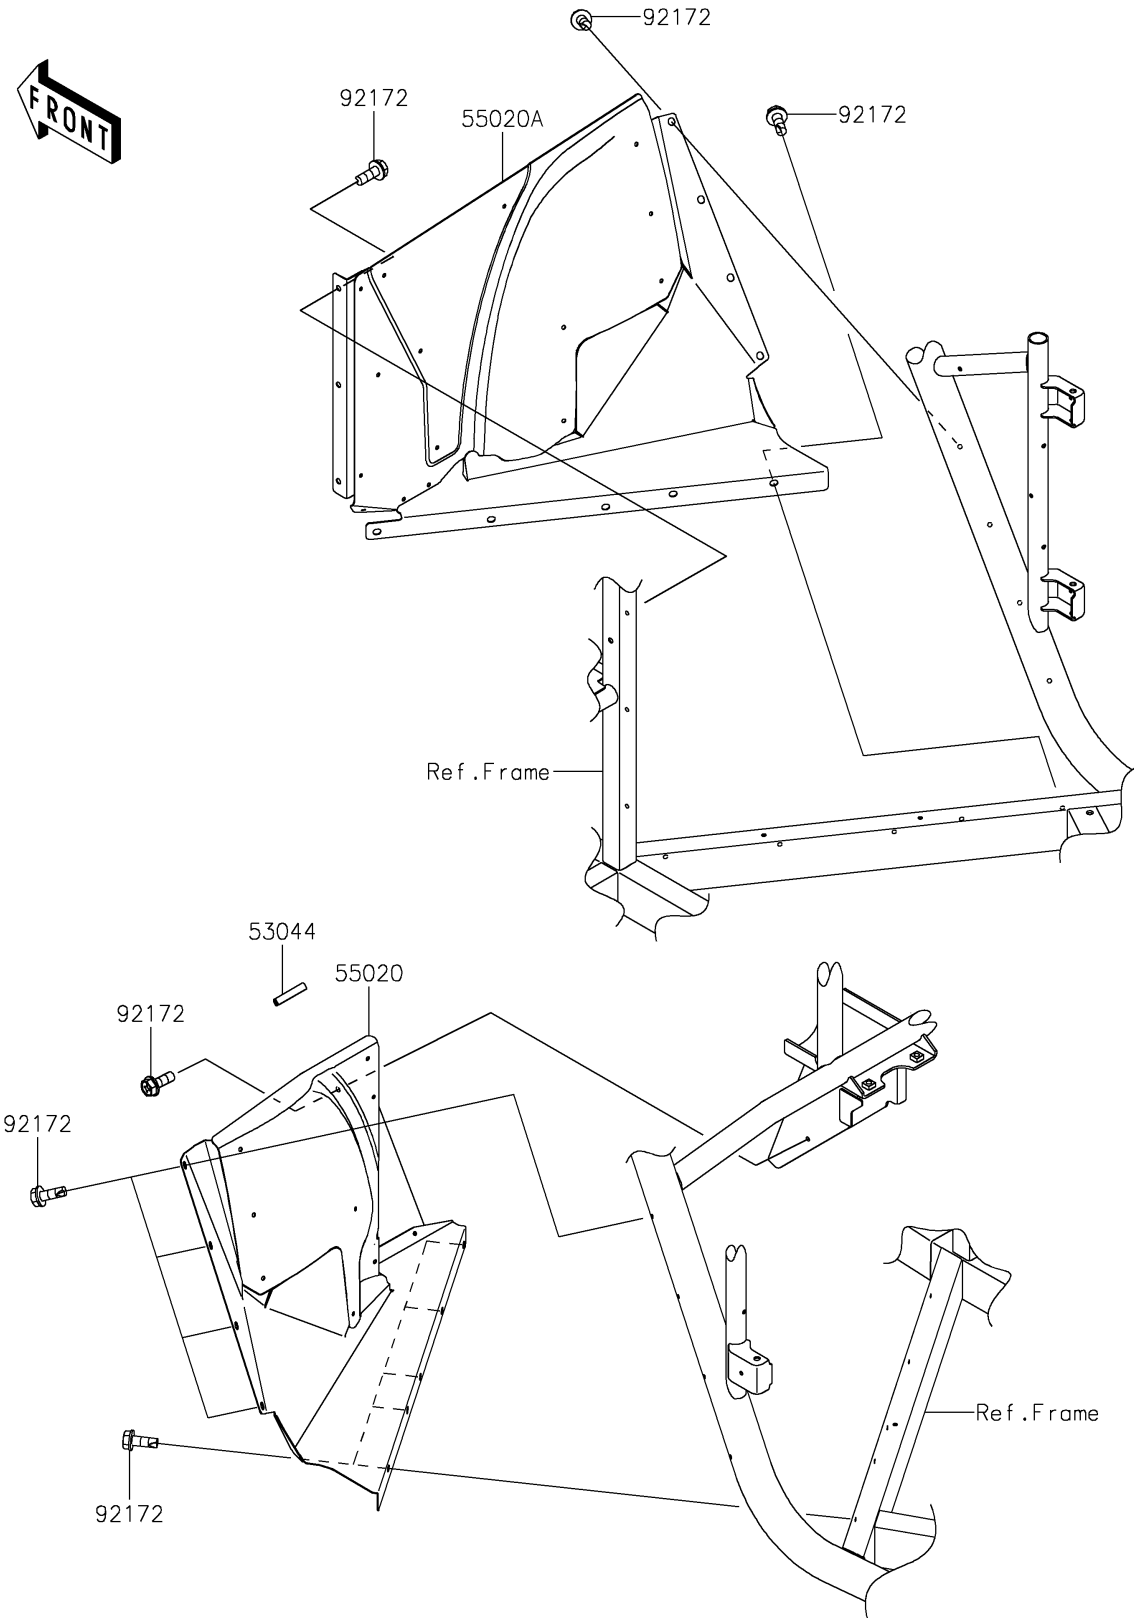

2024 Teryx® PARTS DIAGRAM

Guard(s)

F2680

2024 Teryx® PARTS LIST

Guard(s)

ITEM NAME	PART NUMBER	QUANTITY
TRIM,L=50 (Ref # 53044)	53044-0699	1
GUARD,1PIECE,LH (Ref # 55020)	55020-2167	1
GUARD,1PIECE,RH (Ref # 55020A)	55020-2168	1
SCREW,TAPPING,6X16 (Ref # 92172)	92172-1388	22