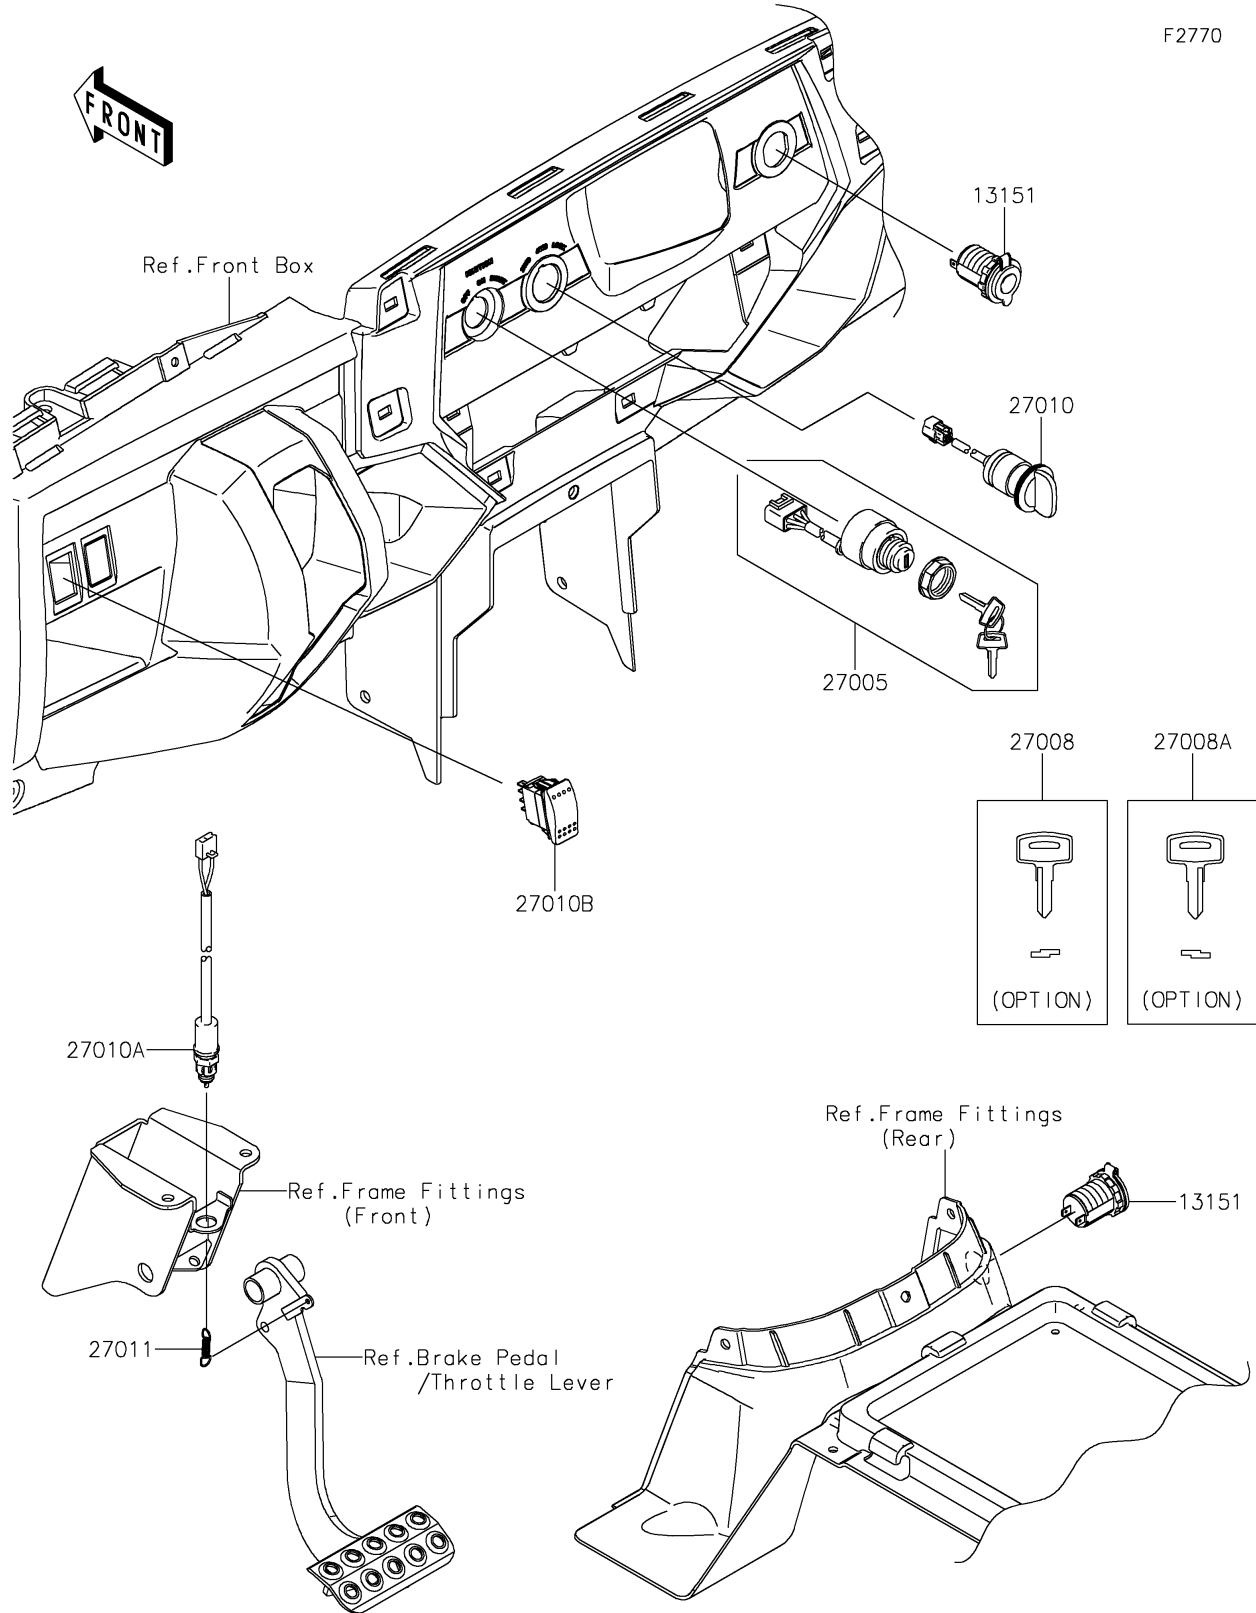

2023 Teryx PARTS DIAGRAM

Ignition Switch

F2770

2023 Teryx PARTS LIST

Ignition Switch

ITEM NAME	PART NUMBER	QUANTITY
SWITCH-COMP,OUTLET,12V (Ref # 13151)	13151-0556	2
SWITCH-ASSY-IGNITION (Ref # 27005)	27005-0036	1
KEY-LOCK,BLANK (Ref # 27008)	27008-1153	1
KEY-LOCK,BLANK (Ref # 27008A)	27008-1157	1
SWITCH (Ref # 27010)	27010-0706	1
SWITCH,BRAKE (Ref # 27010A)	27010-0724	1
SWITCH,OUTER (Ref # 27010B)	27010-0806	1
SPRING,BRAKE LAMP SWITCH (Ref # 27011)	27011-006	1