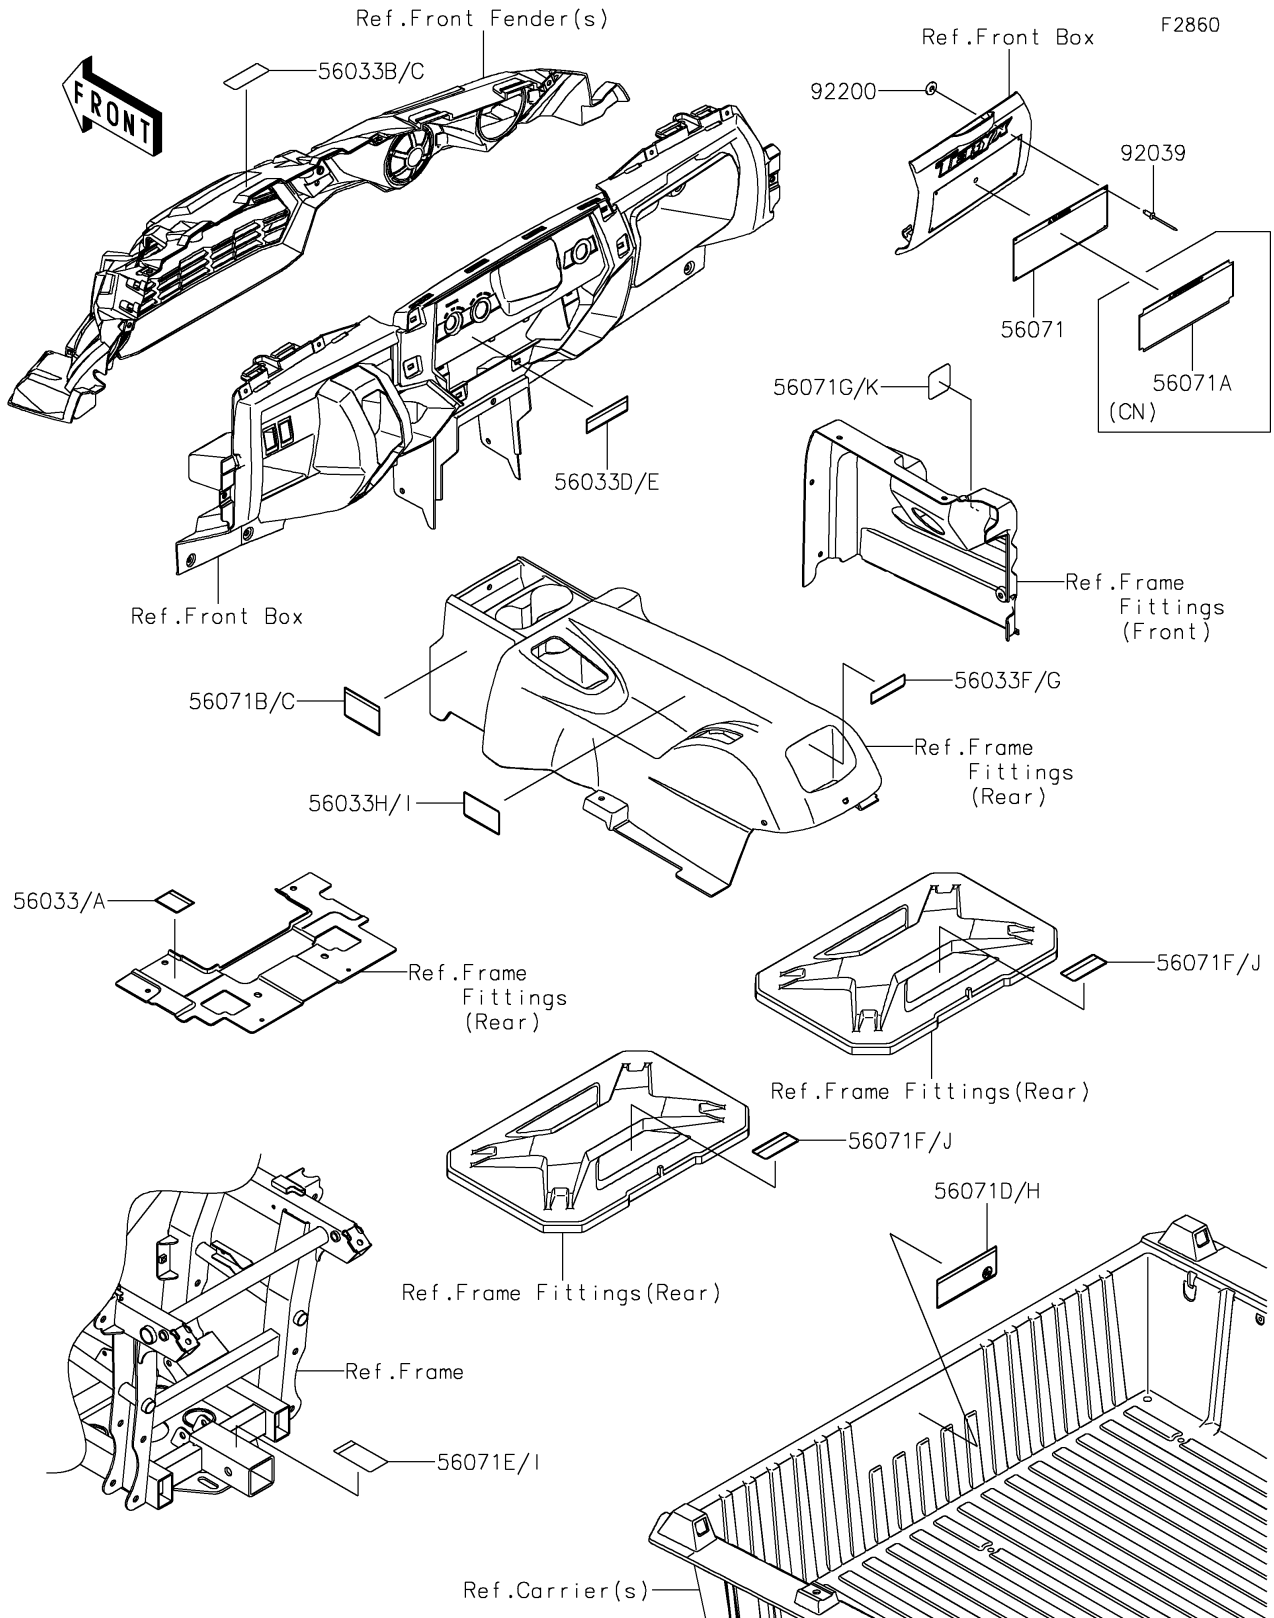

2023 Teryx PARTS DIAGRAM

Labels

2023 Teryx PARTS LIST

Labels

ITEM NAME	PART NUMBER	QUANTITY
LABEL-MANUAL,OIL MAINTENANCE (Ref # 56033)	56033-0372	1
LABEL-MANUAL,OIL MAINTENANCE (Ref # 56033A)	56033-0373	1
LABEL-MANUAL,AIR CLEANER (Ref # 56033B)	56033-0724	1
LABEL-MANUAL,AIR CLEANER (Ref # 56033C)	56033-0731	1
LABEL-MANUAL,SHIFT NOTICE (Ref # 56033D)	56033-0822	1
LABEL-MANUAL,SHIFT NOTICE (Ref # 56033E)	56033-0826	1
LABEL-MANUAL,STORAGE (Ref # 56033F)	56033-0925	1
LABEL-MANUAL,STORAGE (Ref # 56033G)	56033-0930	1
LABEL-MANUAL,DRIVE BELT (Ref # 56033H)	56033-0996	1
LABEL-MANUAL,DRIVE BELT (Ref # 56033I)	56033-1000	1
LABEL-WARNING (Ref # 56071)	56071-0502	1
LABEL-WARNING,GENERAL (Ref # 56071A)	56071-0503	1
LABEL-WARNING,TIRE (Ref # 56071B)	56071-0504	1
LABEL-WARNING,TIRE (Ref # 56071C)	56071-0505	1
LABEL-WARNING,CARGO (Ref # 56071D)	56071-0585	1
LABEL-WARNING,TRAILER HITCH (Ref # 56071E)	56071-0586	1
LABEL-WARNING,NO PASSENGERS (Ref # 56071F)	56071-0587	2
LABEL-WARNING,GASOLINE (Ref # 56071G)	56071-0588	1
LABEL-WARNING,CARGO (Ref # 56071H)	56071-0590	1
LABEL-WARNING,TRAILER HITCH (Ref # 56071I)	56071-0591	1
LABEL-WARNING,NO PASSENGERS (Ref # 56071J)	56071-0592	2
LABEL-WARNING,GASOLINE (Ref # 56071K)	56071-0593	1
RIVET,3.2X8 (Ref # 92039)	92039-3763	4
WASHER,3.5X8X1 (Ref # 92200)	92200-1251	4