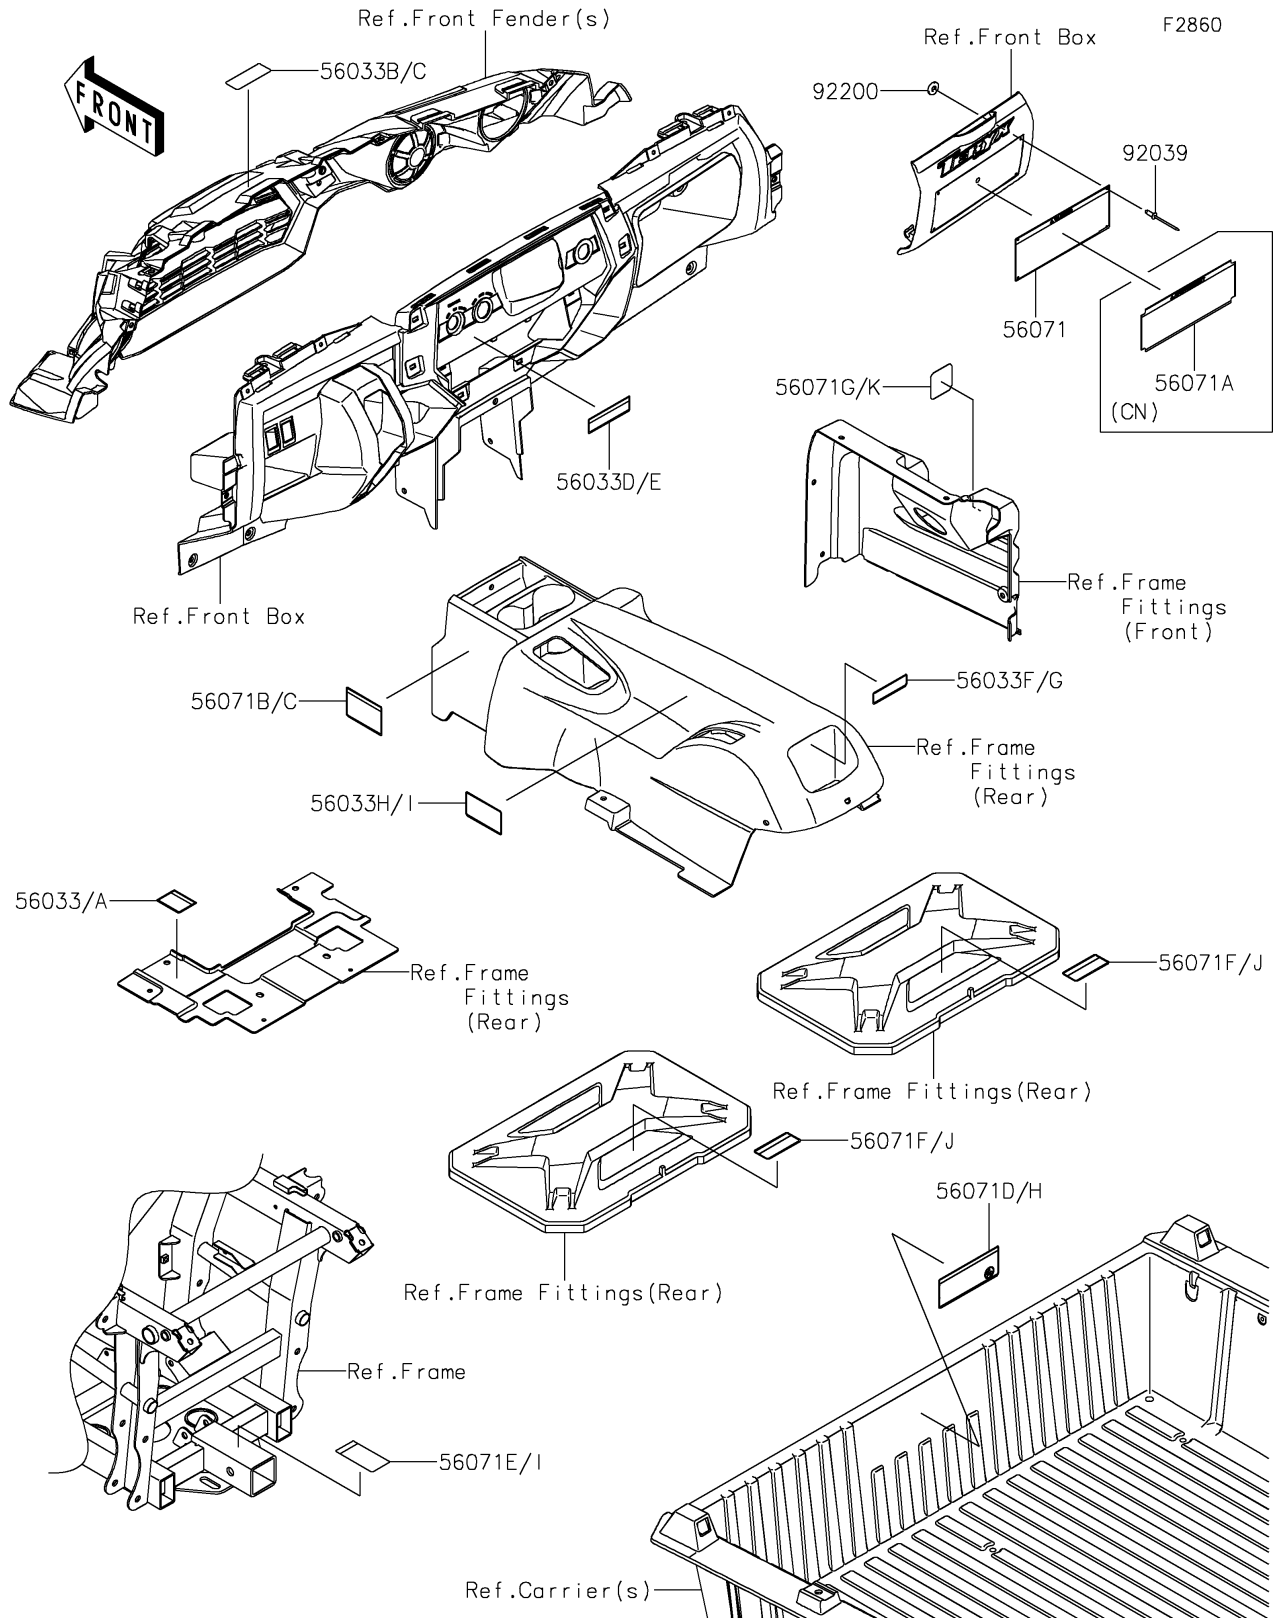

2023 TERYX® PARTS DIAGRAM

Labels

2023 TERYX® PARTS LIST

Labels

ITEM NAME	PART NUMBER	QUANTITY
LABEL-MANUAL,OIL MAINTENANCE (Ref # 56033)	56033-0372	1
LABEL-MANUAL,OIL MAINTENANCE (Ref # 56033A)	56033-0373	1
LABEL-MANUAL,AIR CLEANER (Ref # 56033B)	56033-0724	1
LABEL-MANUAL,AIR CLEANER (Ref # 56033C)	56033-0731	1
LABEL-MANUAL,SHIFT NOTICE (Ref # 56033D)	56033-0822	1
LABEL-MANUAL,SHIFT NOTICE (Ref # 56033E)	56033-0826	1
LABEL-MANUAL,STORAGE (Ref # 56033F)	56033-0925	1
LABEL-MANUAL,STORAGE (Ref # 56033G)	56033-0930	1
LABEL-MANUAL,DRIVE BELT (Ref # 56033H)	56033-0996	1
LABEL-MANUAL,DRIVE BELT (Ref # 56033I)	56033-1000	1
LABEL-WARNING (Ref # 56071)	56071-0502	1
LABEL-WARNING,GENERAL (Ref # 56071A)	56071-0503	1
LABEL-WARNING,TIRE (Ref # 56071B)	56071-0504	1
LABEL-WARNING,TIRE (Ref # 56071C)	56071-0505	1
LABEL-WARNING,CARGO (Ref # 56071D)	56071-0585	1
LABEL-WARNING,TRAILER HITCH (Ref # 56071E)	56071-0586	1
LABEL-WARNING,NO PASSENGERS (Ref # 56071F)	56071-0587	2
LABEL-WARNING,GASOLINE (Ref # 56071G)	56071-0588	1
LABEL-WARNING,CARGO (Ref # 56071H)	56071-0590	1
LABEL-WARNING,TRAILER HITCH (Ref # 56071I)	56071-0591	1
LABEL-WARNING,NO PASSENGERS (Ref # 56071J)	56071-0592	2
LABEL-WARNING,GASOLINE (Ref # 56071K)	56071-0593	1
RIVET,3.2X8 (Ref # 92039)	92039-3763	4
WASHER,3.5X8X1 (Ref # 92200)	92200-1251	4