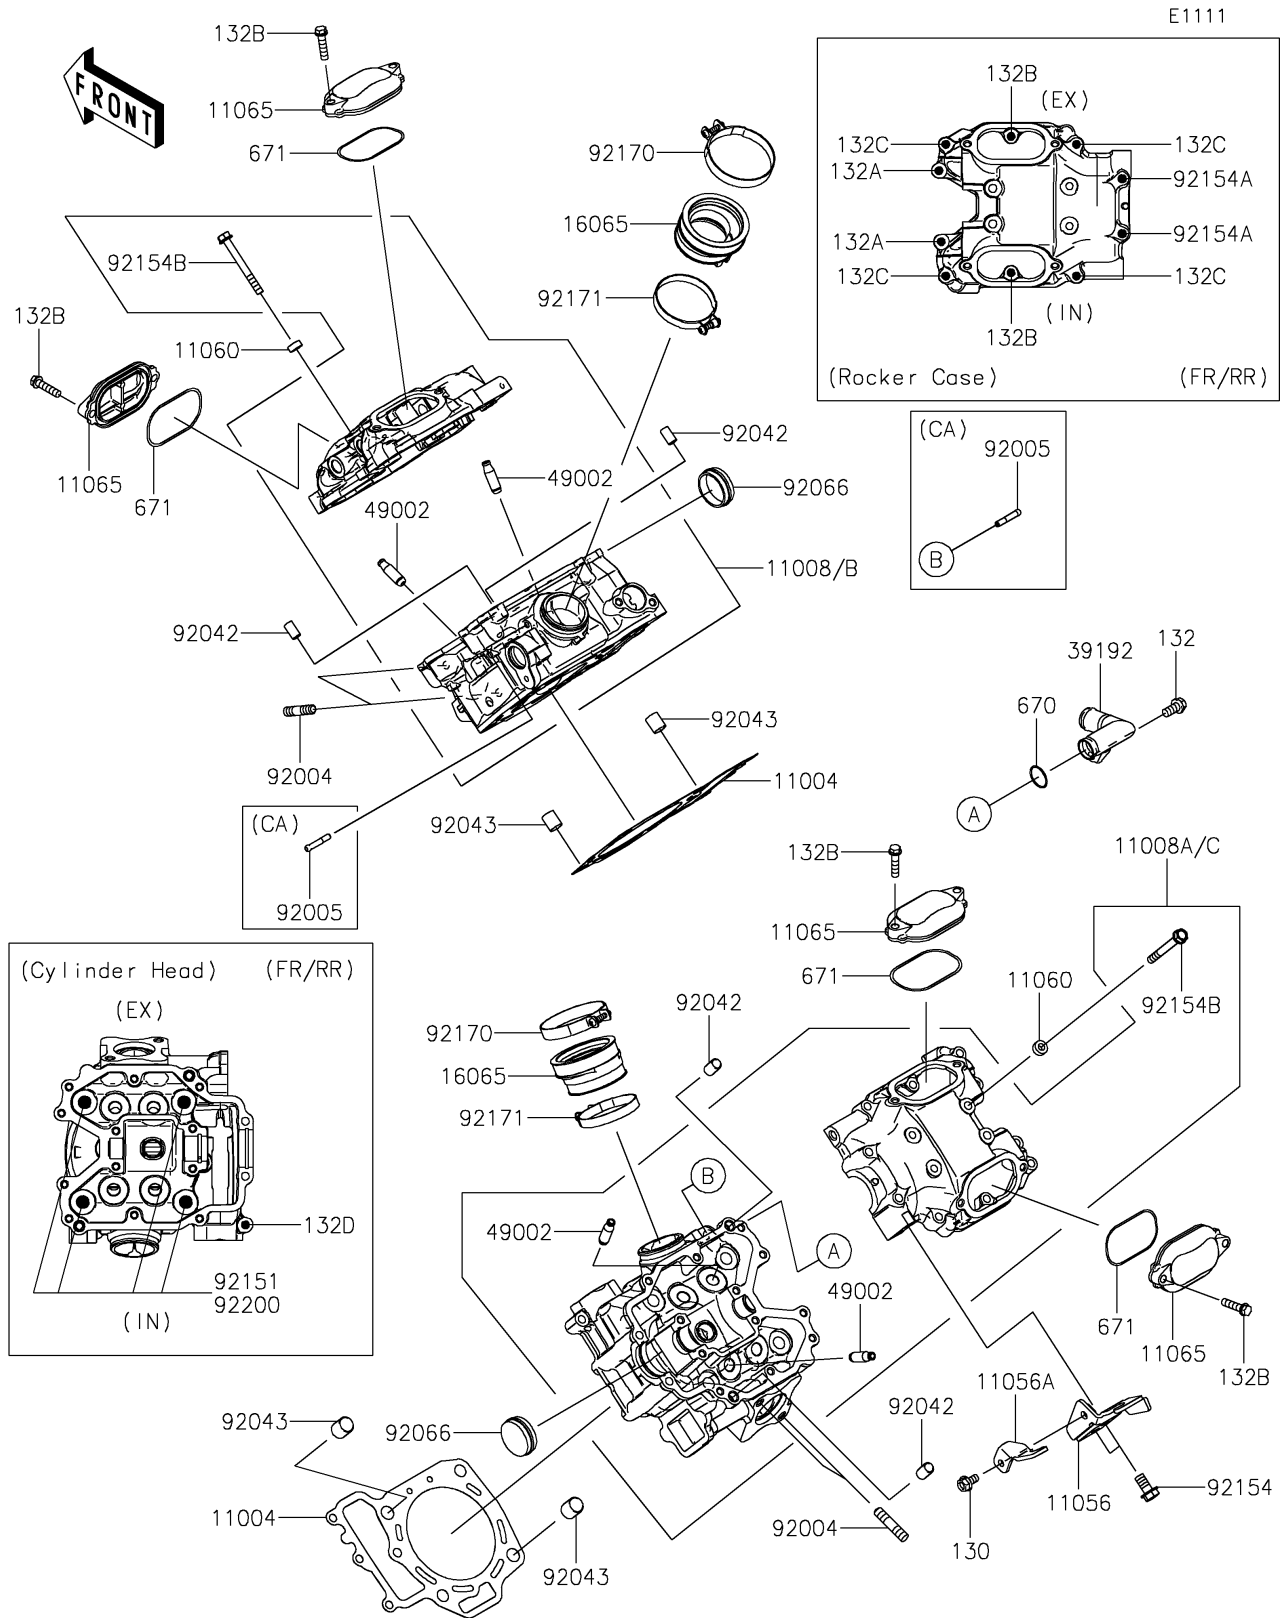

2022 TERYX4™ PARTS DIAGRAM

Cylinder Head

2022 TERYX4™ PARTS LIST

Cylinder Head

ITEM NAME	PART NUMBER	QUANTITY
GASKET-HEAD (Ref # 11004)	11004-0713	2
HEAD-COMP-CYLINDER,FR (Ref # 11008)	11008-1491	1
HEAD-COMP-CYLINDER,RR (Ref # 11008A)	11008-1492	1
HEAD-COMP-CYLINDER,FR (Ref # 11008B)	11008-1493	1
HEAD-COMP-CYLINDER,RR (Ref # 11008C)	11008-1494	1
BRACKET (Ref # 11056)	11056-1410	1
BRACKET (Ref # 11056A)	11056-1411	1
GASKET,6.2X12X0.3 (Ref # 11060)	11060-1994	8
CAP,ROCKER CASE (Ref # 11065)	11065-0724	4
HOLDER-CARBURETOR (Ref # 16065)	16065-0118	2
PIPE-WATER,RR (Ref # 39192)	39192-0119	1
GUIDE-VALVE (Ref # 49002)	49002-0706	8
STUD,8X22 (Ref # 92004)	92004-1217	4
FITTING (Ref # 92005)	92005-1264	2
PIN,DOWEL,6.3X8X14 (Ref # 92042)	92042-007	4
PIN,10.1X12X14 (Ref # 92043)	92043-4009	4
PLUG (Ref # 92066)	92066-0904	2
BOLT,FLANGED,10X150 (Ref # 92151)	92151-1917	8
BOLT,FLANGED,8X20 (Ref # 92154)	92154-0885	2
BOLT,FLANGED,6X130 (Ref # 92154A)	92154-0993	4
BOLT,FLANGED,6X55 (Ref # 92154B)	92154-7447	8
CLAMP (Ref # 92170)	92170-1448	2
CLAMP (Ref # 92171)	92171-0722	2
WASHER,11.5X20.5X1.6 (Ref # 92200)	92200-1128	8
BOLT-FLANGED,6X12 (Ref # 130)	130BA0612	1
BOLT-FLANGED-SMALL,6X12 (Ref # 132)	132BA0612	1
BOLT-FLANGED-SMALL,6X20 (Ref # 132A)	132BA0620	4
BOLT-FLANGED-SMALL,6X25 (Ref # 132B)	132BA0625	12
BOLT-FLANGED-SMALL,6X30 (Ref # 132C)	132BA0630	8

2022 TERYX4™ PARTS LIST

Cylinder Head

ITEM NAME	PART NUMBER	QUANTITY
BOLT-FLANGED-SMALL,6X95 (Ref # 132D)	132BA0695	2
O RING,16MM (Ref # 670)	670B2016	1
O RING,55MM (Ref # 671)	671D2555	4