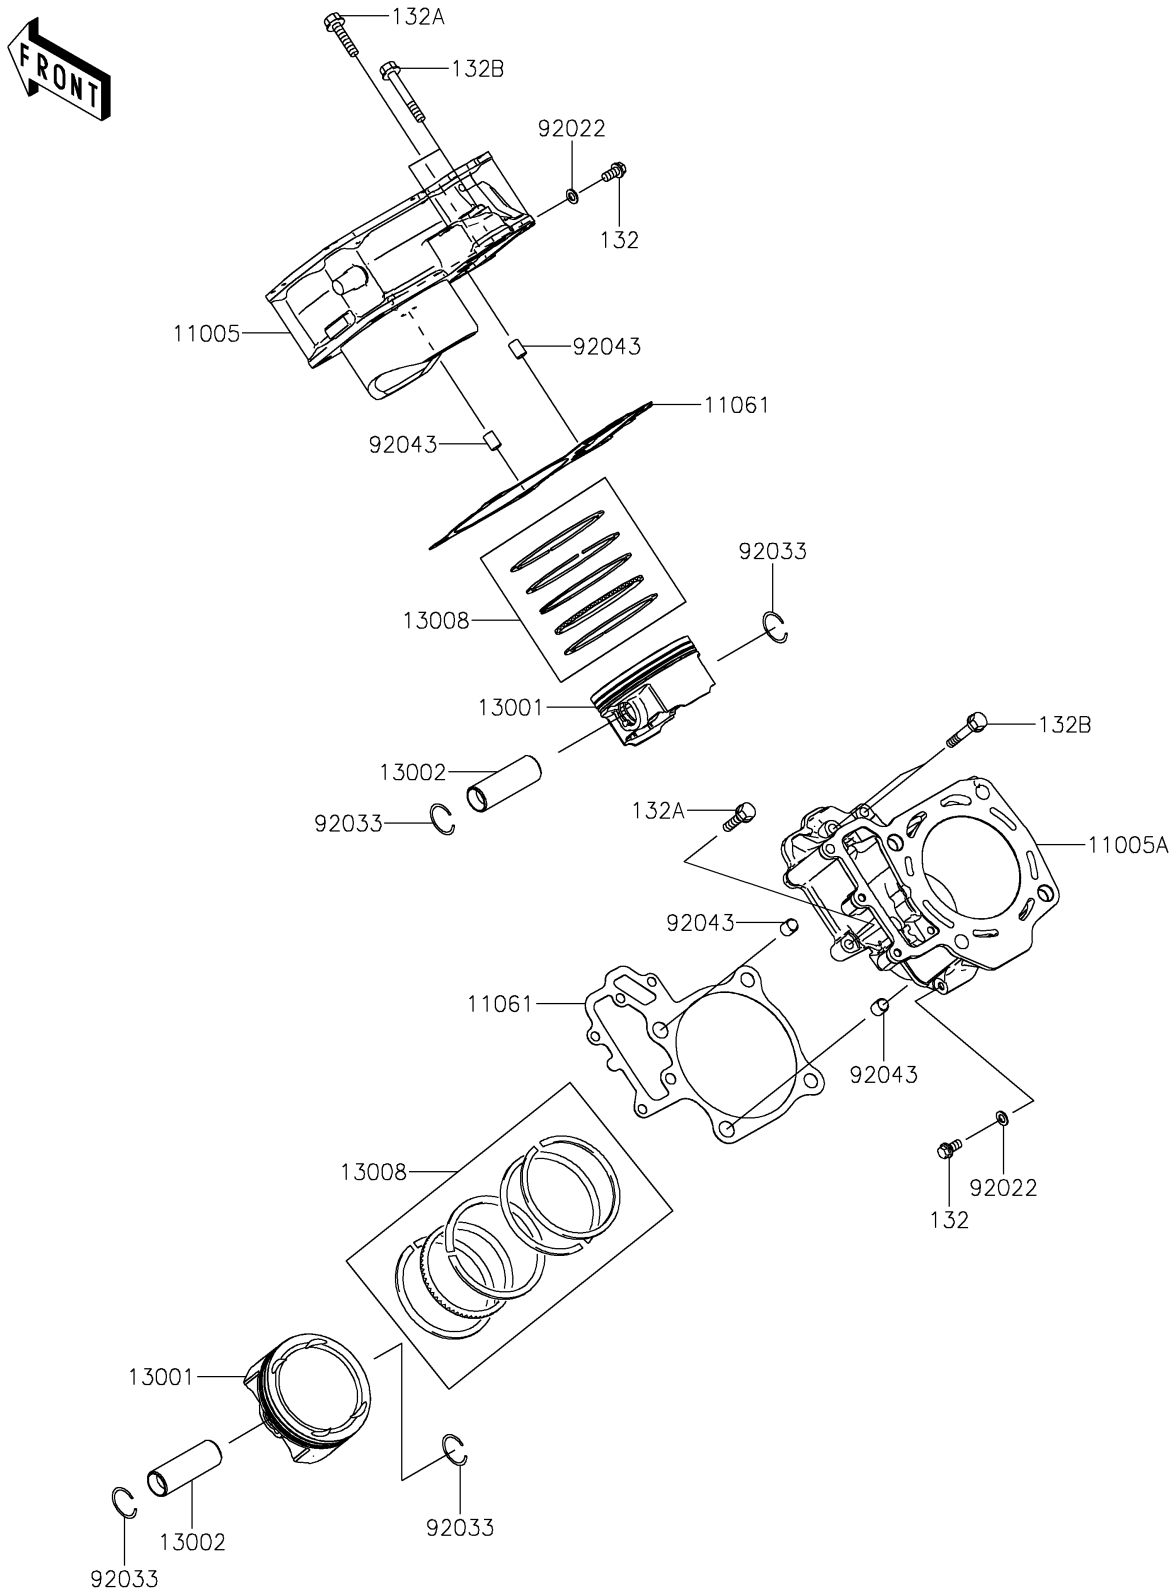

2024 TERYX4™ PARTS DIAGRAM

Cylinder/Piston(s)

E1120

2024 TERYX4™ PARTS LIST

Cylinder/Piston(s)

ITEM NAME	PART NUMBER	QUANTITY
CYLINDER-ENGINE,FR (Ref # 11005)	11005-0628	1
CYLINDER-ENGINE,RR (Ref # 11005A)	11005-0629	1
GASKET,CYLINDER BASE (Ref # 11061)	11061-0730	2
PISTON-ENGINE (Ref # 13001)	13001-0740	2
PIN-PISTON (Ref # 13002)	13002-0711	2
RING-SET-PISTON (Ref # 13008)	13008-0042	2
WASHER,6.2X11X1 (Ref # 92022)	92022-304	2
RING-SNAP (Ref # 92033)	92033-1207	4
PIN,10.1X12X14 (Ref # 92043)	92043-4009	4
BOLT-FLANGED-SMALL,6X12 (Ref # 132)	132BA0612	2
BOLT-FLANGED-SMALL,6X30 (Ref # 132A)	132BA0630	2
BOLT-FLANGED-SMALL,6X40 (Ref # 132B)	132BA0640	4