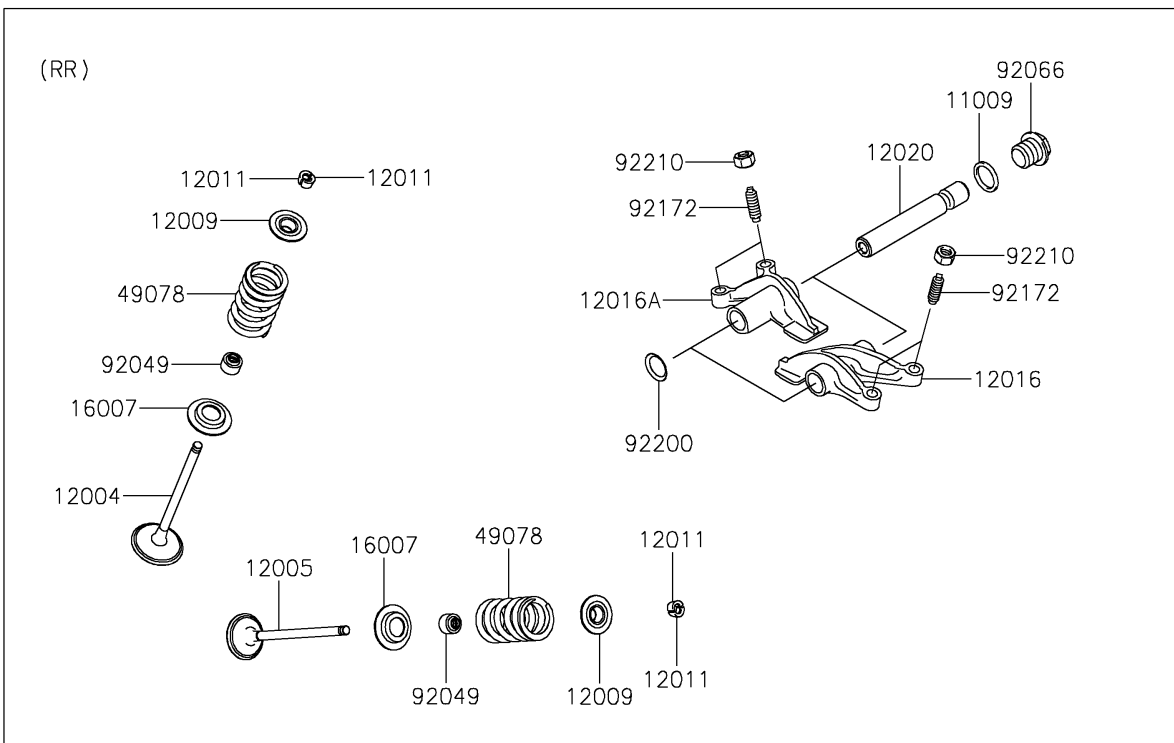

# 2023 TERYX4™ PARTS DIAGRAM

Valve(s)

E1210

## 2023 TERYX4™ PARTS LIST

Valve(s)

ITEM NAME	PART NUMBER	QUANTITY
GASKET,14X18X1.5 (Ref # 11009)	11009-1430	4
VALVE-INTAKE (Ref # 12004)	12004-0048	4
VALVE-EXHAUST (Ref # 12005)	12005-0047	4
RETAINER-VALVE SPRING (Ref # 12009)	12009-1056	8
COLLET (Ref # 12011)	12011-1051	16
ARM-ROCKER,EXHAUST (Ref # 12016)	12016-1128	2
ARM-ROCKER,INTAKE (Ref # 12016A)	12016-1129	2
SHAFT-ROCKER (Ref # 12020)	12020-0004	4
SEAT-SPRING (Ref # 16007)	16007-0703	8
SPRING-ENGINE VALVE (Ref # 49078)	49078-0014	8
SEAL-OIL,VSB58.558 (Ref # 92049)	92049-1218	8
PLUG,DRAIN (Ref # 92066)	92066-2196	4
SCREW,6MM (Ref # 92172)	92172-0737	8
WASHER,13X17X0.3 (Ref # 92200)	92200-0808	4
NUT,6MM (Ref # 92210)	92210-1490	8