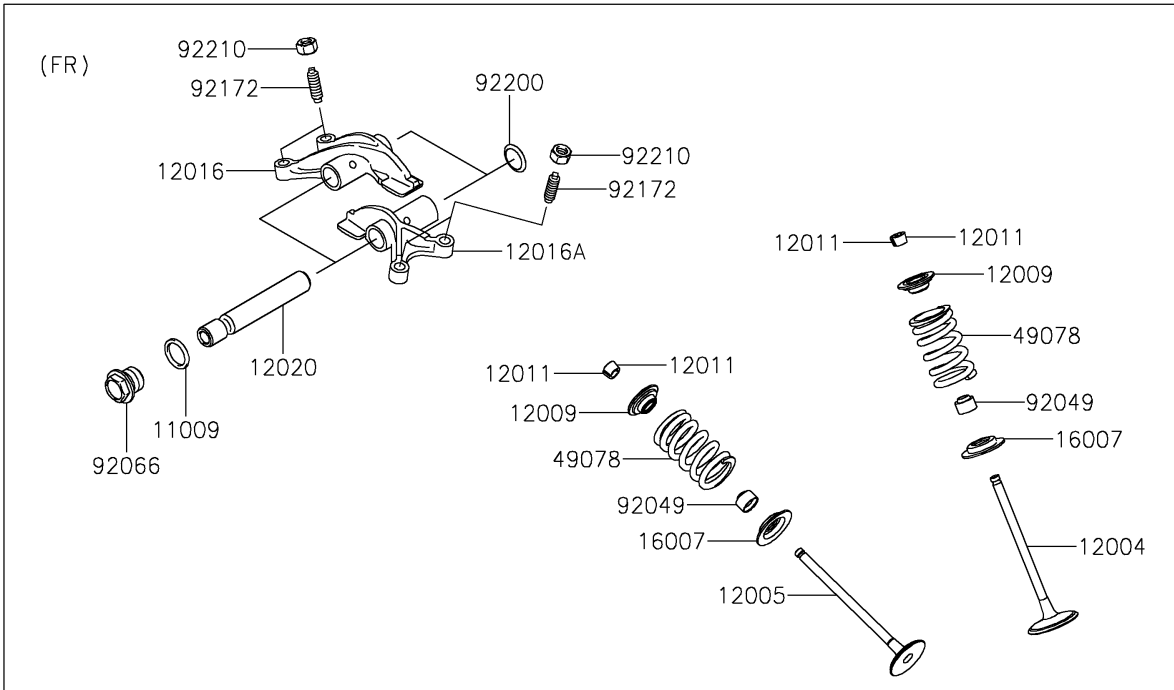

# 2023 TERYX4™ PARTS DIAGRAM

Valve(s)

E1210

## 2023 TERYX4™ PARTS LIST

Valve(s)

ITEM NAME	PART NUMBER	QUANTITY
GASKET,14X18X1.5 (Ref # 11009)	11009-1430	4
VALVE-INTAKE (Ref # 12004)	12004-0048	4
VALVE-EXHAUST (Ref # 12005)	12005-0047	4
RETAINER-VALVE SPRING (Ref # 12009)	12009-1056	8
COLLET (Ref # 12011)	12011-1051	16
ARM-ROCKER,EXHAUST (Ref # 12016)	12016-1128	2
ARM-ROCKER,INTAKE (Ref # 12016A)	12016-1129	2
SHAFT-ROCKER (Ref # 12020)	12020-0004	4
SEAT-SPRING (Ref # 16007)	16007-0703	8
SPRING-ENGINE VALVE (Ref # 49078)	49078-0014	8
SEAL-OIL,VSB58.558 (Ref # 92049)	92049-1218	8
PLUG,DRAIN (Ref # 92066)	92066-2196	4
SCREW,6MM (Ref # 92172)	92172-0737	8
WASHER,13X17X0.3 (Ref # 92200)	92200-0808	4
NUT,6MM (Ref # 92210)	92210-1490	8