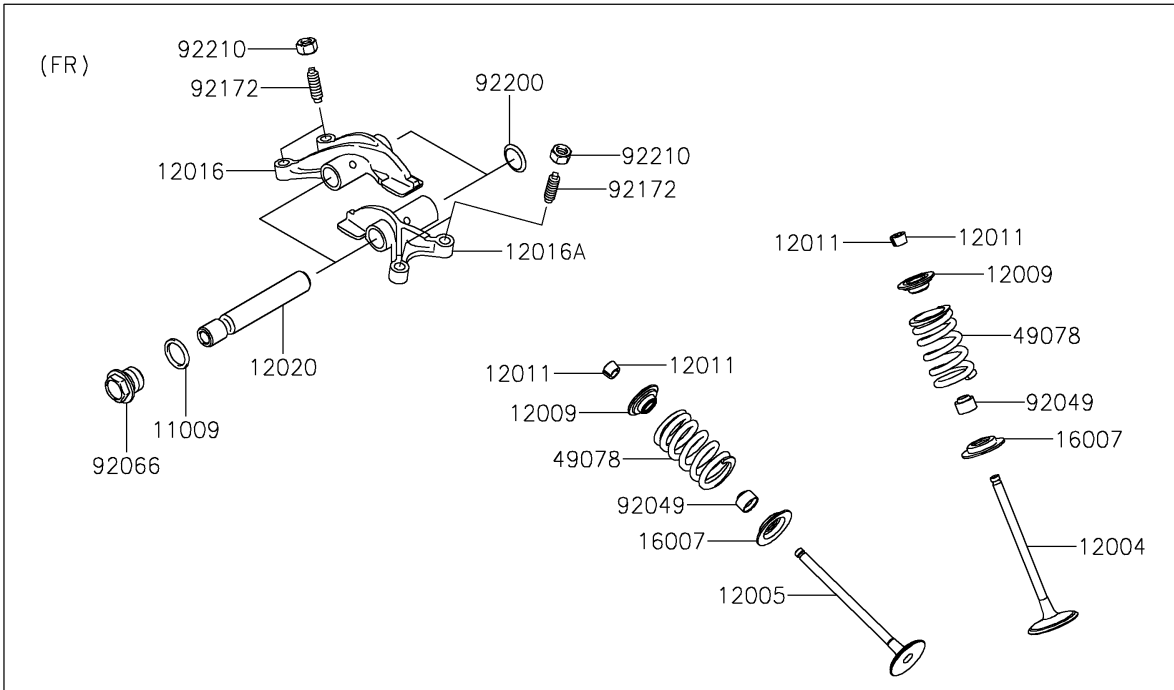

2024 Teryx4™ PARTS DIAGRAM

Valve(s)

E1210

2024 Teryx4™ PARTS LIST

Valve(s)

ITEM NAME	PART NUMBER	QUANTITY
GASKET,14X18X1.5 (Ref # 11009)	11009-1430	4
VALVE-INTAKE (Ref # 12004)	12004-0048	4
VALVE-EXHAUST (Ref # 12005)	12005-0047	4
RETAINER-VALVE SPRING (Ref # 12009)	12009-1056	8
COLLET (Ref # 12011)	12011-1051	16
ARM-ROCKER,EXHAUST (Ref # 12016)	12016-1128	2
ARM-ROCKER,INTAKE (Ref # 12016A)	12016-1129	2
SHAFT-ROCKER (Ref # 12020)	12020-0004	4
SEAT-SPRING (Ref # 16007)	16007-0703	8
SPRING-ENGINE VALVE (Ref # 49078)	49078-0014	8
SEAL-OIL,VSB58.558 (Ref # 92049)	92049-1218	8
PLUG,DRAIN (Ref # 92066)	92066-2196	4
SCREW,6MM (Ref # 92172)	92172-0737	8
WASHER,13X17X0.3 (Ref # 92200)	92200-0808	4
NUT,6MM (Ref # 92210)	92210-1490	8