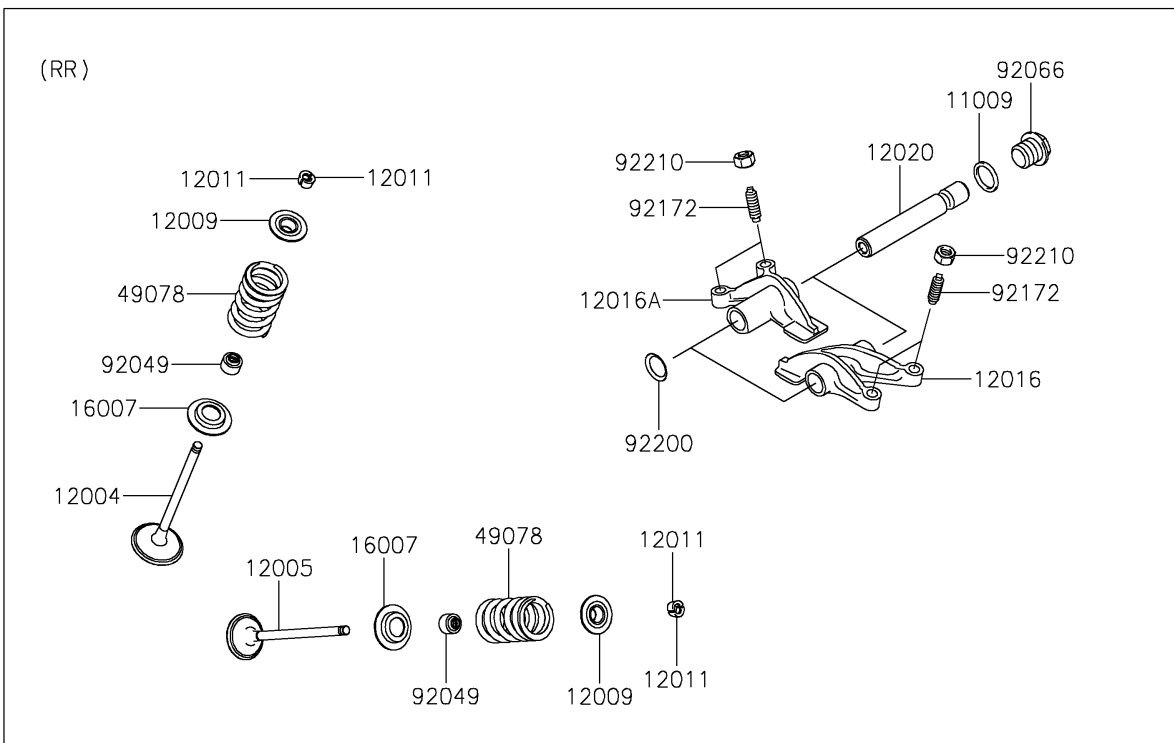

2024 Teryx4™ PARTS DIAGRAM

Valve(s)

E1210

2024 Teryx4™ PARTS LIST

Valve(s)

ITEM NAME	PART NUMBER	QUANTITY
GASKET,14X18X1.5 (Ref # 11009)	11009-1430	4
VALVE-INTAKE (Ref # 12004)	12004-0048	4
VALVE-EXHAUST (Ref # 12005)	12005-0047	4
RETAINER-VALVE SPRING (Ref # 12009)	12009-1056	8
COLLET (Ref # 12011)	12011-1051	16
ARM-ROCKER,EXHAUST (Ref # 12016)	12016-1128	2
ARM-ROCKER,INTAKE (Ref # 12016A)	12016-1129	2
SHAFT-ROCKER (Ref # 12020)	12020-0004	4
SEAT-SPRING (Ref # 16007)	16007-0703	8
SPRING-ENGINE VALVE (Ref # 49078)	49078-0014	8
SEAL-OIL,VSB58.558 (Ref # 92049)	92049-1218	8
PLUG,DRAIN (Ref # 92066)	92066-2196	4
SCREW,6MM (Ref # 92172)	92172-0737	8
WASHER,13X17X0.3 (Ref # 92200)	92200-0808	4
NUT,6MM (Ref # 92210)	92210-1490	8