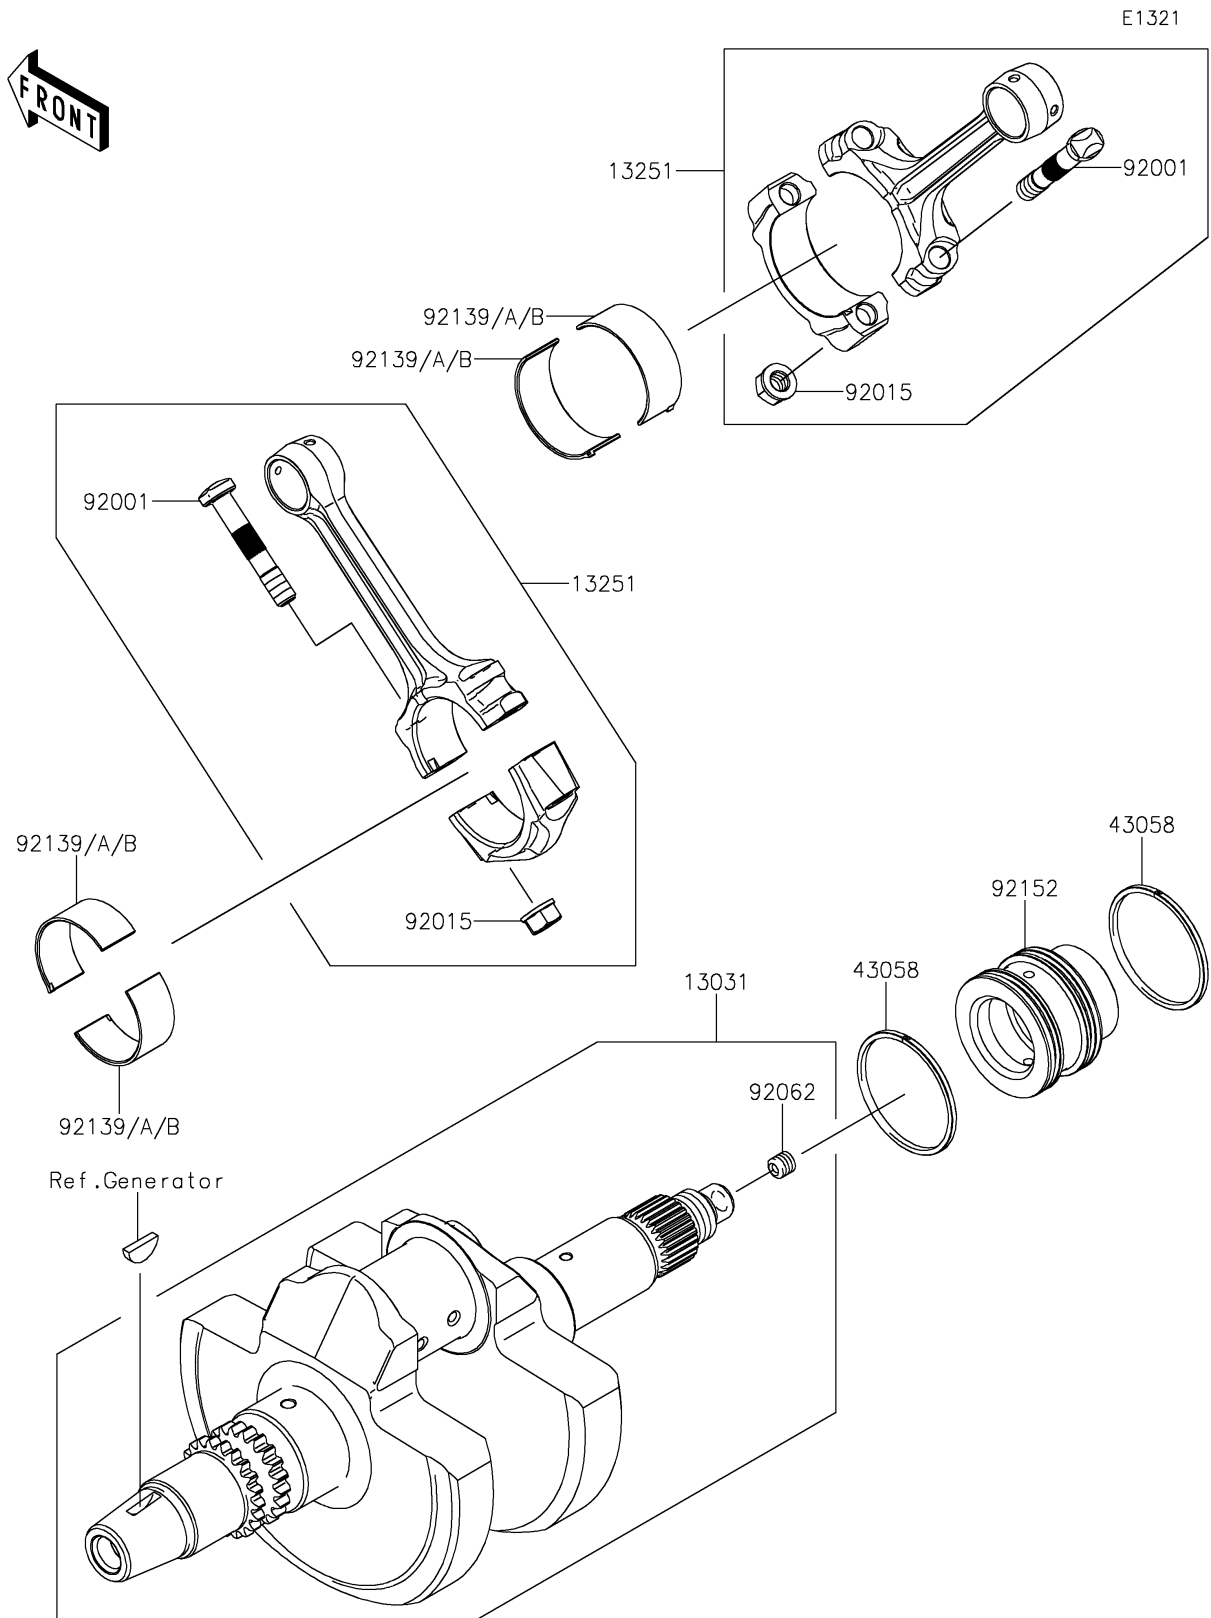

# 2024 TERYX4™ PARTS DIAGRAM

Crankshaft

## 2024 TERYX4™ PARTS LIST

### Crankshaft

ITEM NAME	PART NUMBER	QUANTITY
CRANKSHAFT-COMP (Ref # 13031)	13031-0983	1
ROD-ASSY-CONNECTING (Ref # 13251)	13251-0709	2
RING (Ref # 43058)	43058-0702	2
BOLT,CONNECTING ROD (Ref # 92001)	92001-1980	4
NUT,FLANGED,8MM (Ref # 92015)	92015-1311	4
NOZZLE,8X8,SILVER (Ref # 92062)	92062-1082	1
BUSHING,CONNECTING ROD,GREEN (Ref # 92139)	92139-0764	AR
BUSHING,CONNECTING ROD,YELLOW (Ref # 92139A)	92139-0765	4
BUSHING,CONNECTING ROD,BROWN (Ref # 92139B)	92139-0766	AR
COLLAR,CRANK-CLUTCH (Ref # 92152)	92152-0956	1