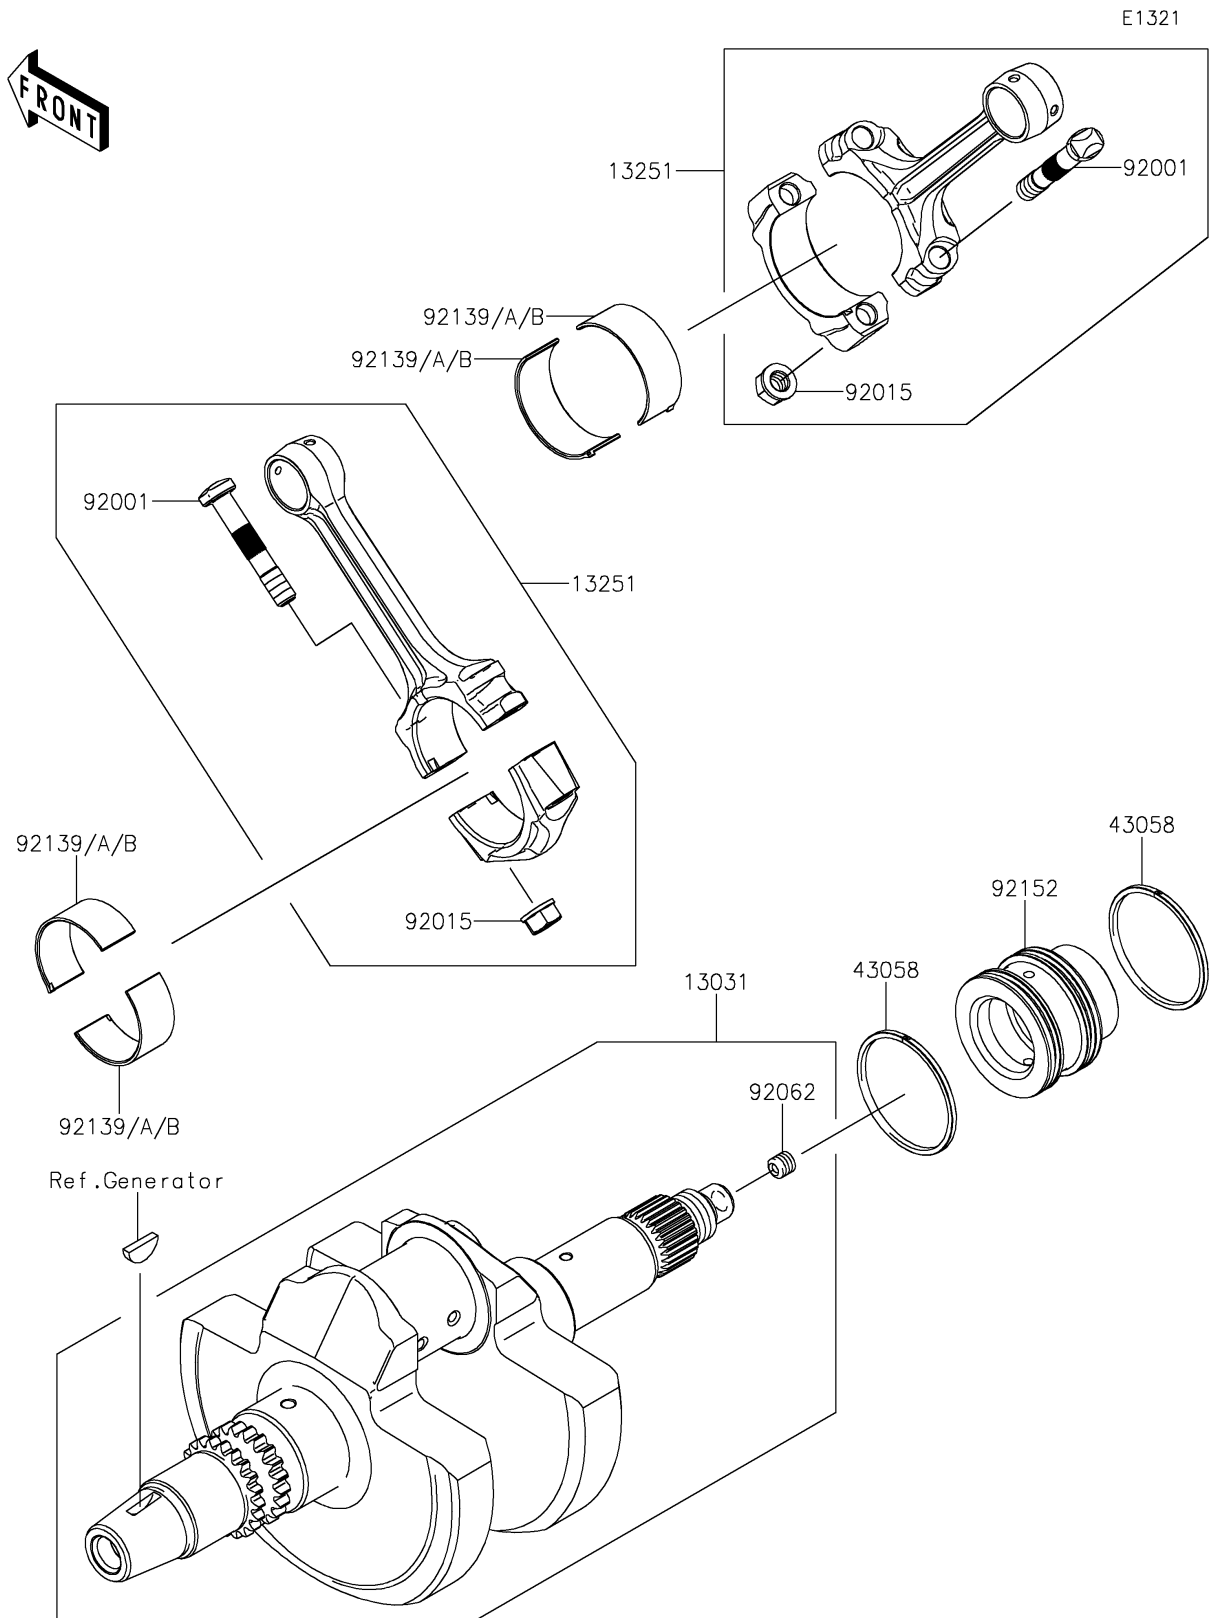

2025 TERYX4™ PARTS DIAGRAM

Crankshaft

2025 TERYX4™ PARTS LIST

Crankshaft

ITEM NAME	PART NUMBER	QUANTITY
CRANKSHAFT-COMP (Ref # 13031)	13031-0983	1
ROD-ASSY-CONNECTING (Ref # 13251)	13251-0709	2
RING (Ref # 43058)	43058-0702	2
BOLT,CONNECTING ROD (Ref # 92001)	92001-1980	4
NUT,FLANGED,8MM (Ref # 92015)	92015-1311	4
NOZZLE,8X8,SILVER (Ref # 92062)	92062-1082	1
BUSHING,CONNECTING ROD,GREEN (Ref # 92139)	92139-0764	AR
BUSHING,CONNECTING ROD,YELLOW (Ref # 92139A)	92139-0765	4
BUSHING,CONNECTING ROD,BROWN (Ref # 92139B)	92139-0766	AR
COLLAR,CRANK-CLUTCH (Ref # 92152)	92152-0956	1