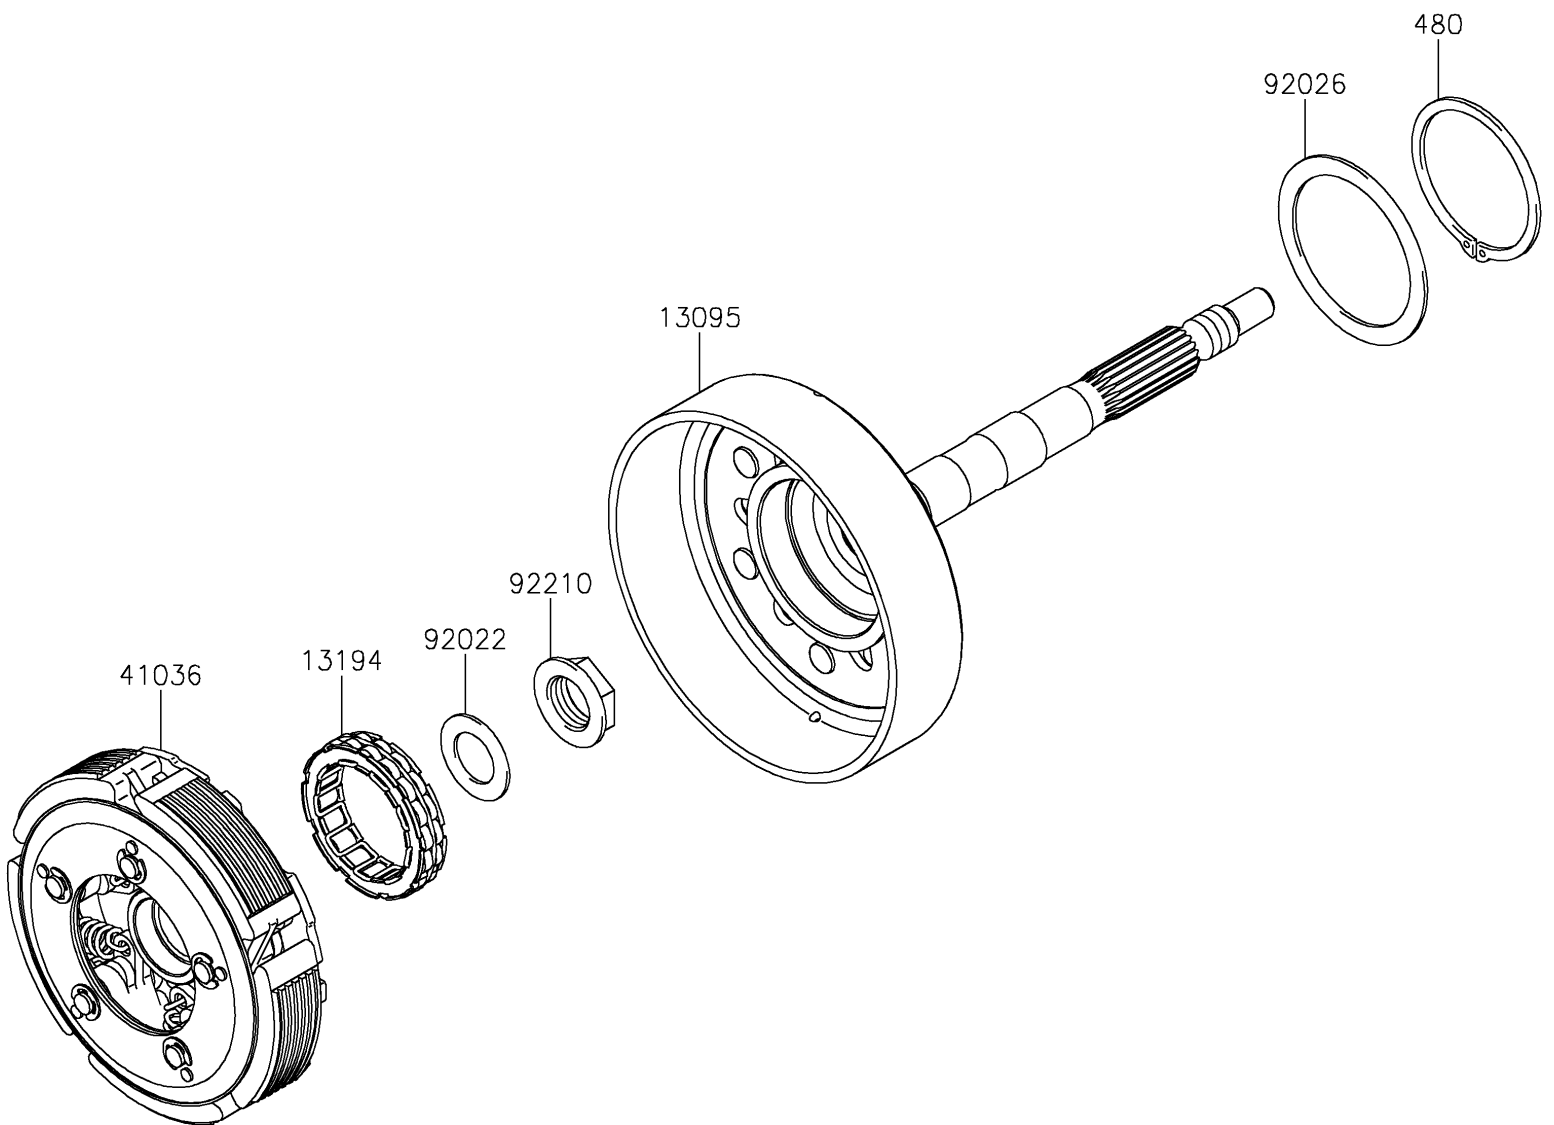

2023 Teryx4 PARTS DIAGRAM

Clutch

E1350

2023 Teryx4 PARTS LIST

Clutch

ITEM NAME	PART NUMBER	QUANTITY
HOUSING-COMP-CLUTCH (Ref # 13095)	13095-0554	1
CLUTCH-ONEWAY (Ref # 13194)	13194-0555	1
HUB-ASSY (Ref # 41036)	41036-0639	1
WASHER,20.5X34X1.4 (Ref # 92022)	92022-168	1
SPACER (Ref # 92026)	92026-0710	1
NUT,20MM (Ref # 92210)	92210-0711	1
CIRCLIP-TYPE-C,60MM (Ref # 480)	480J6000	1