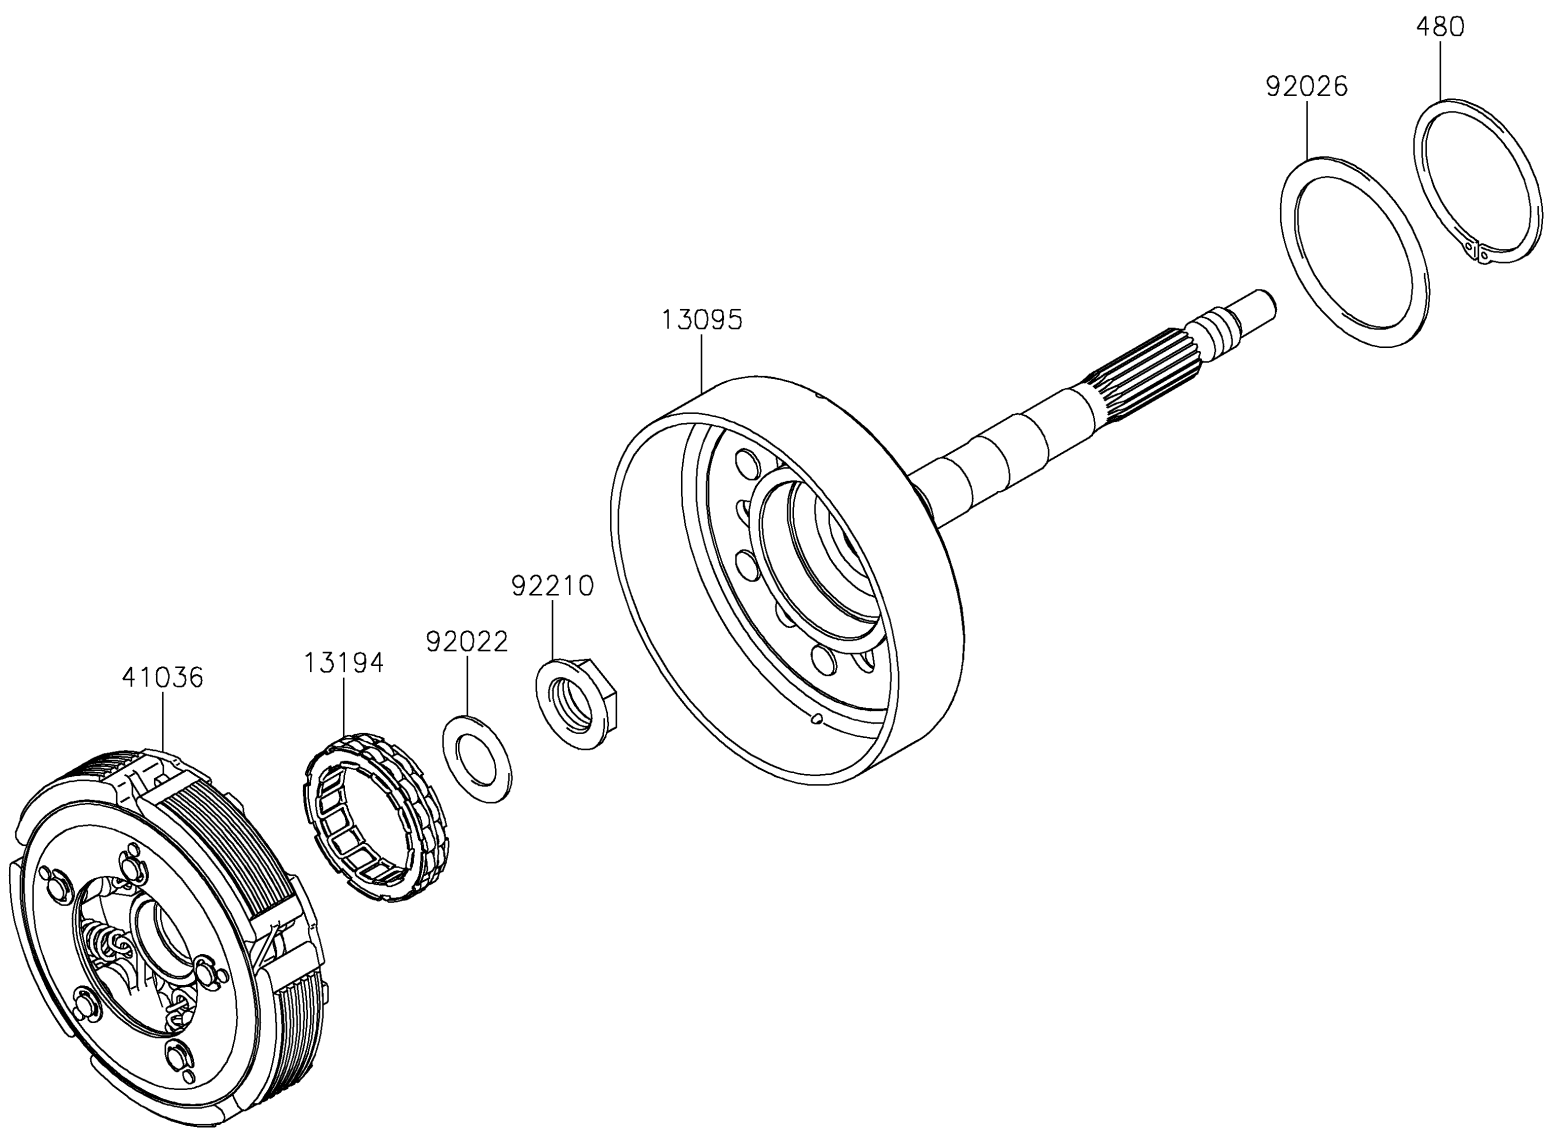

2024 TERYX4™ PARTS DIAGRAM

Clutch

E1350

2024 TERYX4™ PARTS LIST

Clutch

ITEM NAME	PART NUMBER	QUANTITY
HOUSING-COMP-CLUTCH (Ref # 13095)	13095-0554	1
CLUTCH-ONEWAY (Ref # 13194)	13194-0555	1
HUB-ASSY (Ref # 41036)	41036-0639	1
WASHER,20.5X34X1.4 (Ref # 92022)	92022-168	1
SPACER (Ref # 92026)	92026-0710	1
NUT,20MM (Ref # 92210)	92210-0711	1
CIRCLIP-TYPE-C,60MM (Ref # 480)	480J6000	1