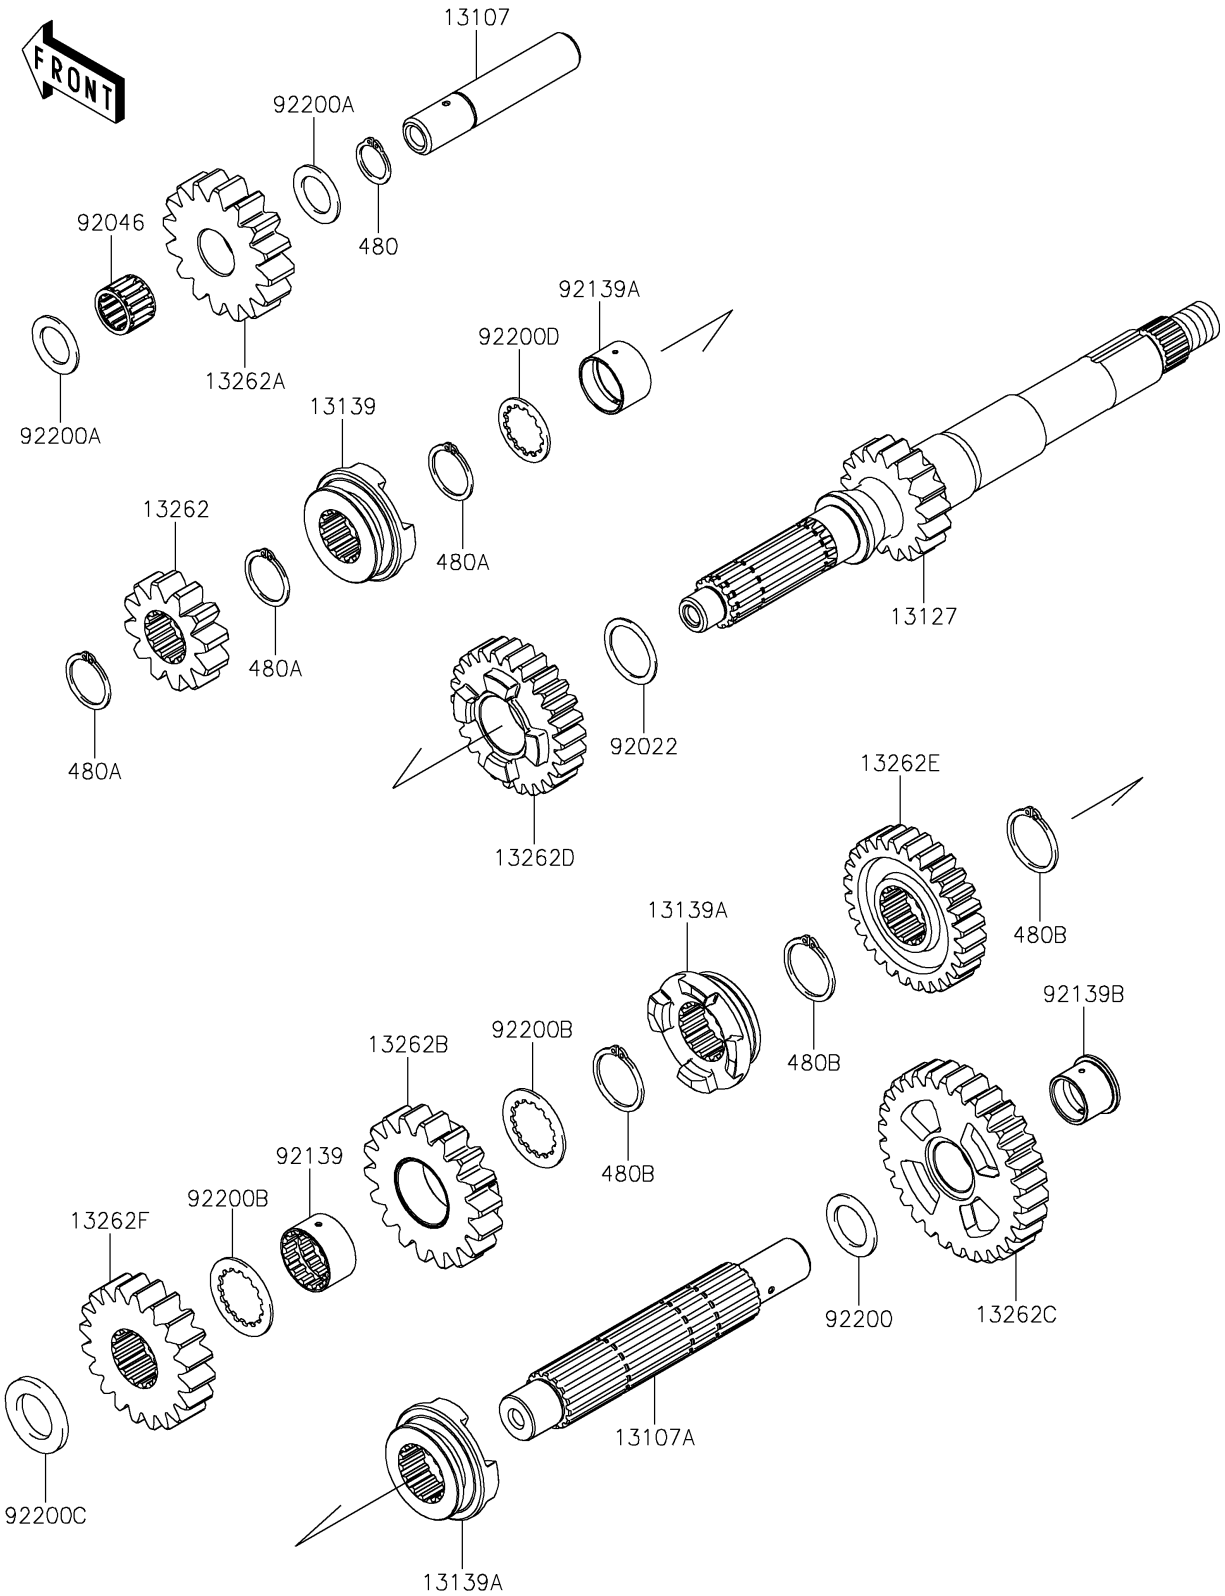

2025 Teryx4 PARTS DIAGRAM

Transmission

E1361

2025 Teryx4 PARTS LIST

Transmission

ITEM NAME	PART NUMBER	QUANTITY
SHAFT,REVERSE (Ref # 13107)	13107-0715	1
SHAFT,COUNTER (Ref # 13107A)	13107-0716	1
SHAFT-TRANSMISSION INPUT,17T (Ref # 13127)	13127-0654	1
SHIFTER,INPUT HI (Ref # 13139)	13139-0624	1
SHIFTER,OUTPUT (Ref # 13139A)	13139-0625	2
GEAR,INPUT REVERSE,12T (Ref # 13262)	13262-0861	1
GEAR,REVERSE IDLE,16T (Ref # 13262A)	13262-0862	1
GEAR,OUTPUT REVERSE,18T (Ref # 13262B)	13262-0865	1
GEAR,OUTPUT LOW,31T (Ref # 13262C)	13262-0867	1
GEAR,INPUT HI,26T (Ref # 13262D)	13262-1551	1
GEAR,OUTPUT HI,28T (Ref # 13262E)	13262-1552	1
GEAR,OUTPUT,19T (Ref # 13262F)	13262-1553	1
WASHER,25.3X32X1 (Ref # 92022)	92022-1800	1
BEARING-NEEDLE,182216E03 C3 (Ref # 92046)	92046-0605	1
BUSHING,25X28.3X16.7 (Ref # 92139)	92139-0107	1
BUSHING,25X28X17.8 (Ref # 92139A)	92139-0280	1
BUSHING,20X24X18.7 (Ref # 92139B)	92139-0707	1
WASHER,20.2X30X1.8 (Ref # 92200)	92200-0221	1
WASHER,18.2X28X1.5 (Ref # 92200A)	92200-0716	2
WASHER,28.5X38X1.5 (Ref # 92200B)	92200-0717	2
WASHER,22.2X36X3.6 (Ref # 92200C)	92200-0718	1
WASHER,25.2X31.0X1.5 (Ref # 92200D)	92200-1239	1
CIRCLIP-TYPE-C,18MM (Ref # 480)	480J1800	1
CIRCLIP-TYPE-C,24MM (Ref # 480A)	480J2400	3
CIRCLIP-TYPE-C,28MM (Ref # 480B)	480J2800	3