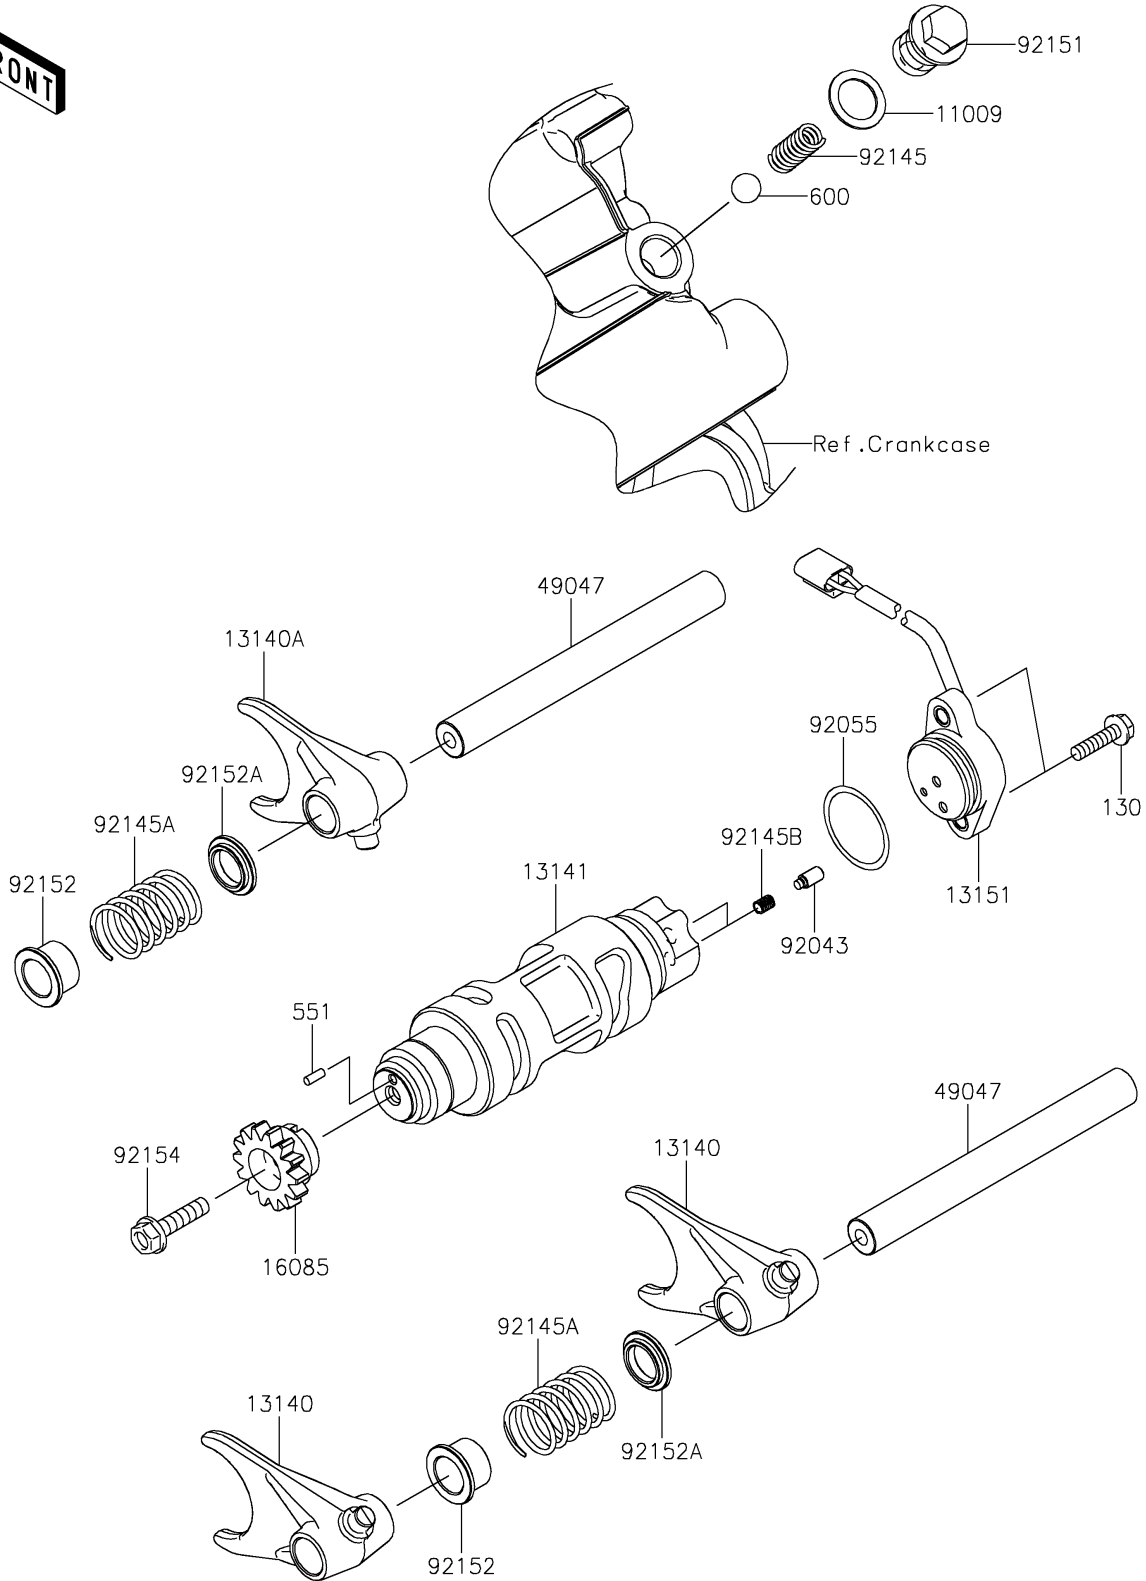

2022 TERYX4™ PARTS DIAGRAM

Gear Change Drum/Shift Fork(s)

E1362

2022 TERYX4™ PARTS LIST

Gear Change Drum/Shift Fork(s)

ITEM NAME	PART NUMBER	QUANTITY
GASKET,15.5X22X1 (Ref # 11009)	11009-1008	1
FORK-SHIFT,COUNTER (Ref # 13140)	13140-0622	2
FORK-SHIFT,INPUT (Ref # 13140A)	13140-0623	1
DRUM-CHANGE (Ref # 13141)	13141-0576	1
SWITCH-COMP,GEAR POSITION (Ref # 13151)	13151-0561	1
GEAR,14T (Ref # 16085)	16085-0589	1
ROD-SHIFT (Ref # 49047)	49047-0619	2
PIN (Ref # 92043)	92043-1654	2
RING-O,27.7X2.4 (Ref # 92055)	92055-091	1
SPRING (Ref # 92145)	92145-0828	1
SPRING (Ref # 92145A)	92145-0898	2
SPRING (Ref # 92145B)	92145-1414	2
BOLT (Ref # 92151)	92151-1451	1
COLLAR,14X18X12.5 (Ref # 92152)	92152-2156	2
COLLAR,14X18X4 (Ref # 92152A)	92152-2157	2
BOLT,FLANGED,6X25 (Ref # 92154)	92154-0707	1
BOLT-FLANGED,5X20 (Ref # 130)	130BA0520	2
PIN-DOWEL,3X8 (Ref # 551)	551A0308	1
BALL-STEEL,13/32 (Ref # 600)	600A1300	1