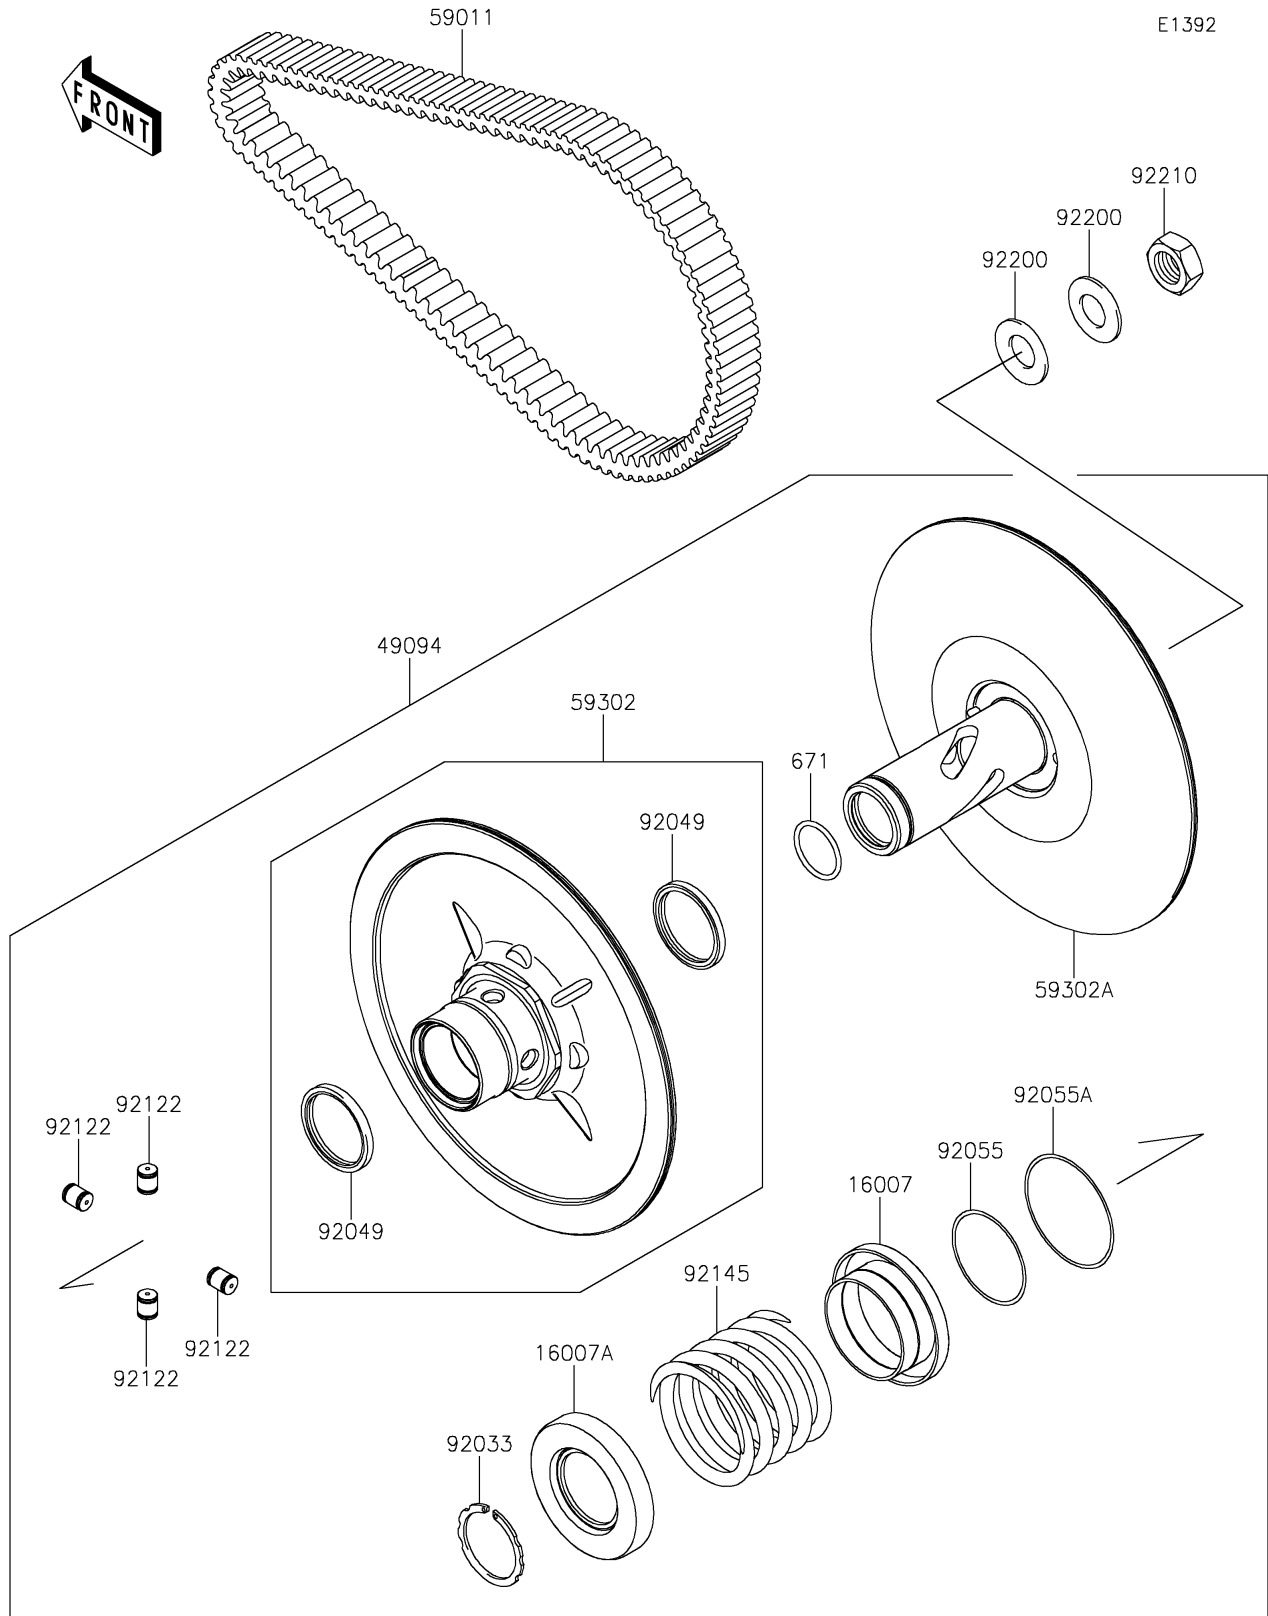

2023 TERYX4™ PARTS DIAGRAM

Driven Converter/Drive Belt

2023 TERYX4™ PARTS LIST

Driven Converter/Drive Belt

ITEM NAME	PART NUMBER	QUANTITY
SEAT-SPRING,MOVABLE (Ref # 16007)	16007-0049	1
SEAT-SPRING,FIXED (Ref # 16007A)	16007-0050	1
CONVERTER-ASSY-DRIVEN (Ref # 49094)	49094-0124	1
BELT,CVT (Ref # 59011)	59011-0043	1
SHEAVE-COMP,MOVABLE (Ref # 59302)	59302-0089	1
SHEAVE-COMP,FIXED (Ref # 59302A)	59302-0130	1
RING-SNAP (Ref # 92033)	92033-1317	1
SEAL-OIL (Ref # 92049)	92049-1528	2
RING-O,46.4X3.1 (Ref # 92055)	92055-0752	1
RING-O,59.5X2.4 (Ref # 92055A)	92055-0753	1
ROLLER (Ref # 92122)	92122-0043	4
SPRING (Ref # 92145)	92145-0959	1
WASHER (Ref # 92200)	92200-1505	2
NUT,18MM (Ref # 92210)	92210-0821	1
O RING (Ref # 671)	671D2530	1