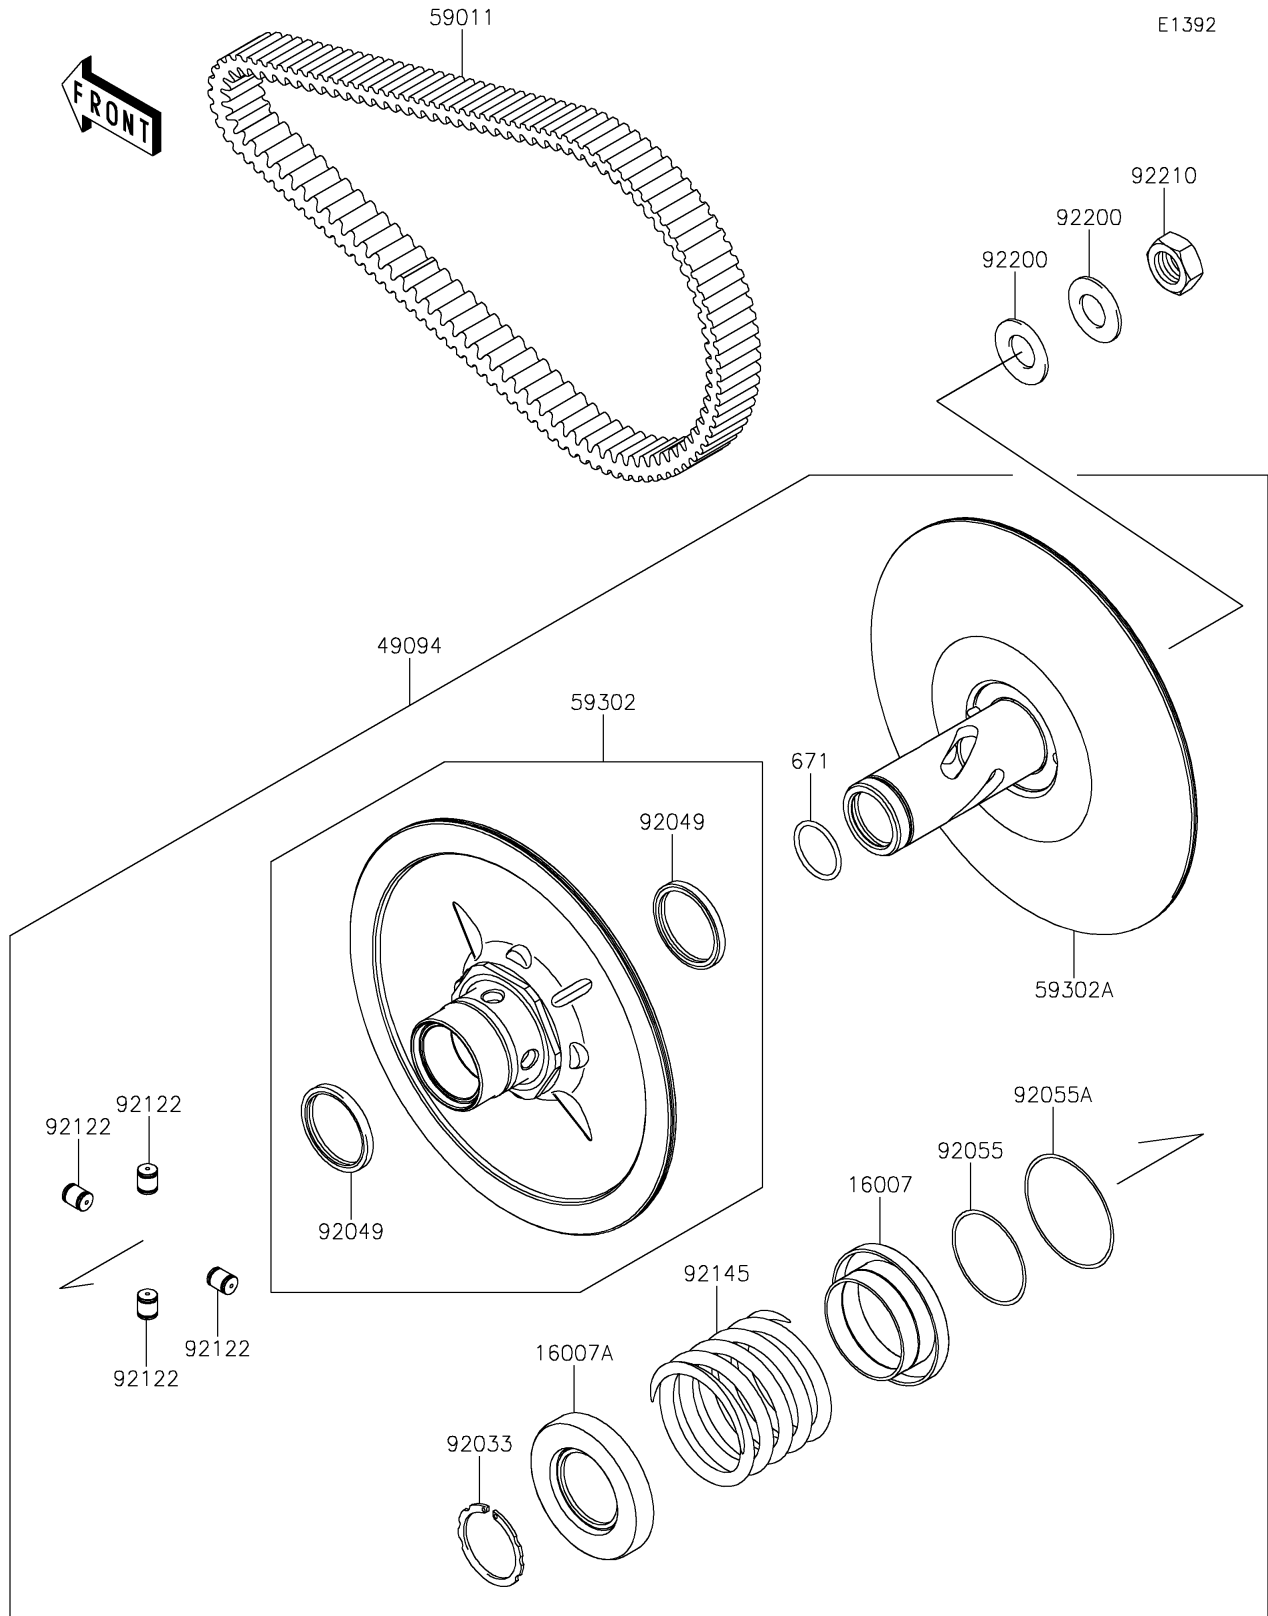

2025 Teryx4 PARTS DIAGRAM

Driven Converter/Drive Belt

2025 Teryx4 PARTS LIST

Driven Converter/Drive Belt

ITEM NAME	PART NUMBER	QUANTITY
SEAT-SPRING,MOVABLE (Ref # 16007)	16007-0049	1
SEAT-SPRING,FIXED (Ref # 16007A)	16007-0050	1
CONVERTER-ASSY-DRIVEN (Ref # 49094)	49094-0124	1
BELT,CVT (Ref # 59011)	59011-0043	1
SHEAVE-COMP,MOVABLE (Ref # 59302)	59302-0089	1
SHEAVE-COMP,FIXED (Ref # 59302A)	59302-0130	1
RING-SNAP (Ref # 92033)	92033-1317	1
SEAL-OIL (Ref # 92049)	92049-1528	2
RING-O,46.4X3.1 (Ref # 92055)	92055-0752	1
RING-O,59.5X2.4 (Ref # 92055A)	92055-0753	1
ROLLER (Ref # 92122)	92122-0043	4
SPRING (Ref # 92145)	92145-0959	1
WASHER (Ref # 92200)	92200-1505	2
NUT,18MM (Ref # 92210)	92210-0821	1
O RING (Ref # 671)	671D2530	1