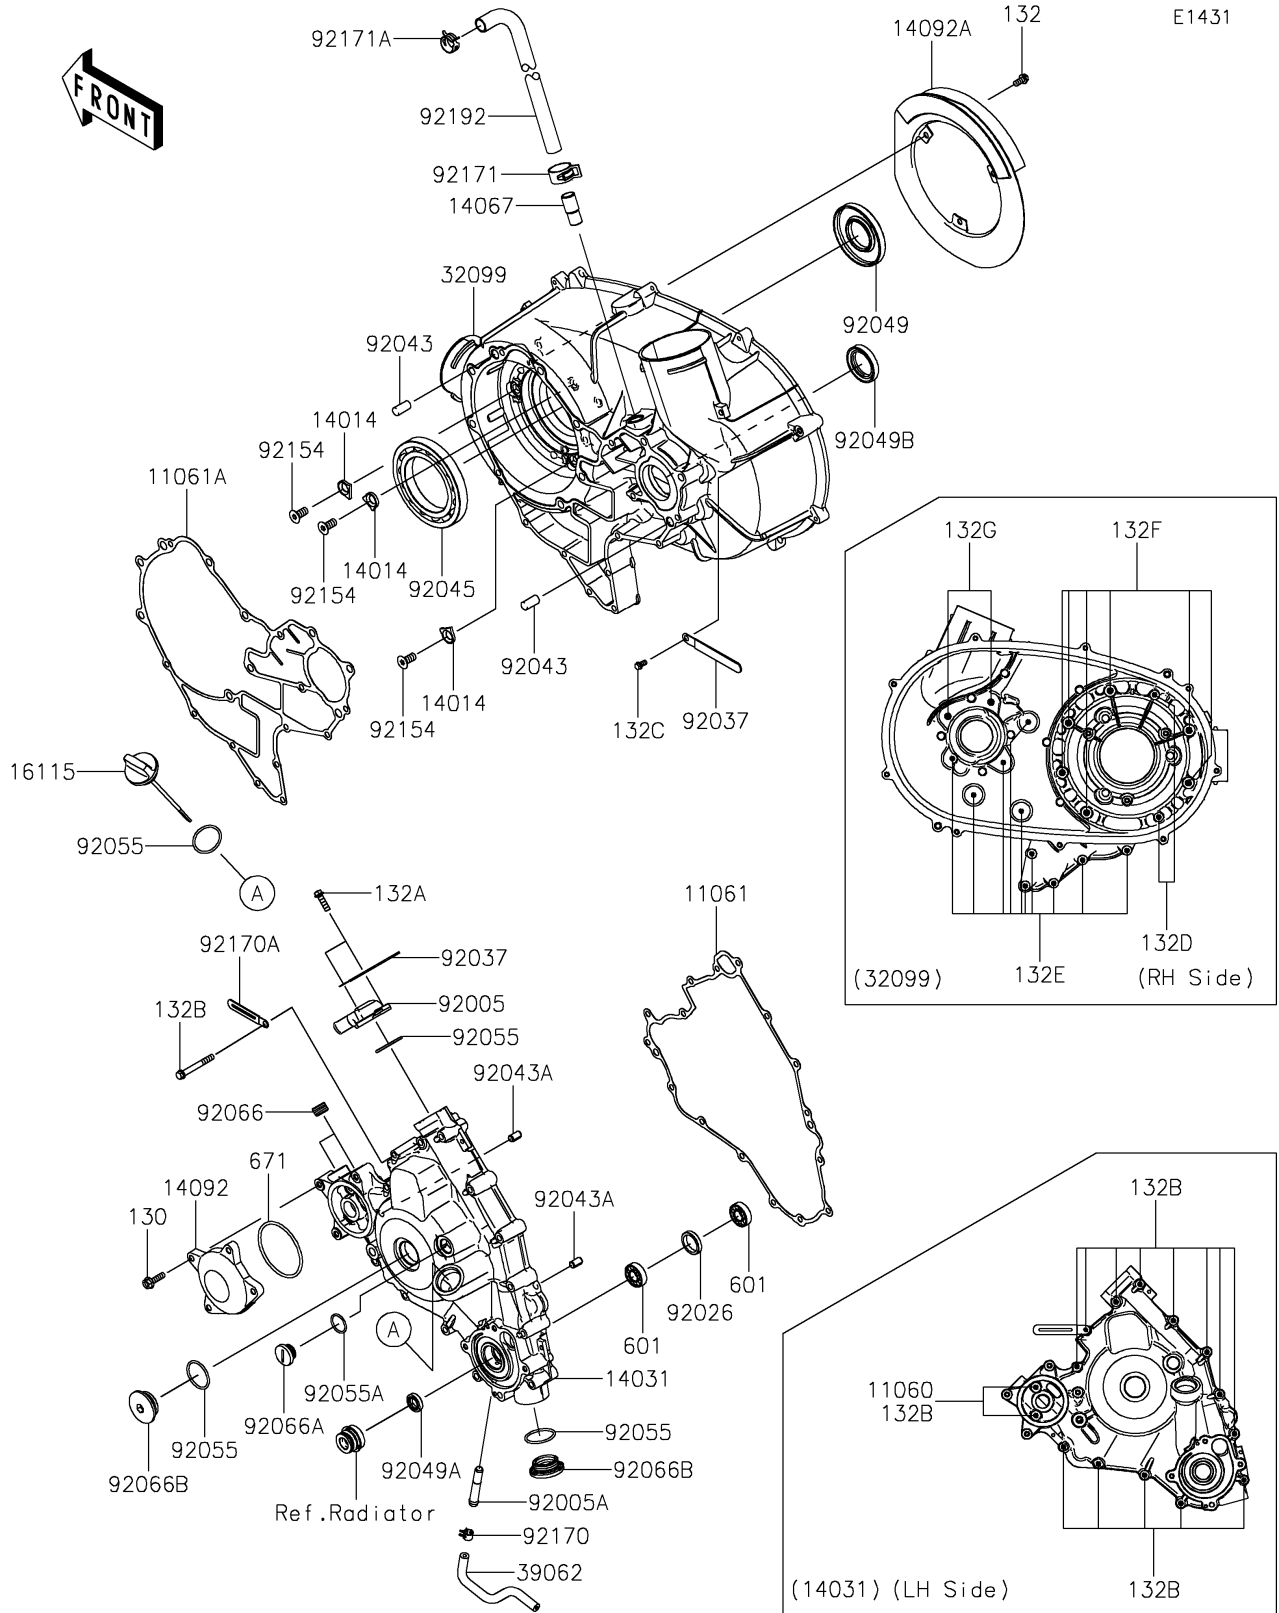

2023 TERYX4™ PARTS DIAGRAM

Engine Cover(s)

2023 TERYX4™ PARTS LIST

Engine Cover(s)

ITEM NAME	PART NUMBER	QUANTITY
GASKET,6.2X12X0.3 (Ref # 11060)	11060-1994	2
GASKET,GENERATOR COVER (Ref # 11061)	11061-0728	1
GASKET,CVT CASE (Ref # 11061A)	11061-0729	1
PLATE-POSITION (Ref # 14014)	14014-0556	3
COVER-GENERATOR (Ref # 14031)	14031-0589	1
FITTING,BREATHER (Ref # 14067)	14067-006	1
COVER,OIL COOLER (Ref # 14092)	14092-0877	1
COVER (Ref # 14092A)	14092-1051	1
CAP-OIL FILLER (Ref # 16115)	16115-0705	1
CASE,CVT (Ref # 32099)	32099-0832	1
HOSE-COOLING,DRAIN (Ref # 39062)	39062-0598	1
FITTING (Ref # 92005)	92005-0712	1
FITTING (Ref # 92005A)	92005-1264	1
SPACER,22X28X5 (Ref # 92026)	92026-0711	1
CLAMP (Ref # 92037)	92037-1993	2
PIN,10X20 (Ref # 92043)	92043-0142	2
PIN,6.2X8X14 (Ref # 92043A)	92043-1263	2
BEARING-BALL,16014CS45 (Ref # 92045)	92045-0709	1
SEAL-OIL,35X77X9 (Ref # 92049)	92049-0713	1
SEAL-OIL,12X22X5 (Ref # 92049A)	92049-0783	1
SEAL-OIL,HTC 30X45X8 (Ref # 92049B)	92049-1575	1
RING-O,31.2X2.4 (Ref # 92055)	92055-0724	4
RING-O,20X2 (Ref # 92055A)	92055-1146	1
PLUG,PT3/8X10 (Ref # 92066)	92066-0003	2
PLUG,COVER (Ref # 92066A)	92066-0011	1
PLUG (Ref # 92066B)	92066-0712	2
BOLT,FLAT,8X13.6 (Ref # 92154)	92154-0978	3
CLAMP (Ref # 92170)	92170-1493	1
CLAMP (Ref # 92170A)	92170-1514	1

2023 TERYX4™ PARTS LIST

Engine Cover(s)

ITEM NAME	PART NUMBER	QUANTITY
CLAMP (Ref # 92171)	92171-0329	1
CLAMP (Ref # 92171A)	92171-1277	1
TUBE,BREATHER (Ref # 92192)	92192-0945	1
BOLT-FLANGED,6X22 (Ref # 130)	130CA0622	4
BOLT-FLANGED-SMALL,6X12 (Ref # 132)	132BA0612	3
BOLT-FLANGED-SMALL,6X20 (Ref # 132A)	132BA0620	2
BOLT-FLANGED-SMALL,6X50 (Ref # 132B)	132BA0650	15
BOLT-FLANGED-SMALL,6X12 (Ref # 132C)	132BD0612	1
BOLT-FLANGED-SMALL,6X30 (Ref # 132D)	132BD0630	2
BOLT-FLANGED-SMALL,6X45 (Ref # 132E)	132BD0645	10
BOLT-FLANGED-SMALL,8X35 (Ref # 132F)	132BD0835	6
BOLT-FLANGED-SMALL,8X50 (Ref # 132G)	132BD0850	2
BEARING-BALL (Ref # 601)	601A6001	2
O RING,65MM (Ref # 671)	671B2565	1